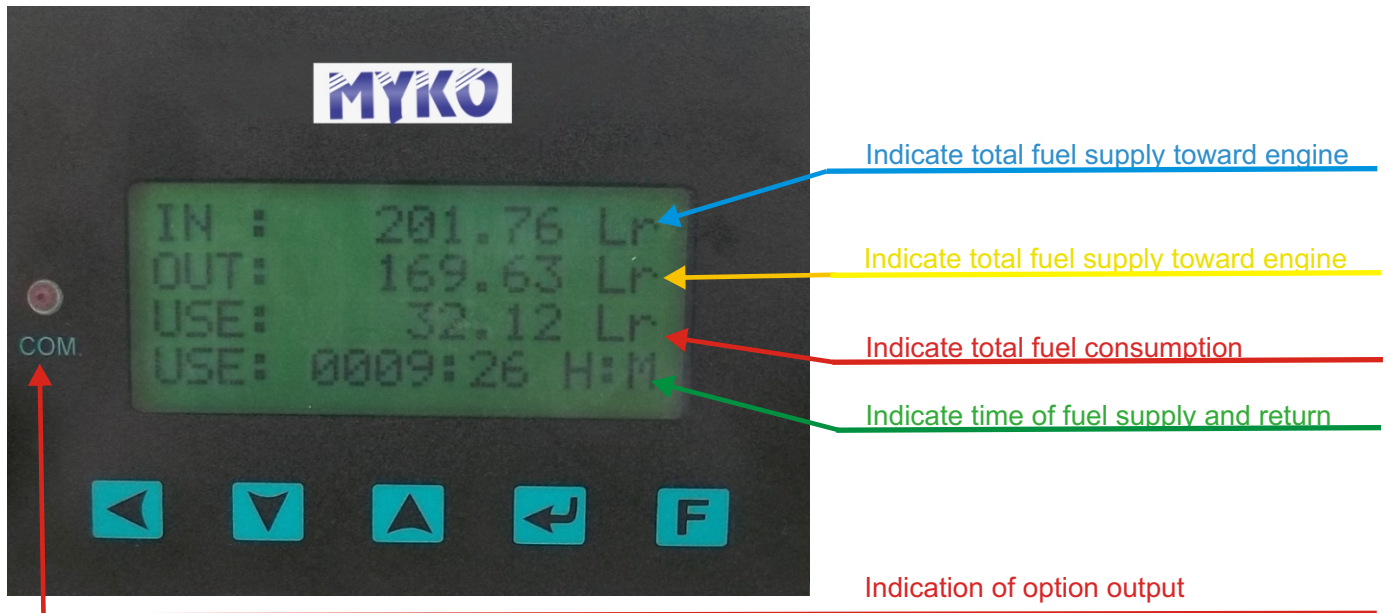

Fuel Calculator

Application

- Highly reliable and accurate fuel consumption measurement in trucks, Tankers, Infrastructure and Construction machinery, agriculture machinery, river boats and diesel engine.
- It define you an accurate consumption of fuel so difficult to theft fuel from vehicle

Features & technical data

In their facility to enter : fuel filling qty, and its add in total filling automatic when you press enter key,

- 1) Indicate total fuel consumption, Indicate total fuel supply toward engine, Indicate total fuel return from engine.
- 2) Indicate total time of fuel supply, Indicate total time of Fuel return, Indicate total time of Fuel consumption.
- 3) Indicate fuel consumption, supply fuel and return fuel flow rate : litter/hour.

4) Total filling, Total consume, and balance fuel in tank
above all 4 display change with shift key, 8 digit , 4 line lcd display
Suitable with all fuel flow sensor

On board power supply from Vehicle-8 - 30 VDC

Flow sensor exciting power 12vdc from panel

Output : RS-232/RS-485 MODBUS

Option:

- 1) Fuel consumption meter available with digital output pulse at specified fuel consumption for connect to GPRS or GPS system