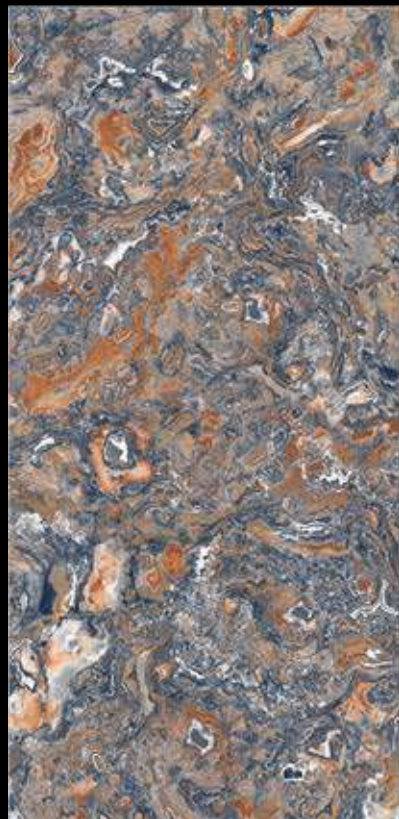

LAZIRT BEIGE

Surface : Glossy Finish

LAZIRT BROWN

Surface : Glossy Finish

LIMESTONE CREMA

Surface : Glossy Finish

MARKINA BROWN

Surface : Glossy Finish

MARKINA OLIVE

Surface : Glossy Finish

MERGE STONE

Surface : Glossy Finish

MOSEC

Surface : Glossy Finish

ONYX PEACH

Surface : Glossy Finish