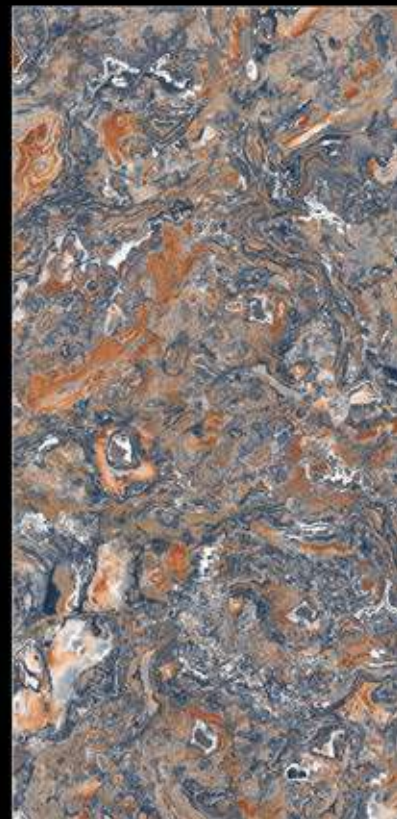

LAZIRT BEIGE

Surface : Glossy Finish

LAZIRT BROWN

Surface : Glossy Finish

LIMESTONE CREMA

Surface : Glossy Finish

MARKINA BROWN

Surface : Glossy Finish

MARKINA OLIVE

Surface : Glossy Finish

MERGE STONE

Surface : Glossy Finish

MOSEC

Surface : Glossy Finish

ONYX PEACH

Surface : Glossy Finish