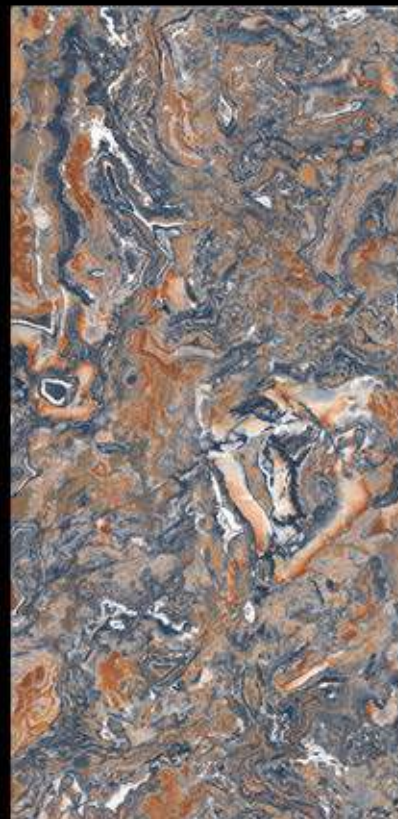

LAZIRT BEIGE

Surface : Glossy Finish

LAZIRT BROWN

Surface : Glossy Finish

LIMESTONE CREMA

Surface : Glossy Finish

MARKINA BROWN

Surface : Glossy Finish

MARKINA OLIVE

Surface : Glossy Finish

MERGE STONE

Surface : Glossy Finish

MOSEC

Surface : Glossy Finish

ONYX PEACH

Surface : Glossy Finish