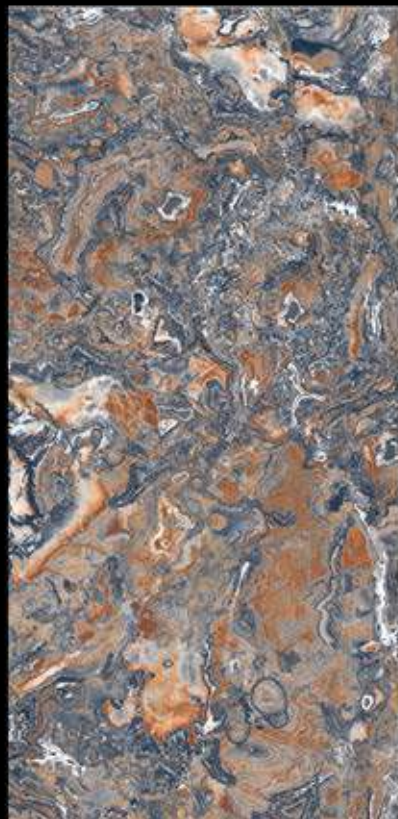

LAZIRT BEIGE

Surface : Glossy Finish

LAZIRT BROWN

Surface : Glossy Finish

LIMESTONE CREMA

Surface : Glossy Finish

MARKINA BROWN

Surface : Glossy Finish

MARKINA OLIVE

Surface : Glossy Finish

MERGE STONE

Surface : Glossy Finish

MOSEC

Surface : Glossy Finish

ONYX PEACH

Surface : Glossy Finish