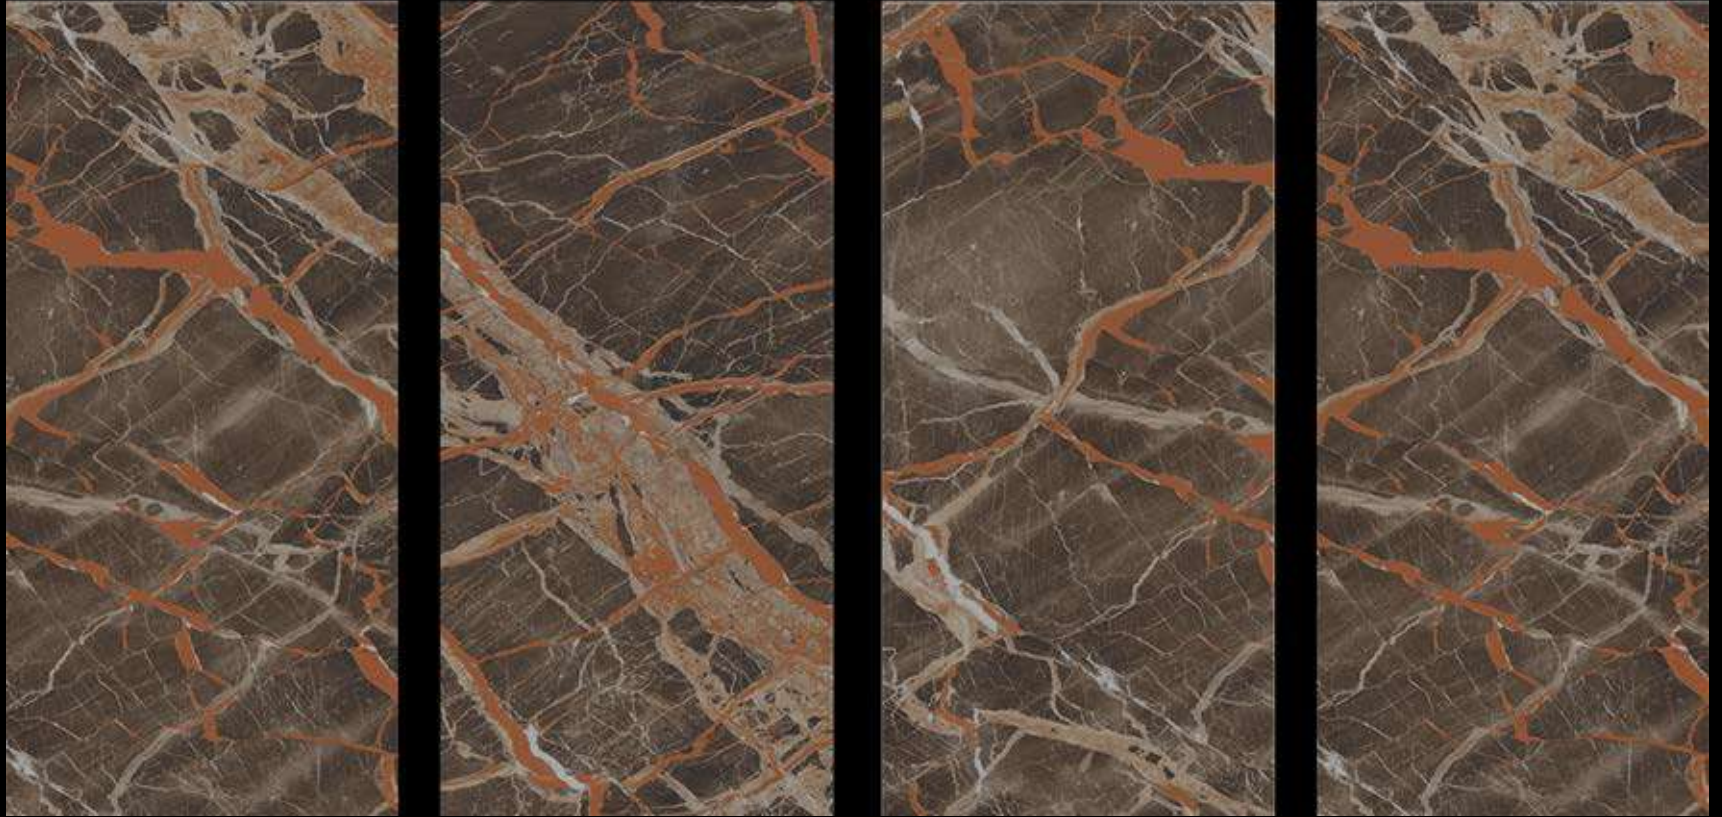

POLISHED
GLAZED
VITRIFIED
TILES

Surface : Glossy Finish

ANLAYA BROWN

Surface : Glossy Finish

APRICOT BROWN

Surface : Glossy Finish

AQUANE SATUARIO

Surface : Glossy Finish

BLIZZARD BLUE

Surface : Glossy Finish

BLIZZARD BROWN

Surface : Glossy Finish

BOTTOCHINOBEIGE

Surface : Glossy Finish

BRECCIA ARRORA

Surface : Glossy Finish

SILVANA BROWN

Surface : Glossy Finish

SILVER LIGHT BEIGE

Surface : Glossy Finish

SILVER LIGHT

Surface : Glossy Finish

SILVER STATUARIO

Surface : Glossy Finish