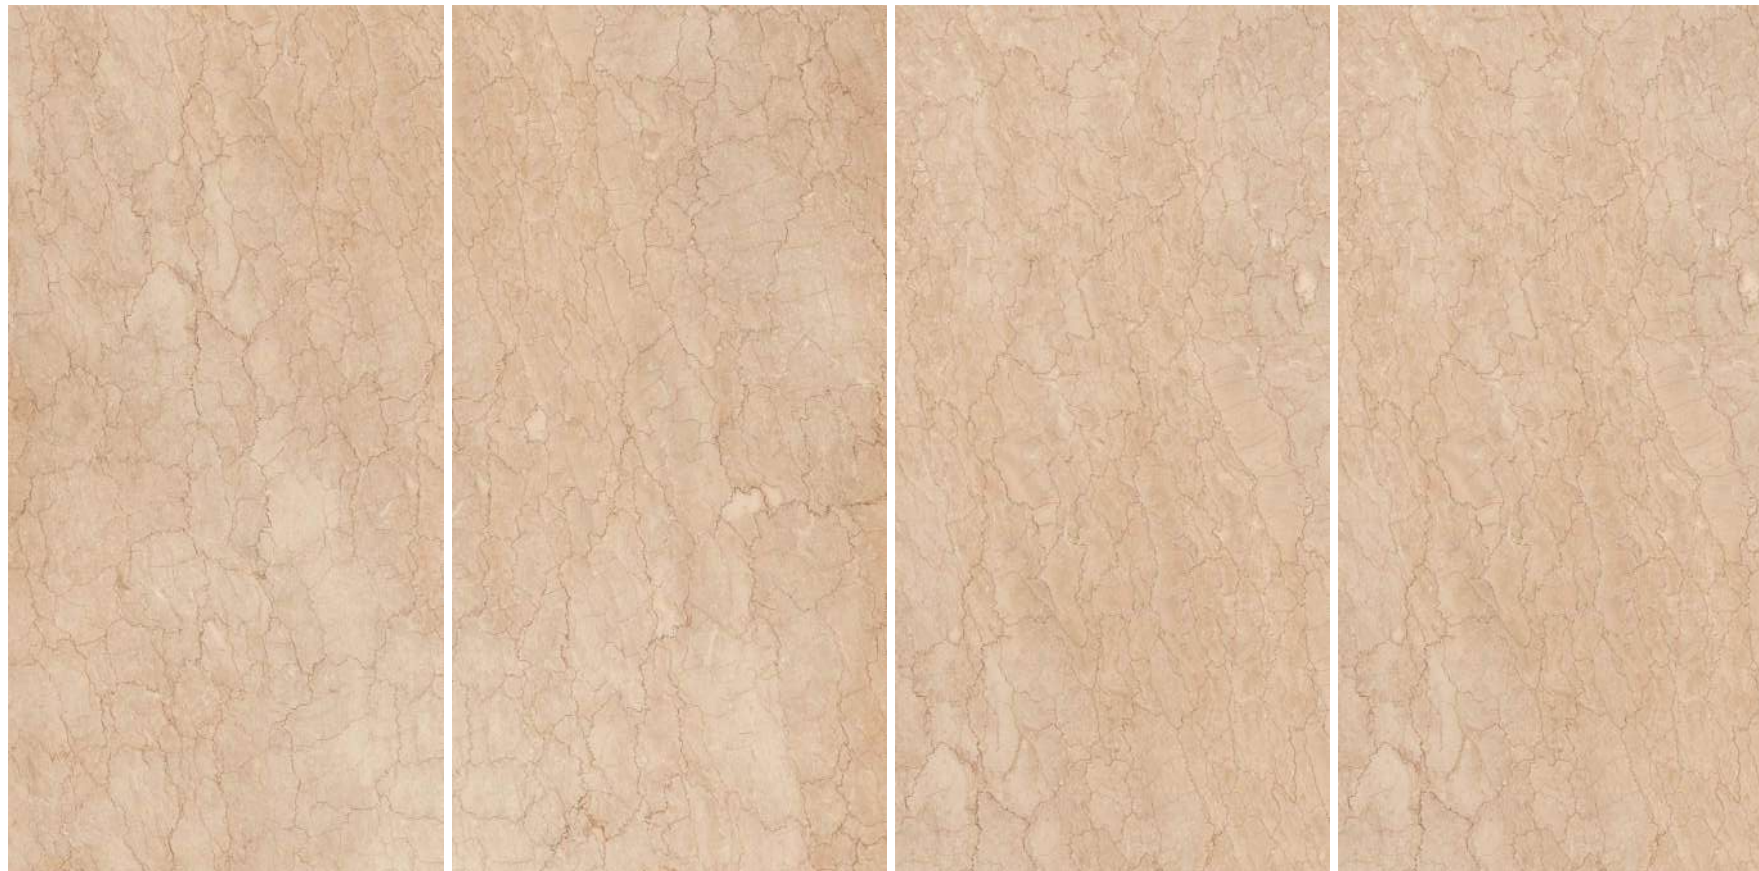

PGVT

800x1600mm

ROSSO VALENCIA

GLOSSY