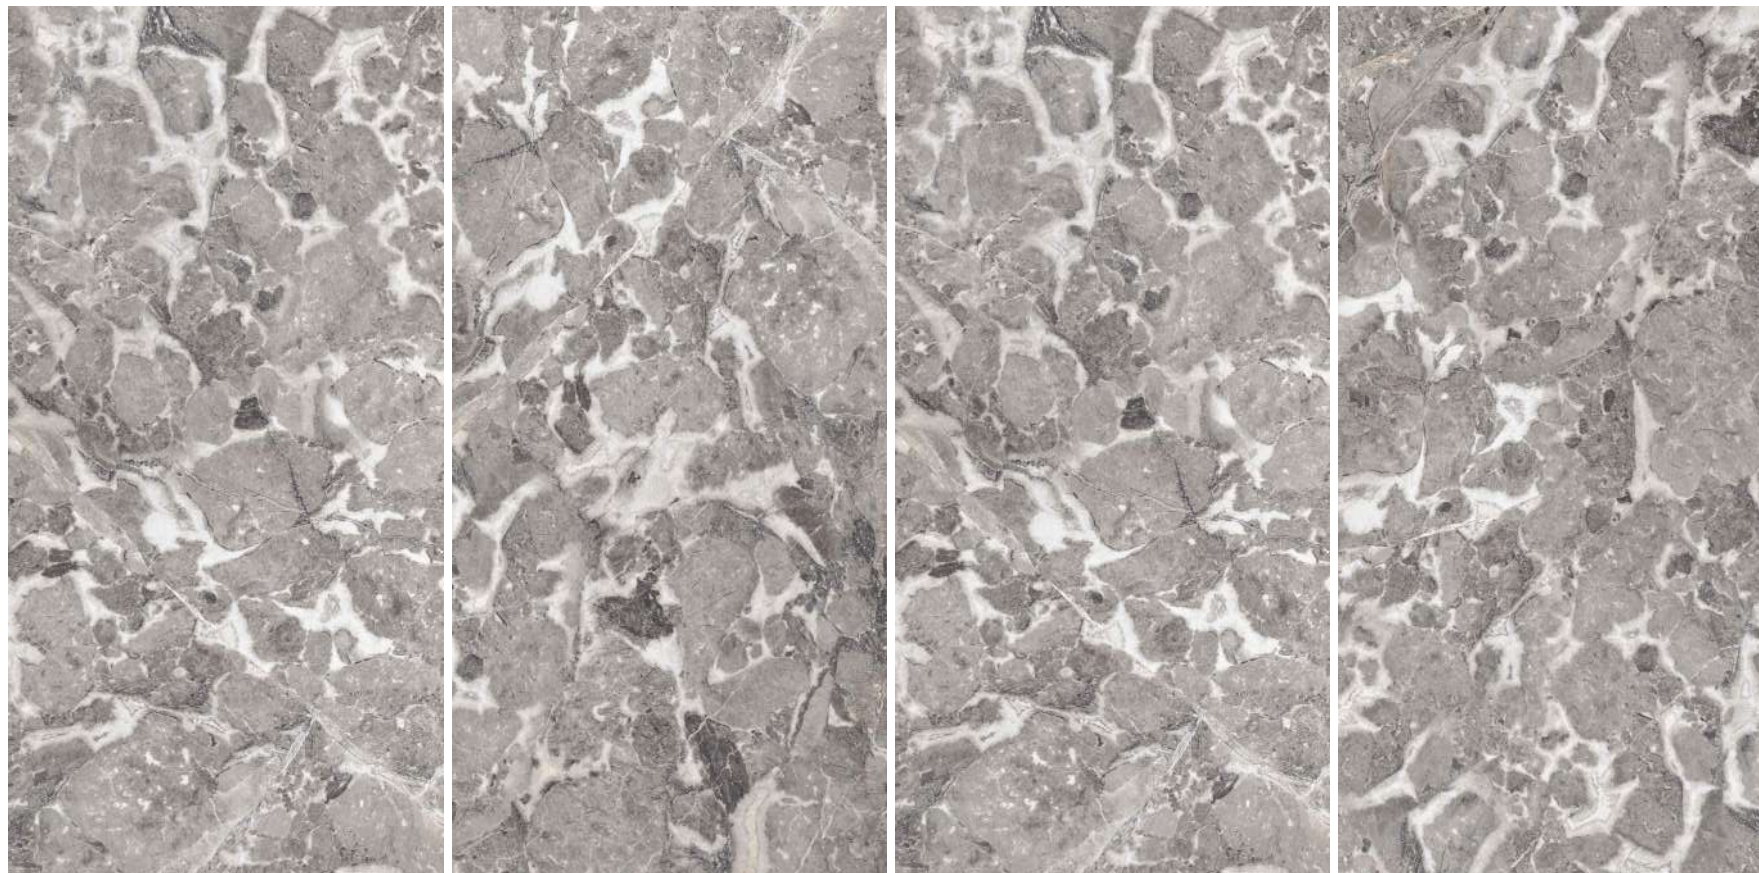

800x1600mm

**CLASSIC STATUARIO**

GLOSSY

**PGVT**

800x1600mm

**LILAC STATUARIO**

GLOSSY

**PGVT**

800x1600mm

**APOLLO GREY**

**GLOSSY**

The background is a piece of marbled paper with a complex, organic pattern of veins in shades of brown, tan, and beige. The veins vary in thickness and direction, creating a textured, stone-like appearance. At the bottom of the image, a solid red horizontal line spans across the width of the page.