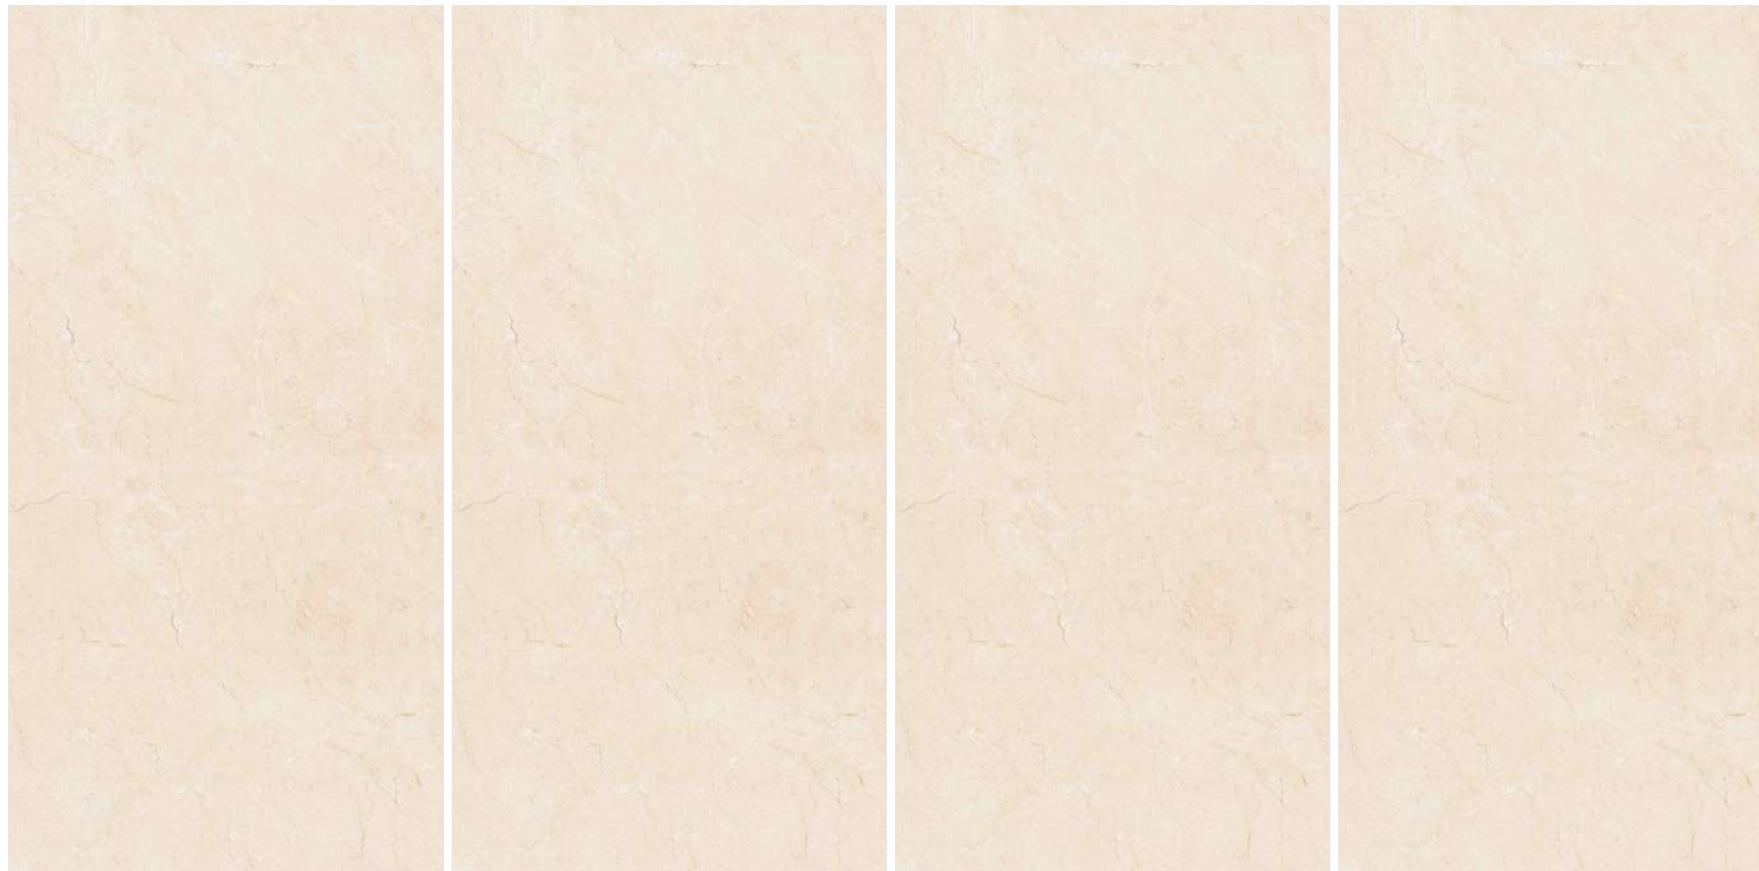

PGVT

800x1600mm

CREMA MARFIL

GLOSSY