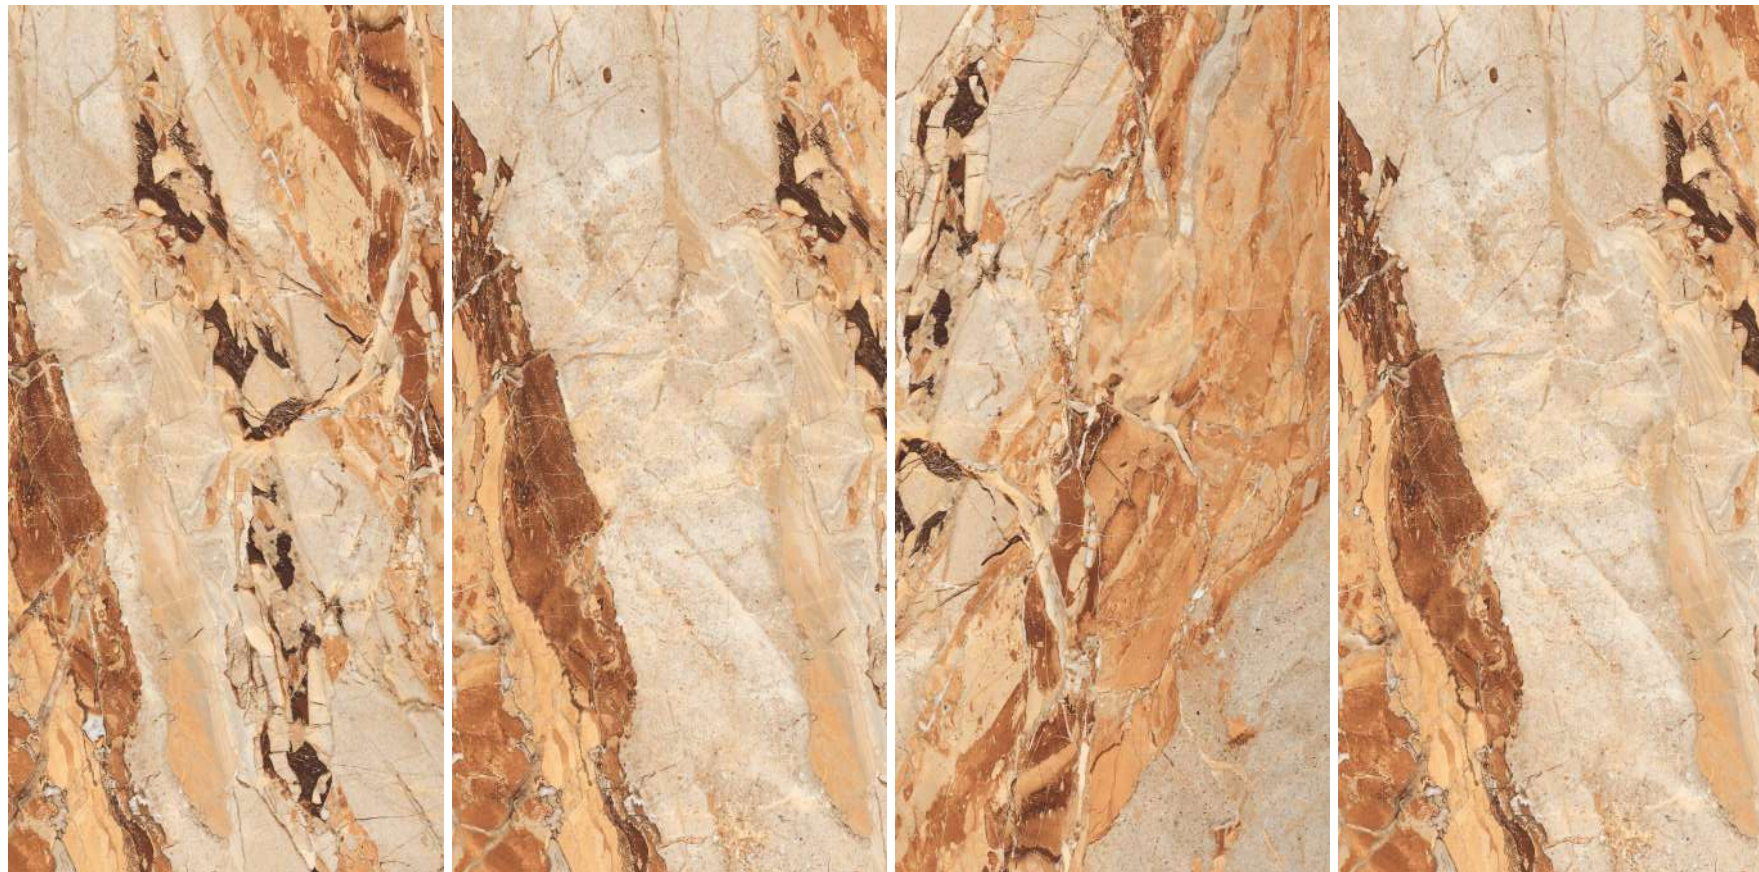

PGVT

800x1600mm

SAREN COLIN

GLOSSY