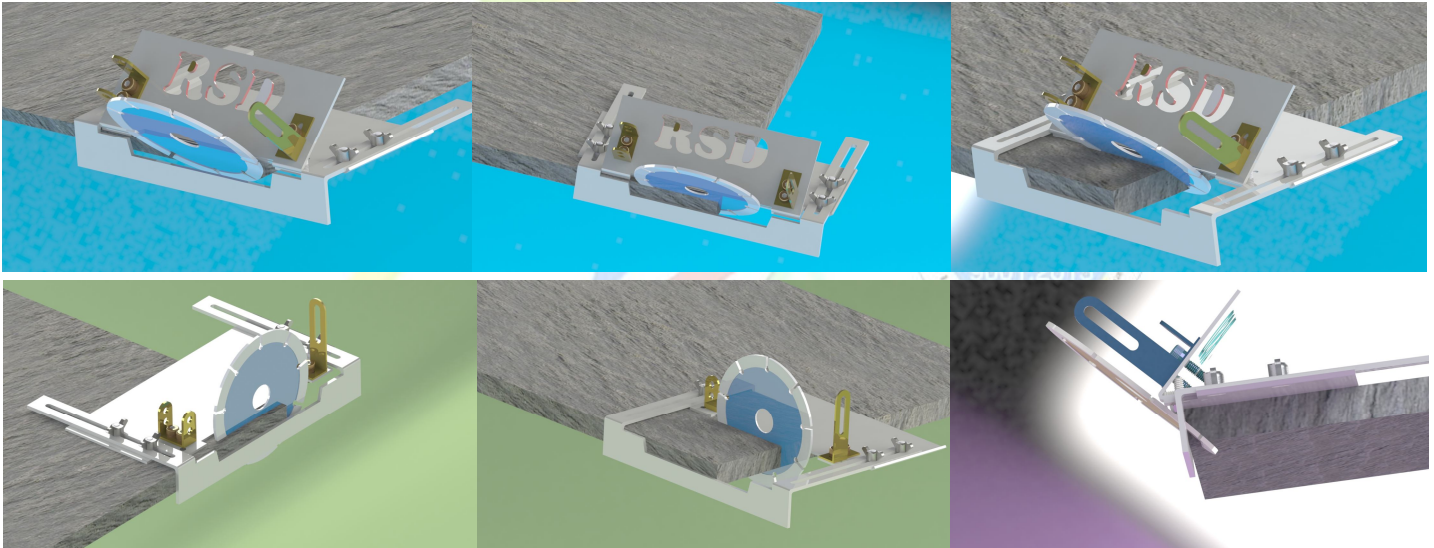

Cutting Thickness: 1.2" (30MM)(4" Blades)

Cutting Thickness: 1.5" (38MM)(5" Blades)

Cutting Lenth:13" to Unlimited Lenth

Degree : 45

90 and 45 Degree stone and wood cutting OPEN PLEATS

Only Open Pleats Market Price Rs.1500 Only OPEN PLEATS Tools Price Rs.900/- DISTRIBUTOR Price Rs.700/-

Product Description:

OPEN PLEATS 90 Degree and 45 Degree stone and wood cutting 2in1 Technology

Size : 9" x 6" x 2"

weight : 1.0kg

Box size : 10" x 7" x 4"

Use Machine: Only CM5 Model

Cutting Thickness: 1.2" (30MM)(4" Blades)

Product Description:

PENAL 90 Degree and 45 Degree stone and wood cutting Technology

Size : 54" x 22" x 6"

weight : 10.0kg

Box size : NO Box

Use Machine: **Only CM4 Model**

Cutting Thickness: 1.2" (30MM)(4" Blades)