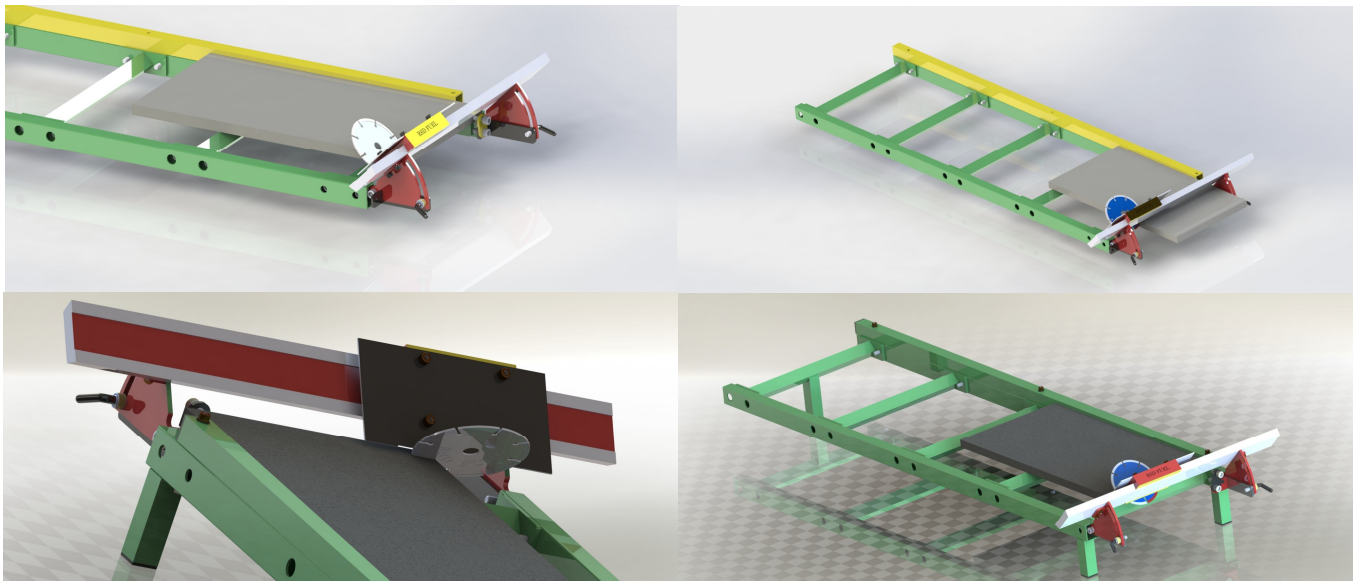

Product Description:

OPEN PLEATS 90 Degree and 45 Degree stone and wood cutting 2in1 Technology

Size : 9" x 6" x 2"

weight : 1.0kg

Box size : 10" x 7" x 4"

Use Machine: Only CM5 Model

Cutting Thickness: 1.2" (30MM)(4" Blades)

Product Description:

PENAL 90 Degree and 45 Degree stone and wood cutting Technology

Size : 54" x 22" x 6"

weight : 10.0kg

Box size : NO Box

Use Machine: **Only CM4 Model**

Cutting Thickness: 1.2" (30MM)(4" Blades)