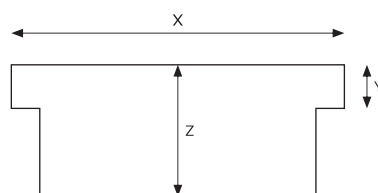

Model H and I						
Model	Weight Per Piece (Gms)			Thickness (MM)		
	001	003	004	Frame	Cover	Cup
H	115	235	115	1.00	0.8	0.8
I	115	235	115	1.0	0.8	0.8

Dimensions (MM)		
Model	H and I	
	001/004	003/003HL
X	127	150
Y	1	1
Z	13.5	58