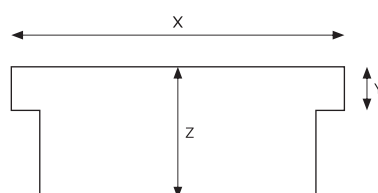

D-003 Cockroach

MRP:1125.0

D-003/HL Cockroach with Hole
MRP:1125.0

D-004 2 Pc with Hole

MRP:625.0

Specification

Model A/B/C/D							
Model	Weight Per Piece (Gms)				Thickness (MM)		
	001	002	003	004	Frame	Cover	Cup
A	380	420	500	380	1.2	1.5	0.8
B	325	365	445	325	1.2	1.5	0.8
C	320	360	440	320	1.2	1.5	0.8
D	330	370	450	330	1.2	1.5	0.8

Dimensions (MM)		
Model	A/B/C/D	
	001/002/004	003/003HL
X	150	150
Y	6	6
Z	20	62

model : **E**

E-003 Cockroach

MRP:1810.0

Specification

Model E003			
Dimensions MM			
X	150	Frame Thickness	1.2 MM
Y	20	Cover Thickness	2.0 MM
Z	78	Cup Thickness	0.8 MM
		Weight	700 Gms