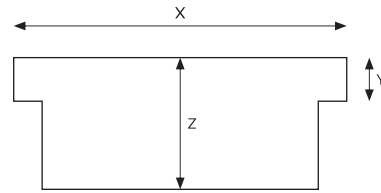

Dimensions (MM)		
Model	A/B/C/D	
	001/002/004	003/003HL
X	150	150
Y	6	6
Z	20	62

model : **E**

E-003 Cockroach

MRP:1810.0

Specification

Model E003			
Dimensions MM			
X	150	Frame Thickness	1.2 MM
Y	20	Cover Thickness	2.0 MM
Z	78	Cup Thickness	0.8 MM
		Weight	700 Gms