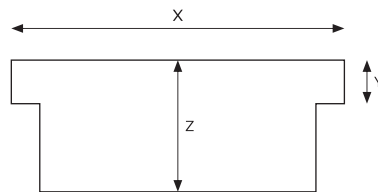

Floor Trap & Cockroach Trap

model : **G**

MRP:350.0

MRP:1025.0

MRP:1025.0

MRP:350.0

Specification

Model F and G						
Model	Weight Per Piece (Gms)			Thickness (MM)		
	001	003	004	Frame	Cover	Cup
F	190	310	190	1.00	0.8	0.8
G	190	310	190	1.0	0.8	0.8

Dimensions (MM)		
Model	F and G	
	001/004	003/003HL
X	150	150
Y	1	1
Z	13.5	58

Model H and I						
Model	Weight Per Piece (Gms)			Thickness (MM)		
	001	003	004	Frame	Cover	Cup
H	115	235	115	1.00	0.8	0.8
I	115	235	115	1.0	0.8	0.8

Dimensions (MM)		
Model	H and I	
	001/004	003/003HL
X	127	150
Y	1	1
Z	13.5	58