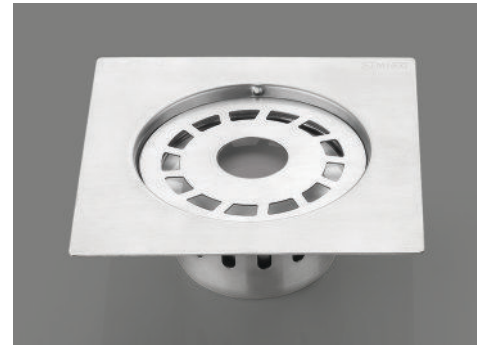

G-003/HL Cockroach with Hole

MRP:1025.0

G-004 2 Pc with Hole

MRP:350.0

Specification

Model F and G						
Model	Weight Per Piece (Gms)			Thickness (MM)		
	001	003	004	Frame	Cover	Cup
F	190	310	190	1.00	0.8	0.8
G	190	310	190	1.0	0.8	0.8