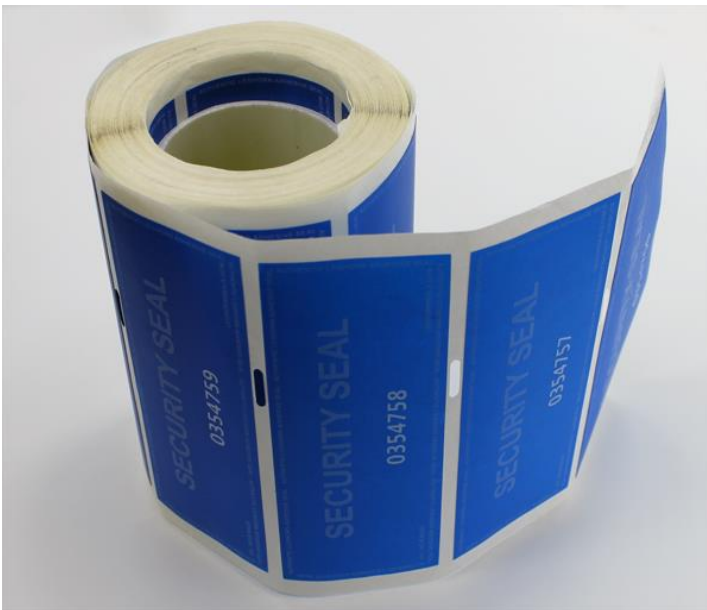

These labels contribute to the identification of different objects such as laptops and printers.

Labels can be supplied in rolls with progressive numbering, in different shapes, sizes and colours.

Moreover, VOID security labels of LeghornGroup allow to keep track of the different assets of a company.

Void labels also ensure the authenticity of a product. If the label is intact, any attempt of tampering has occurred.

PROTECTION – CONTROL - IDENTIFICATION – TRACKING

41, Cauvey Layout, Mariyannapalya, Hebbal Agriculture college post - I-560024 Bangalore - INDIA

Ph +91 9538022871 Skype live:df683f46223f563f

E-mail: info@leghorngroup.in

Website: <http://www.leghorngroup.in>