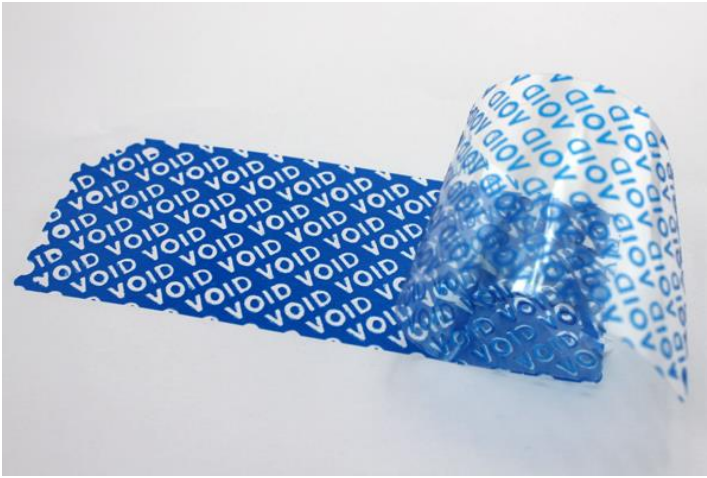

These labels contribute to the identification of different objects such as laptops and printers.

Labels can be supplied in rolls with progressive numbering, in different shapes, sizes and colours.

Moreover, VOID security labels of LeghornGroup allow to keep track of the different assets of a company.

Void labels also ensure the authenticity of a product. If the label is intact, any attempt of tampering has occurred.