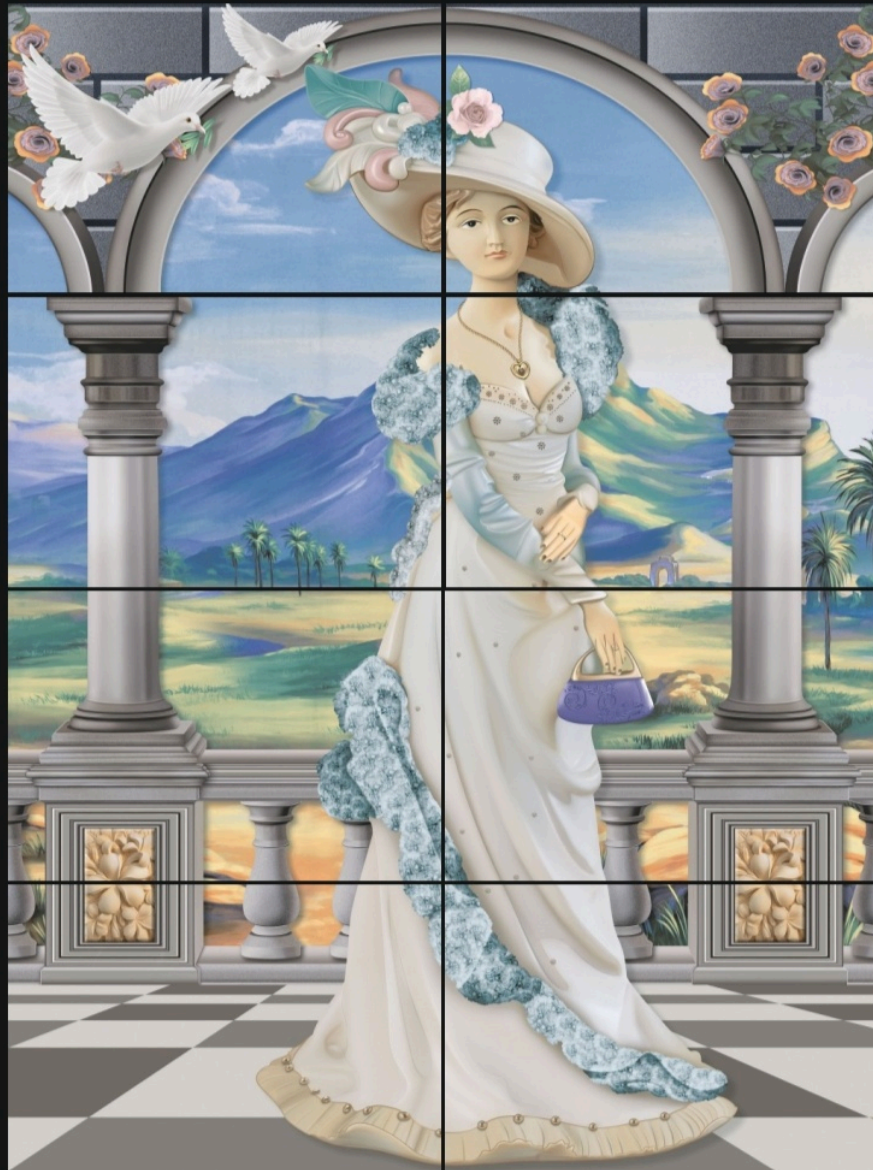

POSTER
COLLECTION
—
DIGITAL
WALL TILES

300x450MM

6010 LT

6010 HL (4 PIS)

6010 DK

POSTER
COLLECTION
DIGITAL
WALL TILES

300x450MM

6011 LT