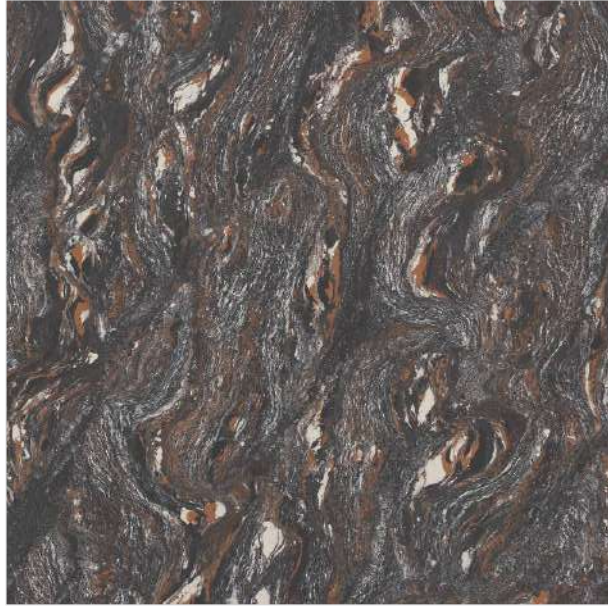

the essence of real stone
looks alike you are on the
mountainous region.

**600x
600mm** | **DOUBLE CHARGE
VITRIFIED TILES**

Stone White

**600x
600mm** | **DOUBLE CHARGE
VITRIFIED TILES**

Stone Crema

**600x
600mm** | **DOUBLE CHARGE
VITRIFIED TILES**

**DOUBLE CHARGE
VITRIFIED TILES**

Stone Butterscotch

AMAZON

THE HEART OF EARTH

600x
600mm

**DOUBLE CHARGE
VITRIFIED TILES**

as amazon is heart of earth
the same way this series
will be the heart of your
interiors.