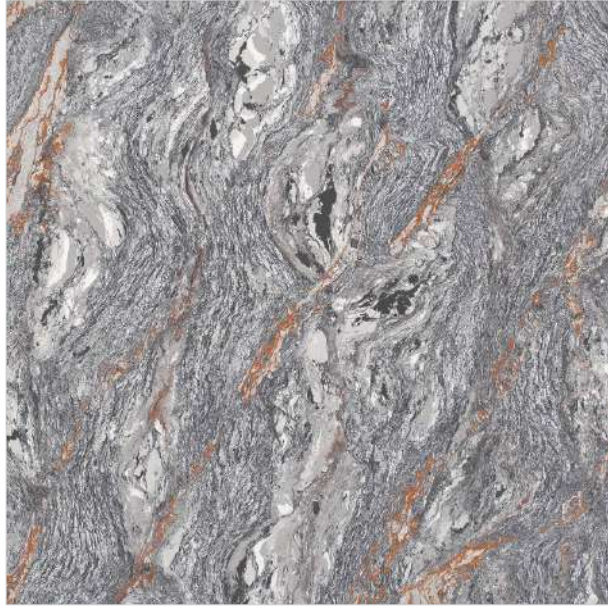

Stone Black

**600x
600mm**

**DOUBLE CHARGE
VITRIFIED TILES**

Stone Ash

**600x
600mm**

**DOUBLE CHARGE
VITRIFIED TILES**

Stone Carbon

**600x
600mm**

**DOUBLE CHARGE
VITRIFIED TILES**

Stone Butterscotch

AMAZON

THE HEART OF EARTH

600x
600mm

**DOUBLE CHARGE
VITRIFIED TILES**

as amazon is heart of earth
the same way this series
will be the heart of your
interiors.