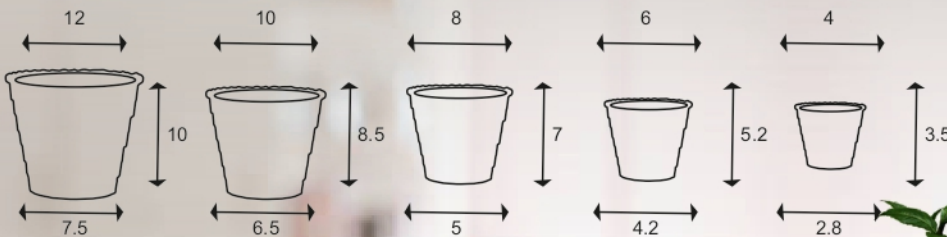

MODEL **BRICK PLANTER**

TECHNICAL DESCRIPTION IN INCHES

SIZE	TOP DIA	BOTTOM DIA	HEIGHT
4	4	2.8	3.5
6	6	4.2	5.2
8	8	5	7
10	10	6.5	8.5
12	12	7.5	10

AVAILABLE COLORS

DIMENSIONS

APPLICATION & ADVANTAGES

Keeping in mind, Gamlas are innovated with vibrant designs & colours to matches any decor to showoff your plants anywhere on porch, deck, garden or in your home, office, business area, etc.

Gamlas allows you to grow whatever you want - flowers, fruits, herbs, medicinal plants, etc. to make your area more greener, healthier and livelier.

CUSTOMIZATION

Any model can be develop as per customer's specifications in the term of size, shape and colour for quantum orders.