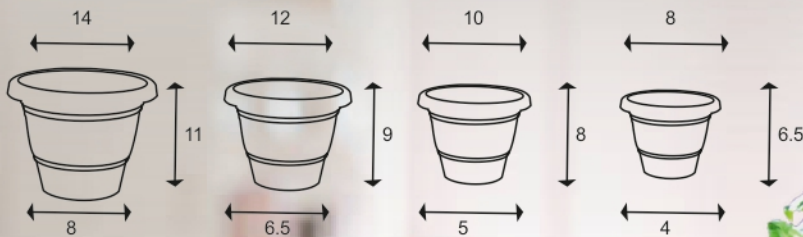

MODEL **DELUXE PLANTER (SIGMA)**

TECHNICAL DESCRIPTION IN INCHES

SIZE	TOP DIA	BOTTOM DIA	HEIGHT
8	8	4	6.5
10	10	5	8
12	12	6.5	9
14	14	8	11

AVAILABLE COLORS

DIMENSIONS

APPLICATION & ADVANTAGES

Keeping in mind, Gamlas are innovated with vibrant designs & colours to matches any decor to showoff your plants anywhere on porch, deck, garden or in your home, office, business area, etc.

Gamlas allows you to grow whatever you want - flowers, fruits, herbs, medicinal plants, etc. to make your area more greener, healthier and livelier.

CUSTOMIZATION

Any model can be develop as per customer's specifications in the term of size, shape and colour for quantum orders.