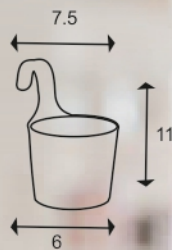

MODEL **SINGLE HOOK PLANTER**

TECHNICAL DESCRIPTION IN INCHES

SIZE	TOP DIA	BOTTOM DIA	HEIGHT
7.5	7.5	6	11

AVAILABLE COLORS

DIMENSIONS

APPLICATION & ADVANTAGES

Keeping in mind, Gamlas are innovated with vibrant designs & colours to match any decor to show off your plants anywhere on porch, deck, garden or in your home, office, business area, etc.