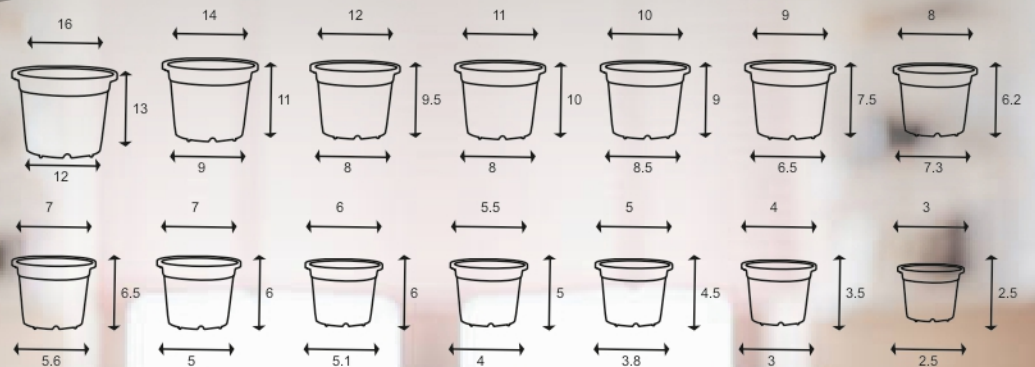

MODEL **NURSERY PLANTER**

TECHNICAL DESCRIPTION IN INCHES

SIZE	TOP DIA	BOTTOM DIA	HEIGHT
3	3	2.5	2.5
4	4	3	3.5
5	5	3.8	4.5
5.5	5.5	4	5
6	6	5.1	6
7 NEW	7	5	6
7 OLD	7	5.6	6.5
8	8	7.3	6.2
9	9	6.5	7.5
10	10	8.5	9
11	11	8	10
12	12	8	9.5
14	14	9	11
16	16	12	13

DIMENSIONS

AVAILABLE COLORS

APPLICATION & ADVANTAGES

Keeping in mind, Gamlas are innovated with vibrant designs & colours to matches any decor to showoff your plants anywhere on porch, deck, garden or in your home, office, business area, etc.