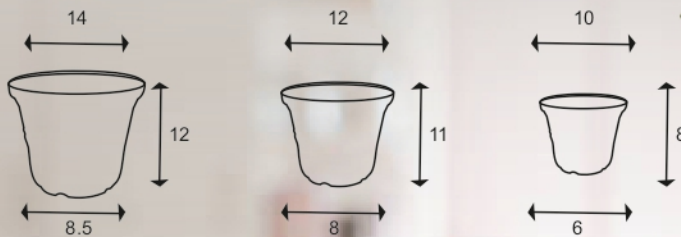

MODEL **SUNFLOWER PLANTER**

TECHNICAL DESCRIPTION IN INCHES

SIZE	TOP DIA	BOTTOM DIA	HEIGHT
10	10	6	8
12	12	8	11
14	14	8.5	12

AVAILABLE COLORS

DIMENSIONS

APPLICATION & ADVANTAGES

Keeping in mind, Gamlas are innovated with vibrant designs & colours to matches any decor to showoff your plants anywhere on porch, deck, garden or in your home, office, business area, etc.