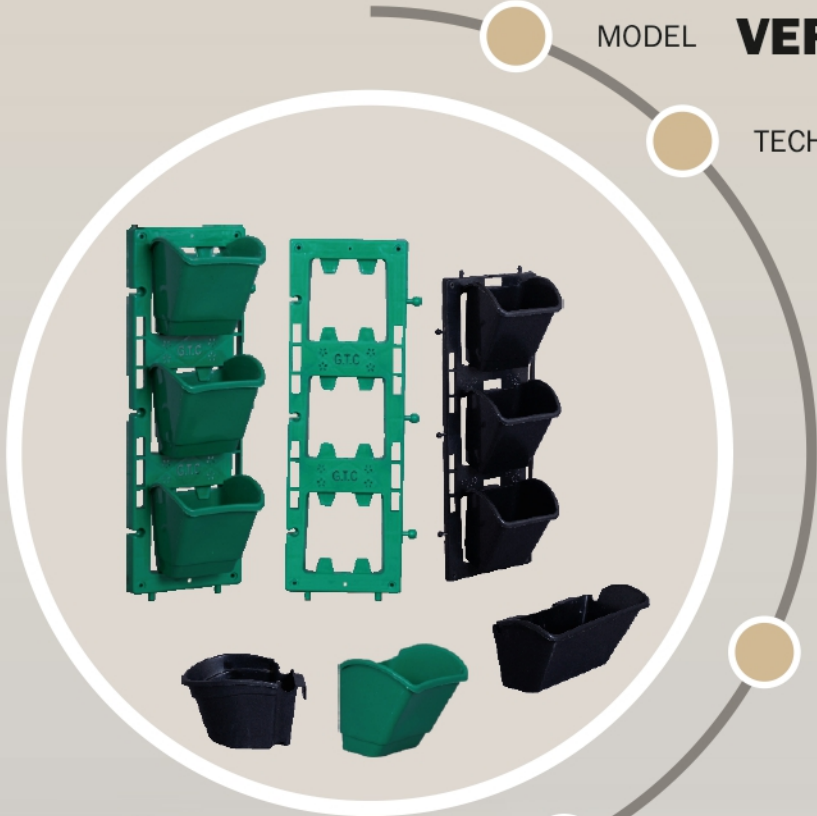

MODEL **VERTICAL PLANTER**

TECHNICAL DESCRIPTION IN INCHES

SIZE	HEIGHT	WIDTH
6X18	18	6
6X24	24	6

AVAILABLE COLORS

DIMENSIONS

APPLICATION & ADVANTAGES

Keeping in mind, Gamlas are innovated with vibrant designs & colours to matches any decor to showoff your plants anywhere on porch, deck, garden or in your home, office, business area, etc.

Gamlas allows you to grow whatever you want - flowers, fruits, herbs, medicinal plants, etc. to make your area more greener, healthier and livelier.

CUSTOMIZATION

Any model can be develop as per customer's specifications in the term of size, shape and colour for quantum orders.