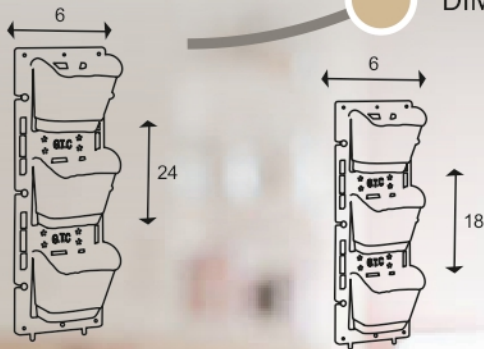

MODEL **VERTICAL PLANTER**

TECHNICAL DESCRIPTION IN INCHES

SIZE	HEIGHT	WIDTH
6X18	18	6
6X24	24	6

AVAILABLE COLORS

DIMENSIONS

APPLICATION & ADVANTAGES

Keeping in mind, Gamlas are innovated with vibrant designs & colours to matches any decor to showoff your plants anywhere on porch, deck, garden or in your home, office, business area, etc.