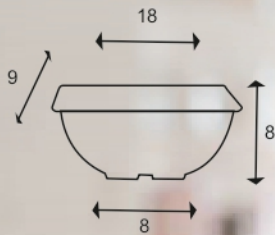

# WINDOW WHEEL PLANTER

TECHNICAL DESCRIPTION IN INCHES

SIZE	TOP DIA	BOTTOM DIA	HEIGHT
18	18X9	8X6.5	8

AVAILABLE COLORS

DIMENSIONS