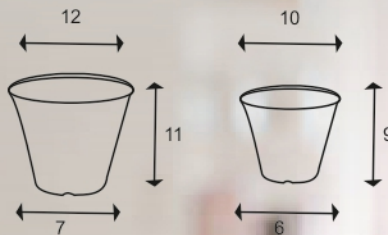

MODEL **DIAMOND POT**

TECHNICAL DESCRIPTION IN INCHES

SIZE	TOP DIA	BOTTOM DIA	HEIGHT
10	10	6	9
12	12	7	11

AVAILABLE COLORS

DIMENSIONS

APPLICATION & ADVANTAGES

Keeping in mind, Gamlas are innovated with vibrant designs & colours to matches any decor to showoff your plants anywhere on porch, deck, garden or in your home, office, business area, etc.