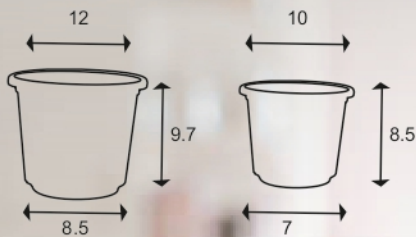

MODEL **OLIVE POT**

TECHNICAL DESCRIPTION IN INCHES

SIZE	TOP DIA	BOTTOM DIA	HEIGHT
10	10	7	8.5
12	12	8.5	9.7

AVAILABLE COLORS

DIMENSIONS

APPLICATION & ADVANTAGES

Keeping in mind, Gamlas are innovated with vibrant designs & colours to matches any decor to showoff your plants anywhere on porch, deck, garden or in your home, office, business area, etc.