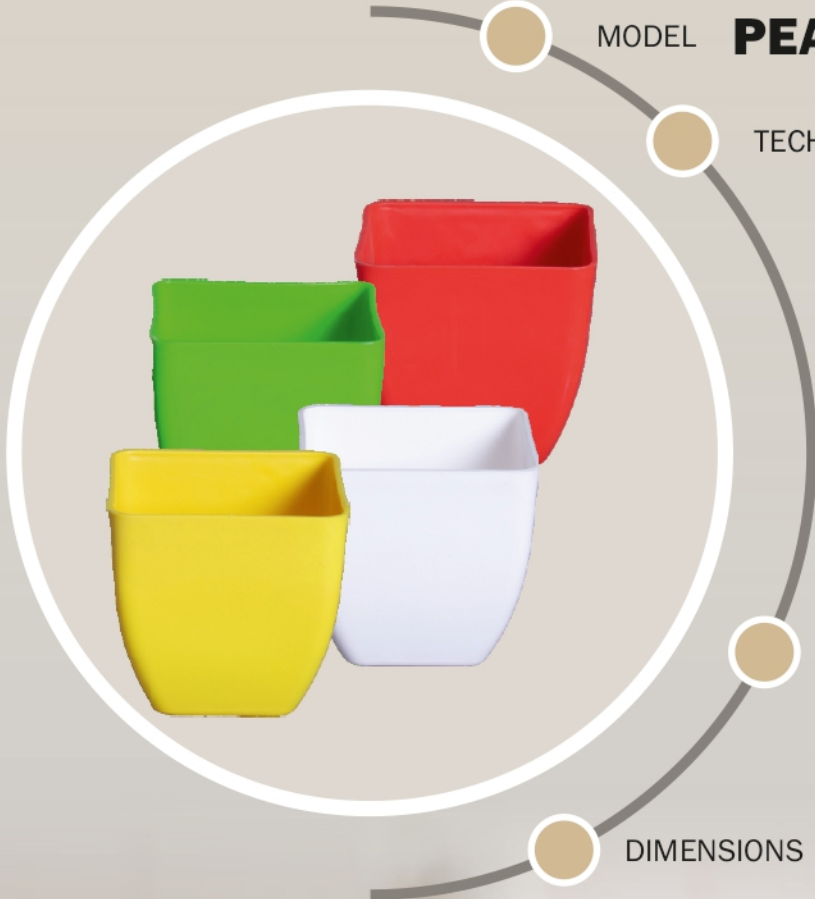

MODEL **PEARL POT**

TECHNICAL DESCRIPTION IN INCHES

SIZE	TOP DIA	BOTTOM DIA	HEIGHT
5	5	3	5

AVAILABLE COLORS

DIMENSIONS

APPLICATION & ADVANTAGES

Keeping in mind, Gamlas are innovated with vibrant designs & colours to matches any decor to showoff your plants anywhere on porch, deck, garden or in your home, office, business area, etc.

Gamlas allows you to grow whatever you want - flowers, fruits, herbs, medicinal plants, etc. to make your area more greener, healthier and livelier.

CUSTOMIZATION

Any model can be develop as per customer's specifications in the term of size, shape and colour for quantum orders.