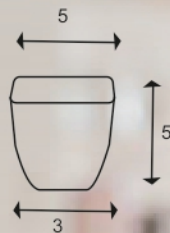

MODEL **PEARL POT**

TECHNICAL DESCRIPTION IN INCHES

SIZE	TOP DIA	BOTTOM DIA	HEIGHT
5	5	3	5

AVAILABLE COLORS

DIMENSIONS

APPLICATION & ADVANTAGES

Keeping in mind, Gamlas are innovated with vibrant designs & colours to matches any decor to showoff your plants anywhere on porch, deck, garden or in your home, office, business area, etc.