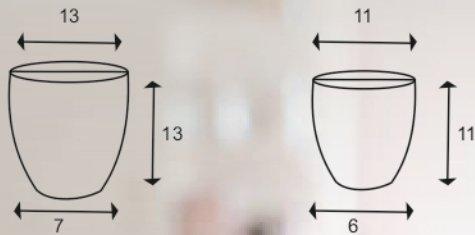

MODEL **ROCK POT**

TECHNICAL DESCRIPTION IN INCHES

SIZE	TOP DIA	BOTTOM DIA	HEIGHT
11	11	6	11
13	13	7	13

AVAILABLE COLORS

DIMENSIONS

APPLICATION & ADVANTAGES

Keeping in mind, Gamlas are innovated with vibrant designs & colours to matches any decor to showoff your plants anywhere on porch, deck, garden or in your home, office, business area, etc.