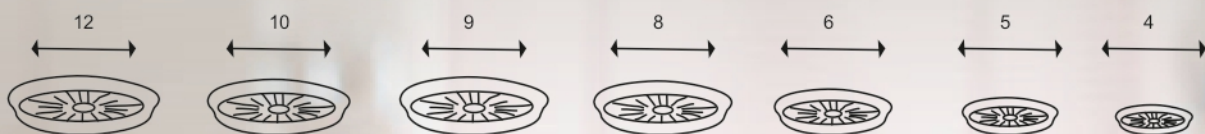

MODEL **BOTTOM PLATES**

TECHNICAL DESCRIPTION IN INCHES

SIZE	TOP DIA	BOTTOM DIA	HEIGHT
4	4		
5	5		
6	6		
8	8		
9	9		
10	10		
12	12		

AVAILABLE COLORS

DIMENSIONS

APPLICATION & ADVANTAGES

Keeping in mind, Gamlas are innovated with vibrant designs & colours to matches any decor to showoff your plants anywhere on porch, deck, garden or in your home, office, business area, etc.

Gamlas allows you to grow whatever you want - flowers, fruits, herbs, medicinal plants, etc. to make your area more greener, healthier and livelier.

CUSTOMIZATION

Any model can be develop as per customer's specifications in the term of size, shape and colour for quantum orders.