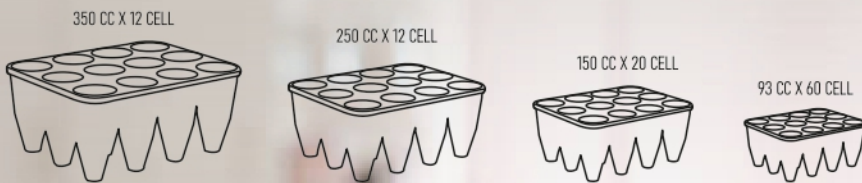

MODEL **ROOT TRAINER**

TECHNICAL DESCRIPTION IN INCHES

SIZE		
350 CC X 12 CELL		
250 CC X 12 CELL		
150 CC X 20 CELL		
93 CC X 60 CELL		

AVAILABLE COLORS

DIMENSIONS

APPLICATION & ADVANTAGES

Keeping in mind, Gamlas are innovated with vibrant designs & colours to matches any decor to showoff your plants anywhere on porch, deck, garden or in your home, office, business area, etc.

Gamlas allows you to grow whatever you want - flowers, fruits, herbs, medicinal plants, etc. to make your area more greener, healthier and livelier.

CUSTOMIZATION

Any model can be develop as per customer's specifications in the term of size, shape and colour for quantum orders.