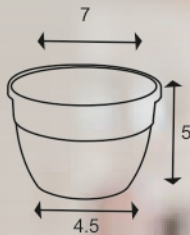

MODEL **HANGING CLORSICA BASKET**

TECHNICAL DESCRIPTION IN INCHES

SIZE	TOP DIA	BOTTOM DIA	HEIGHT
7	7	4.5	5

AVAILABLE COLORS

DIMENSIONS

APPLICATION & ADVANTAGES

Keeping in mind, Gamlas are innovated with vibrant designs & colours to matches any decor to showoff your plants anywhere on porch, deck, garden or in your home, office, business area, etc.