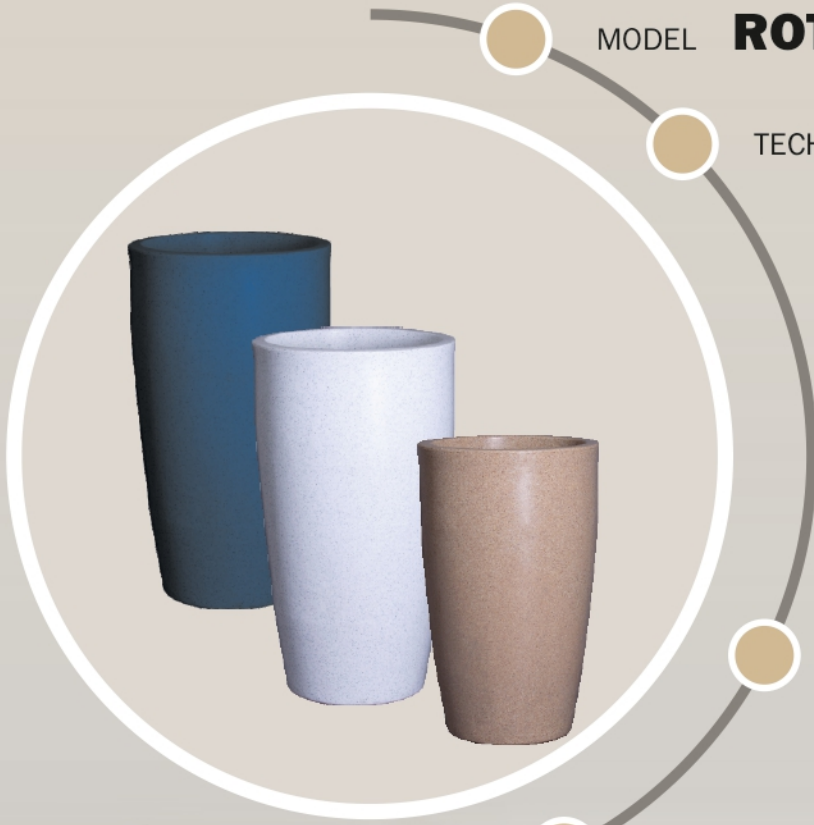

MODEL **ROTO TOWER**

TECHNICAL DESCRIPTION IN INCHES

SIZE	TOP DIA	BOTTOM DIA	HEIGHT
13	13	9	20
15	15	10.5	25
20	20	14	36

AVAILABLE COLORS

DIMENSIONS

APPLICATION & ADVANTAGES

Keeping in mind, Gamlas are innovated with vibrant designs & colours to matches any decor to showoff your plants anywhere on porch, deck, garden or in your home, office, business area, etc.

Gamlas allows you to grow whatever you want - flowers, fruits, herbs, medicinal plants, etc, to make your area more greener, healthier and livelier.

CUSTOMIZATION

Any model can be develop as per customer's specifications in the term of size, shape and colour for quantum orders.