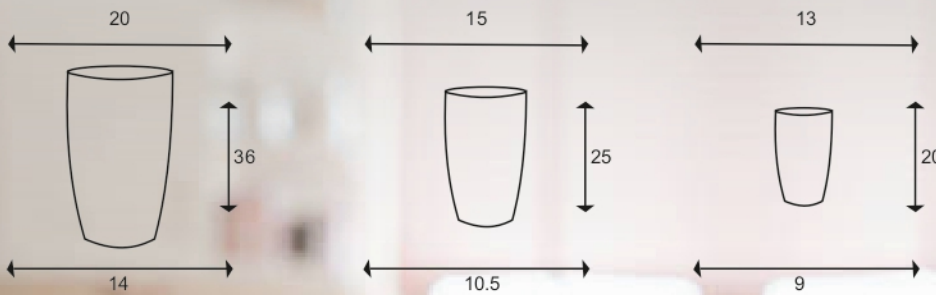

MODEL **ROTO TOWER**

TECHNICAL DESCRIPTION IN INCHES

SIZE	TOP DIA	BOTTOM DIA	HEIGHT
13	13	9	20
15	15	10.5	25
20	20	14	36

AVAILABLE COLORS

DIMENSIONS

APPLICATION & ADVANTAGES

Keeping in mind, Gamlas are innovated with vibrant designs & colours to matches any decor to showoff your plants anywhere on porch, deck, garden or in your home, office, business area, etc.