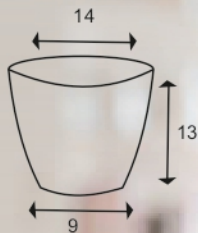

MODEL

ROTO SPARK ROUND

TECHNICAL DESCRIPTION IN INCHES

SIZE	TOP DIA	BOTTOM DIA	HEIGHT
14	14	9	13

DIMENSIONS

AVAILABLE COLORS

APPLICATION & ADVANTAGES

Keeping in mind, Gamlas are innovated with vibrant designs & colours to match any decor to show off your plants anywhere on porch, deck, garden or in your home, office, business area, etc.