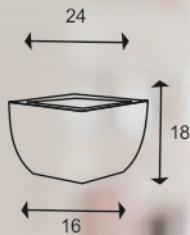

MODEL **ROTO JAQUAR**

TECHNICAL DESCRIPTION IN INCHES

SIZE	TOP DIA	BOTTOM DIA	HEIGHT
24X18	24	16	18

AVAILABLE COLORS

DIMENSIONS

APPLICATION & ADVANTAGES

Keeping in mind, Gamlas are innovated with vibrant designs & colours to match any decor to show off your plants anywhere on porch, deck, garden or in your home, office, business area, etc.