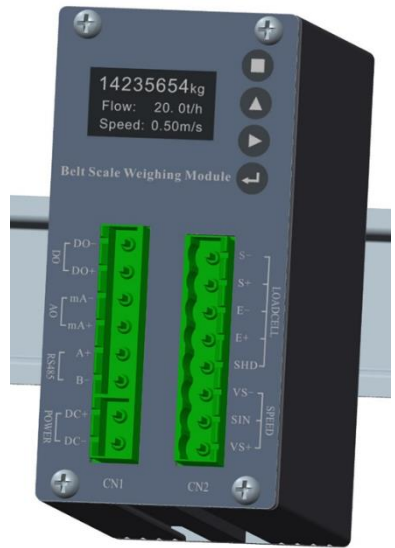

## Key Features

- Fully electronic, no lever or parallelogram system.
- Idler brackets directly mounted on load cells
- Special design load cell mounting assembly for garland type idlers.
- Speed encoder with 1024 pulses per revolution for very accurate speed measurement.
- Compact controller, all surface mounted technology PCBs.
- As low as 20 Kg load cells for low flow rate belt weighing.
- Repeated long term accuracy of better than  $\pm 0.5\%$  on fixed conveyors and 1-2% on mobile screening and crushing equipment including loco-tracks.
- **Remote production monitoring – optional feature – by SMS or web, real time monitoring.**
- **Optional, Tamper Proof features.**

# MASS - Conveyor Weighing

Load Cell mount for Garland idlers

Idler Bracket with Speed Encoder Assembly

Load Cell mount for Garland idlers