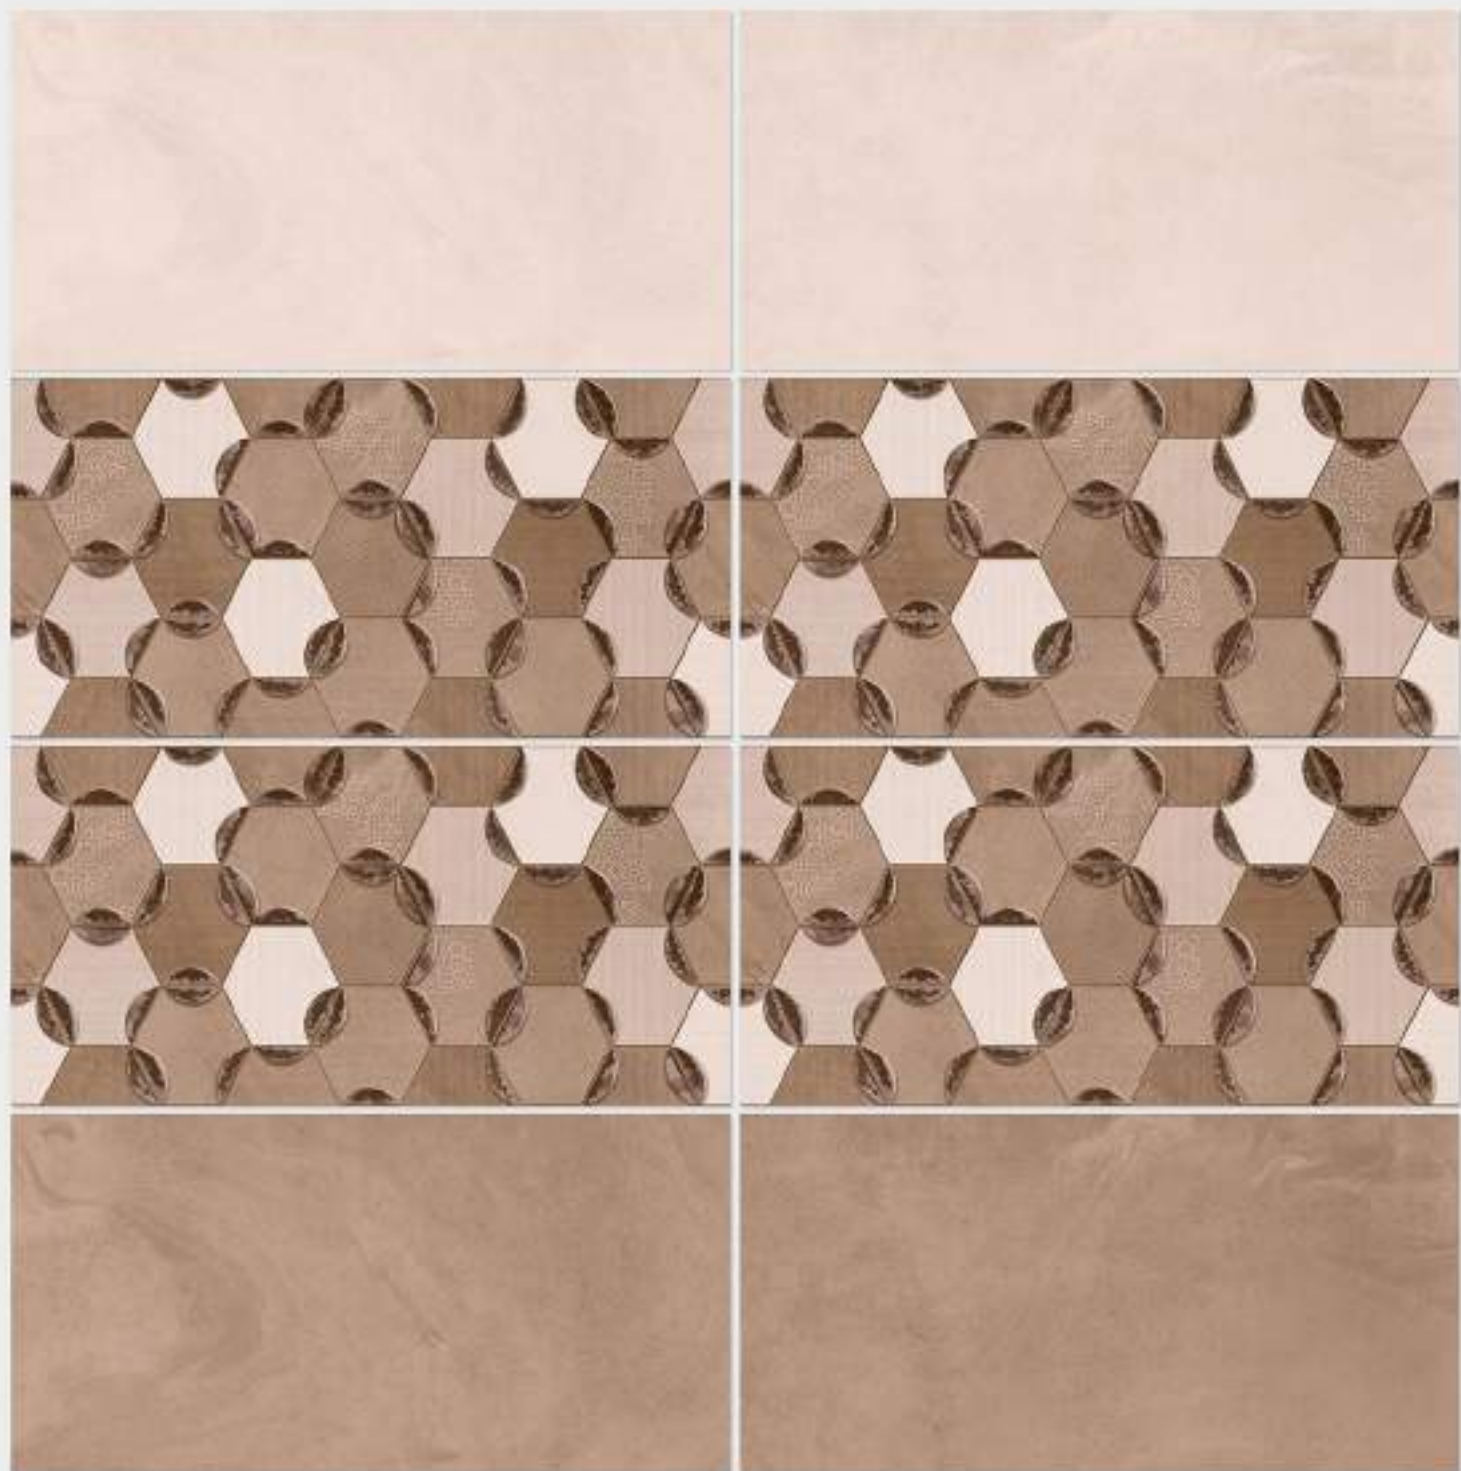

Finish: **Satin Matt**

4035 L

4035 HL 1

4035 D

DIGITAL 300x  
WALL TILES 600mm

Tile Shown  
4035