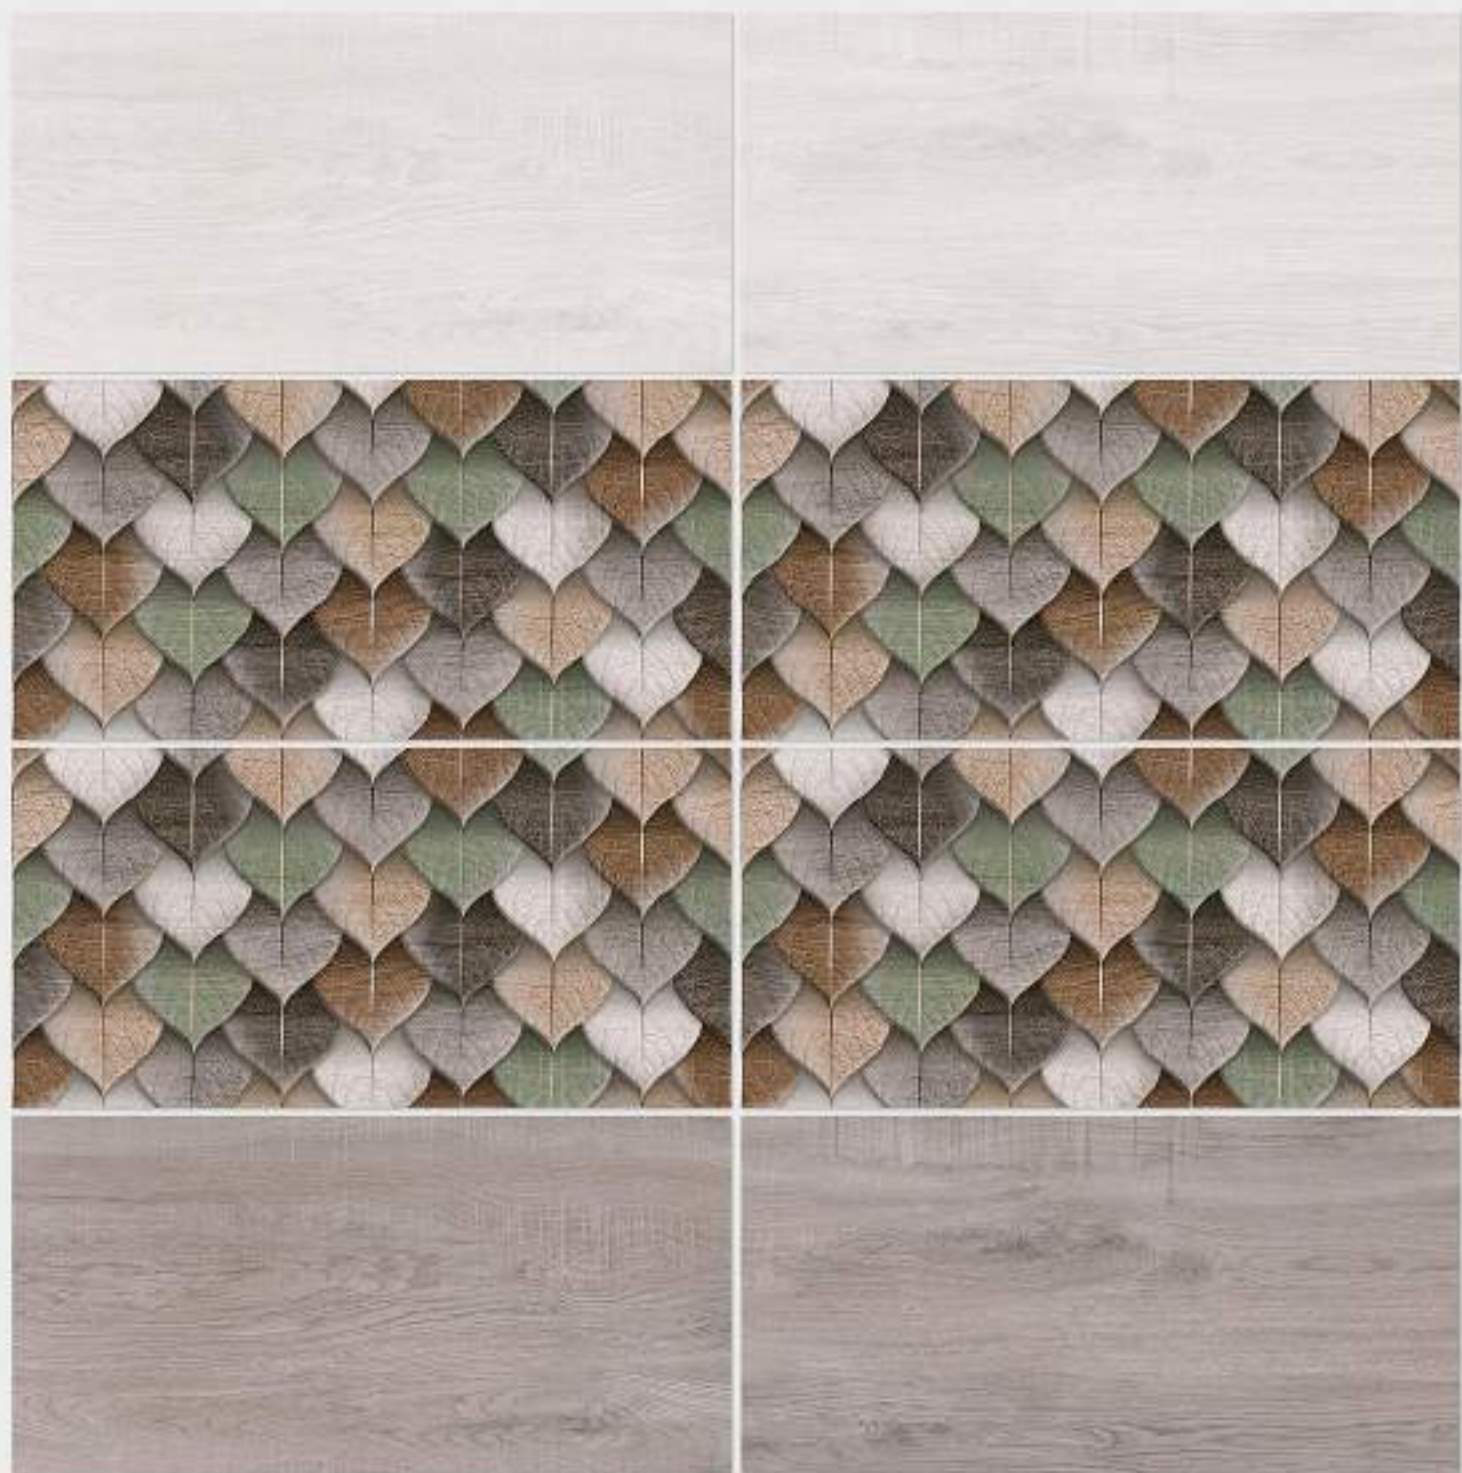

## CATALOGUE

— 2020

Finish: **Satin Matt**

4001 L

4001 HL 1

4001 D

DIGITAL 300x  
WALL TILES 600mm

Tile Shown  
4001