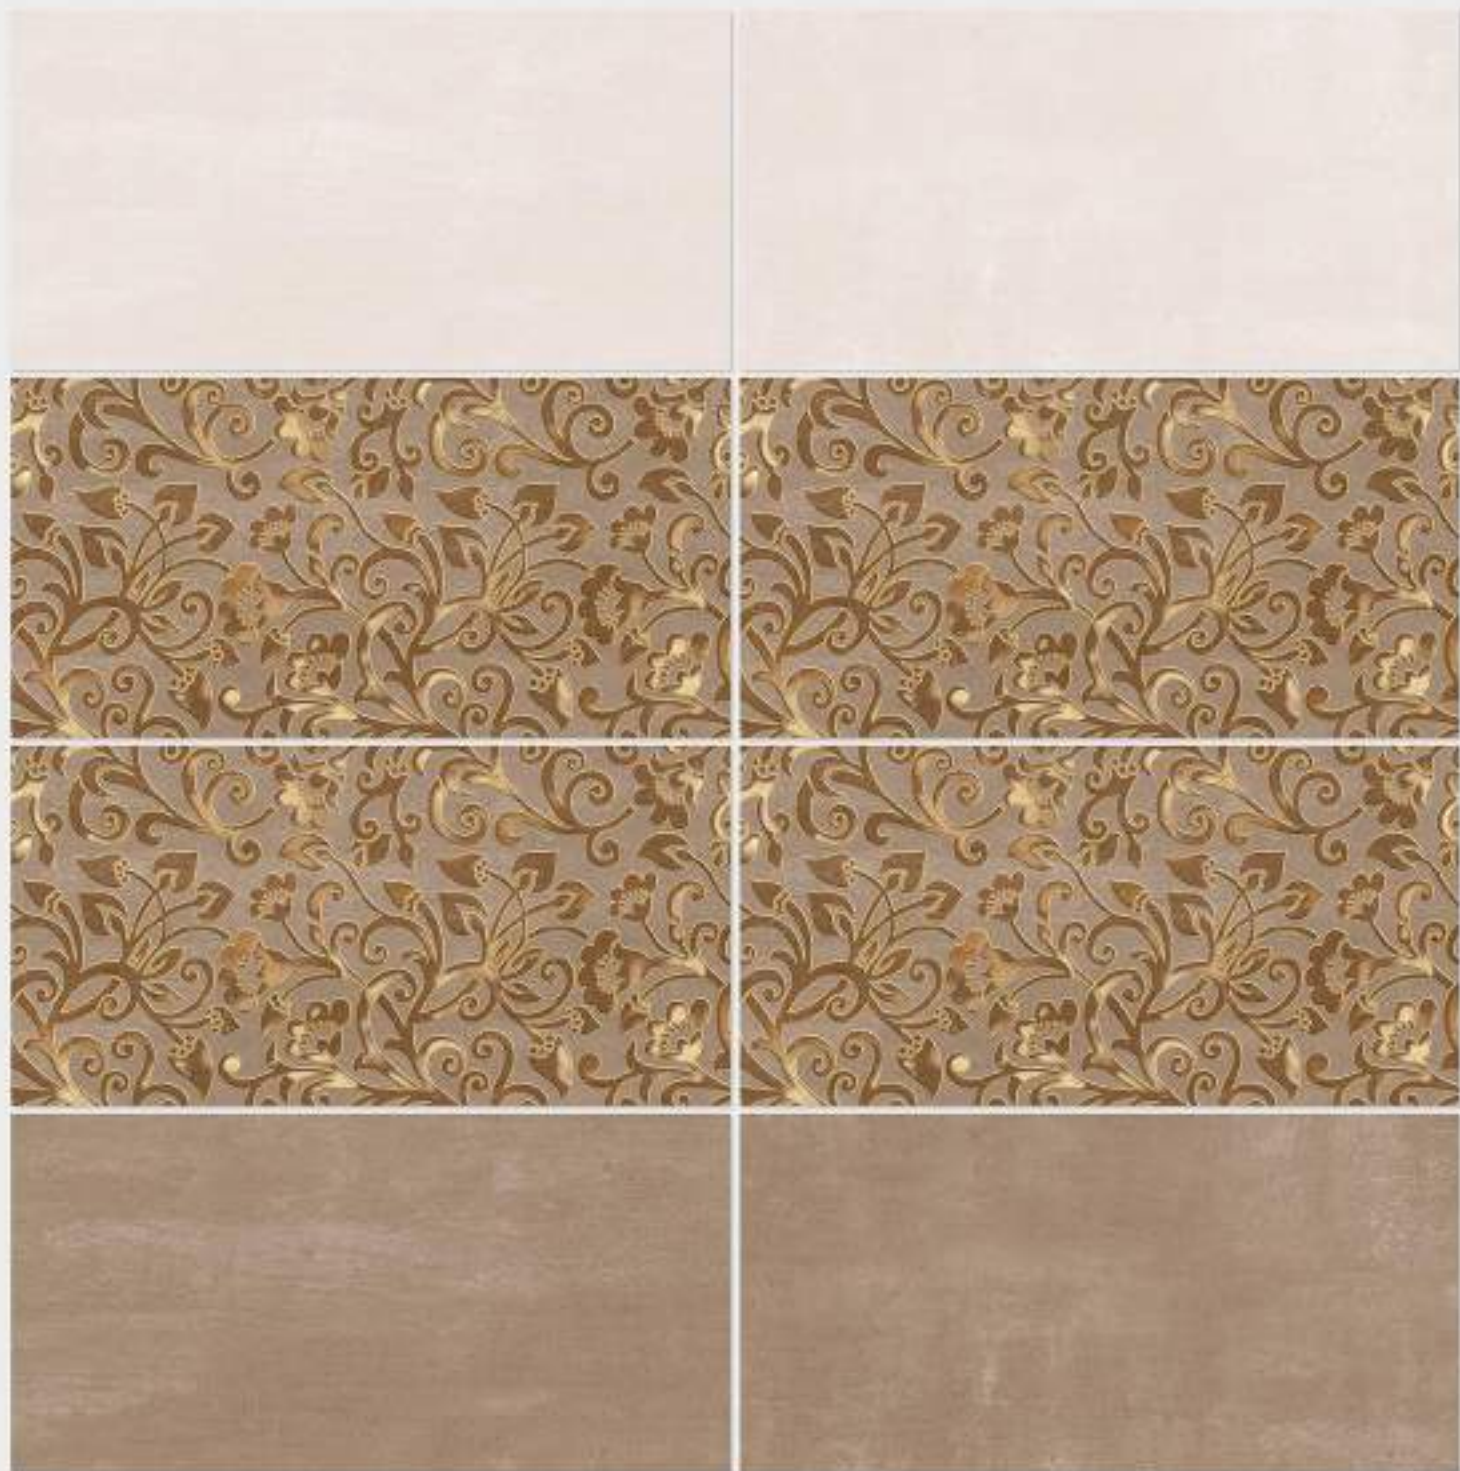

4017 D

Tile Shown
4017