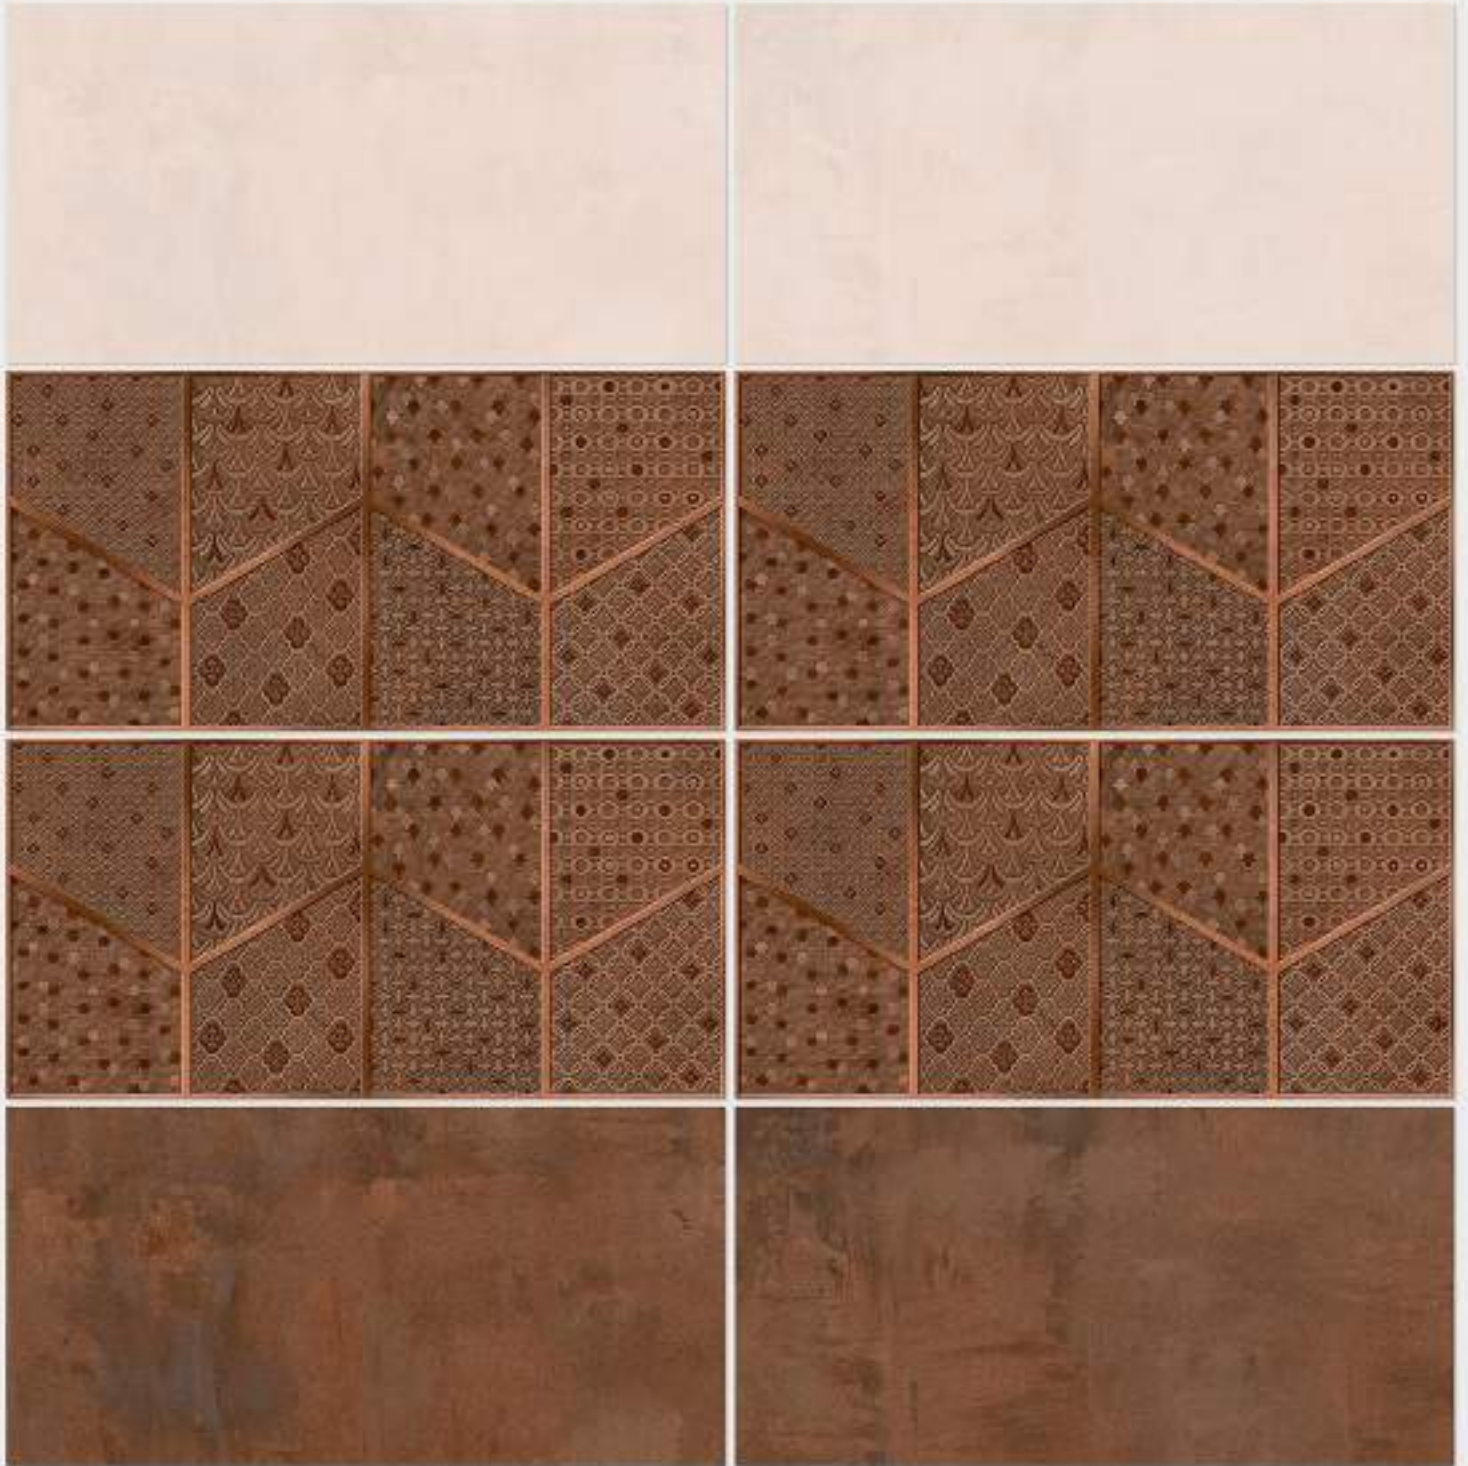

4006 D

Tile Shown
4006