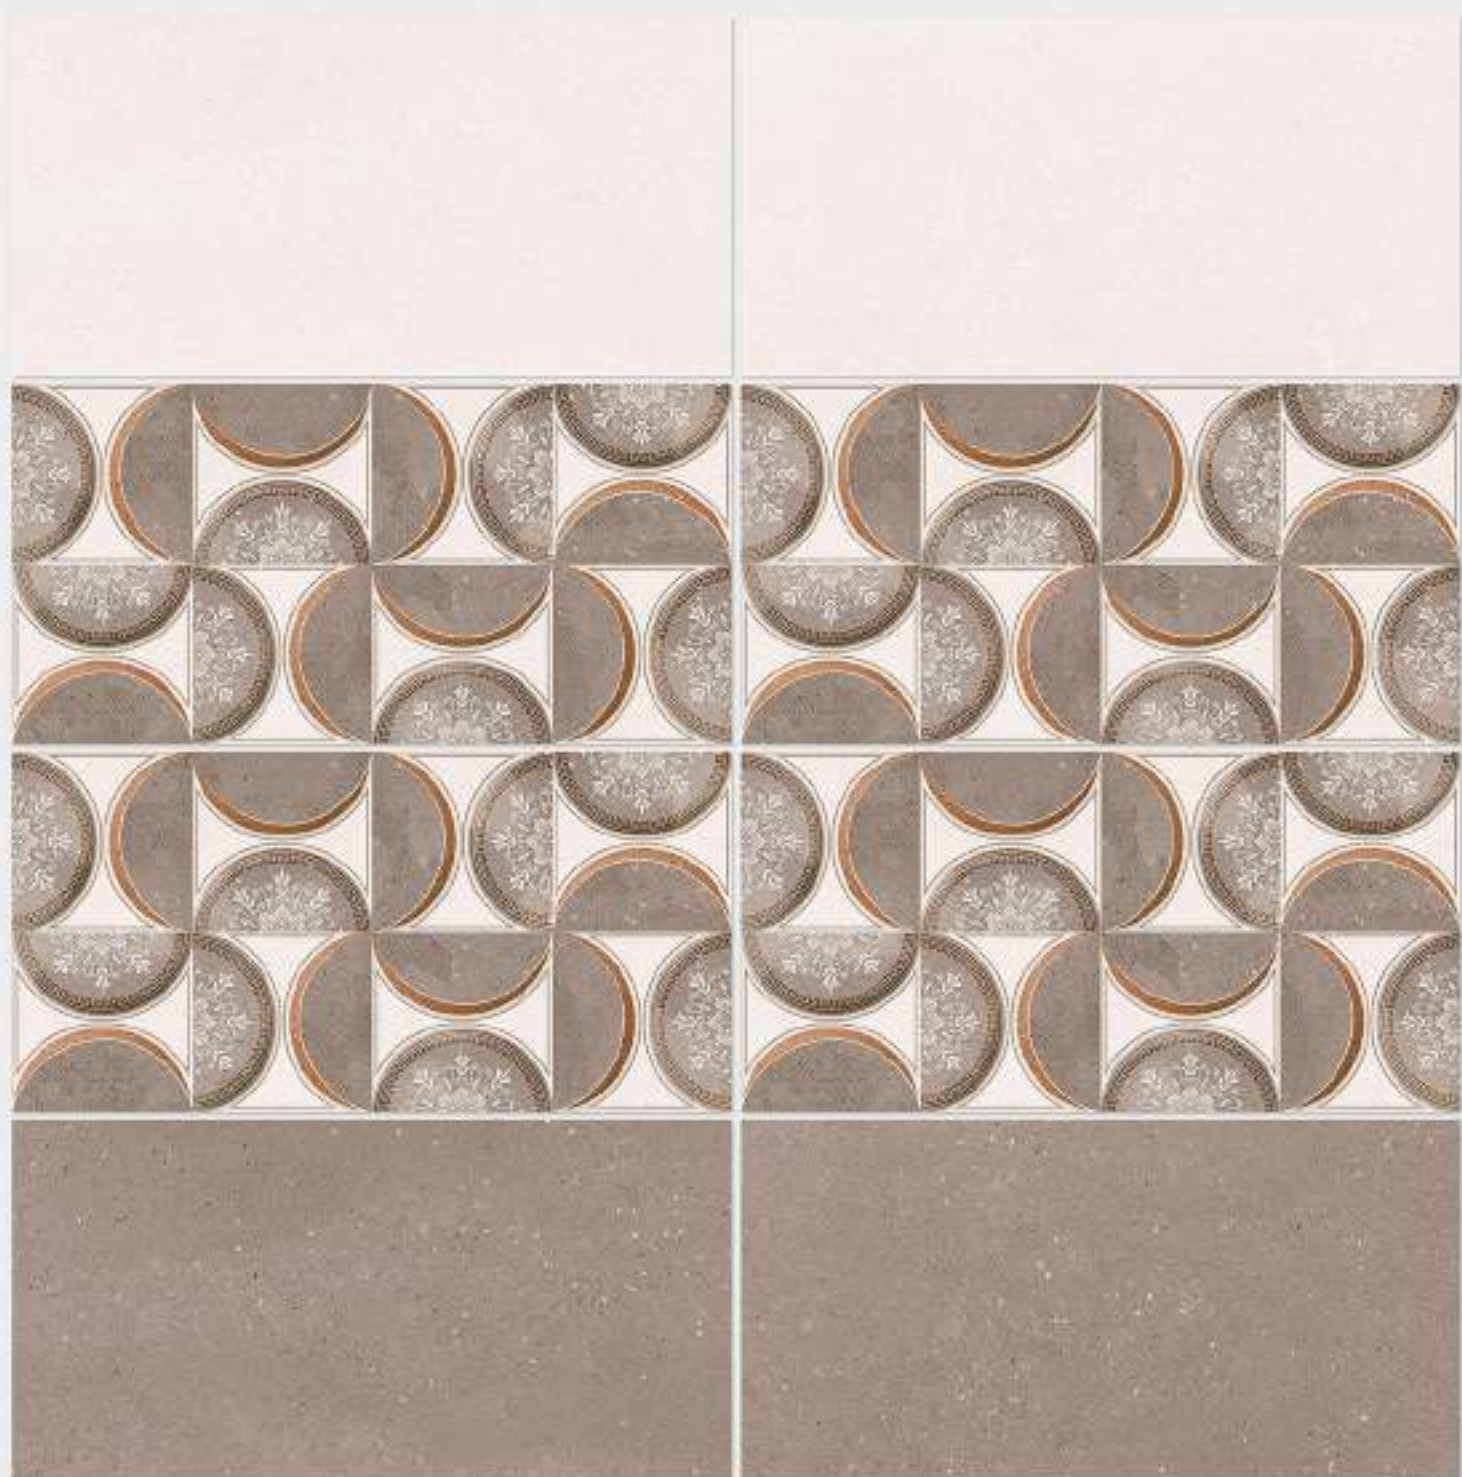

4008 D

Tile Shown
4008