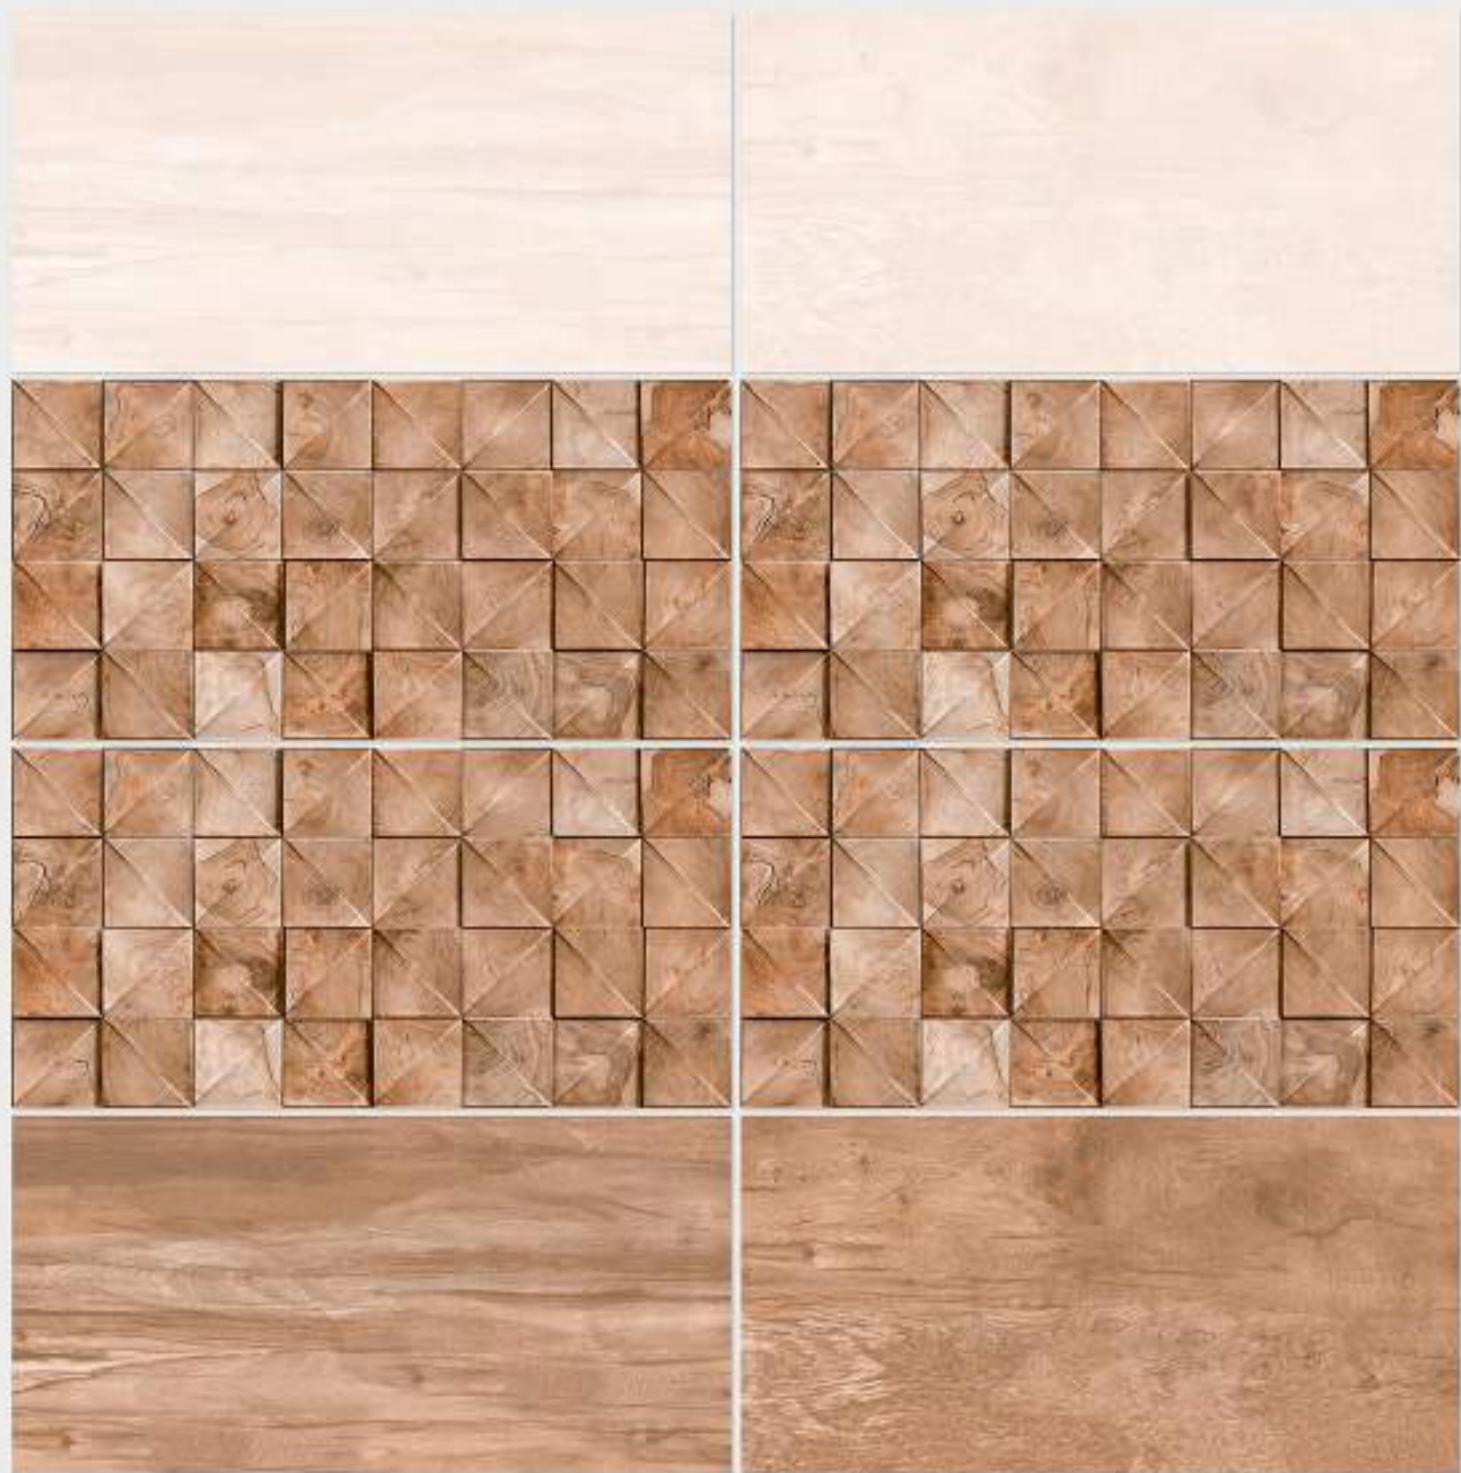

DIGITAL 300x  
WALL TILES 600mm

Tile Shown  
4028

Finish: **Satin Matt**

4029 L

4029 HL 1

4029 D

Tile Shown  
4029

resistant to salts | eco sustainable | fire proof | frost proof | random design