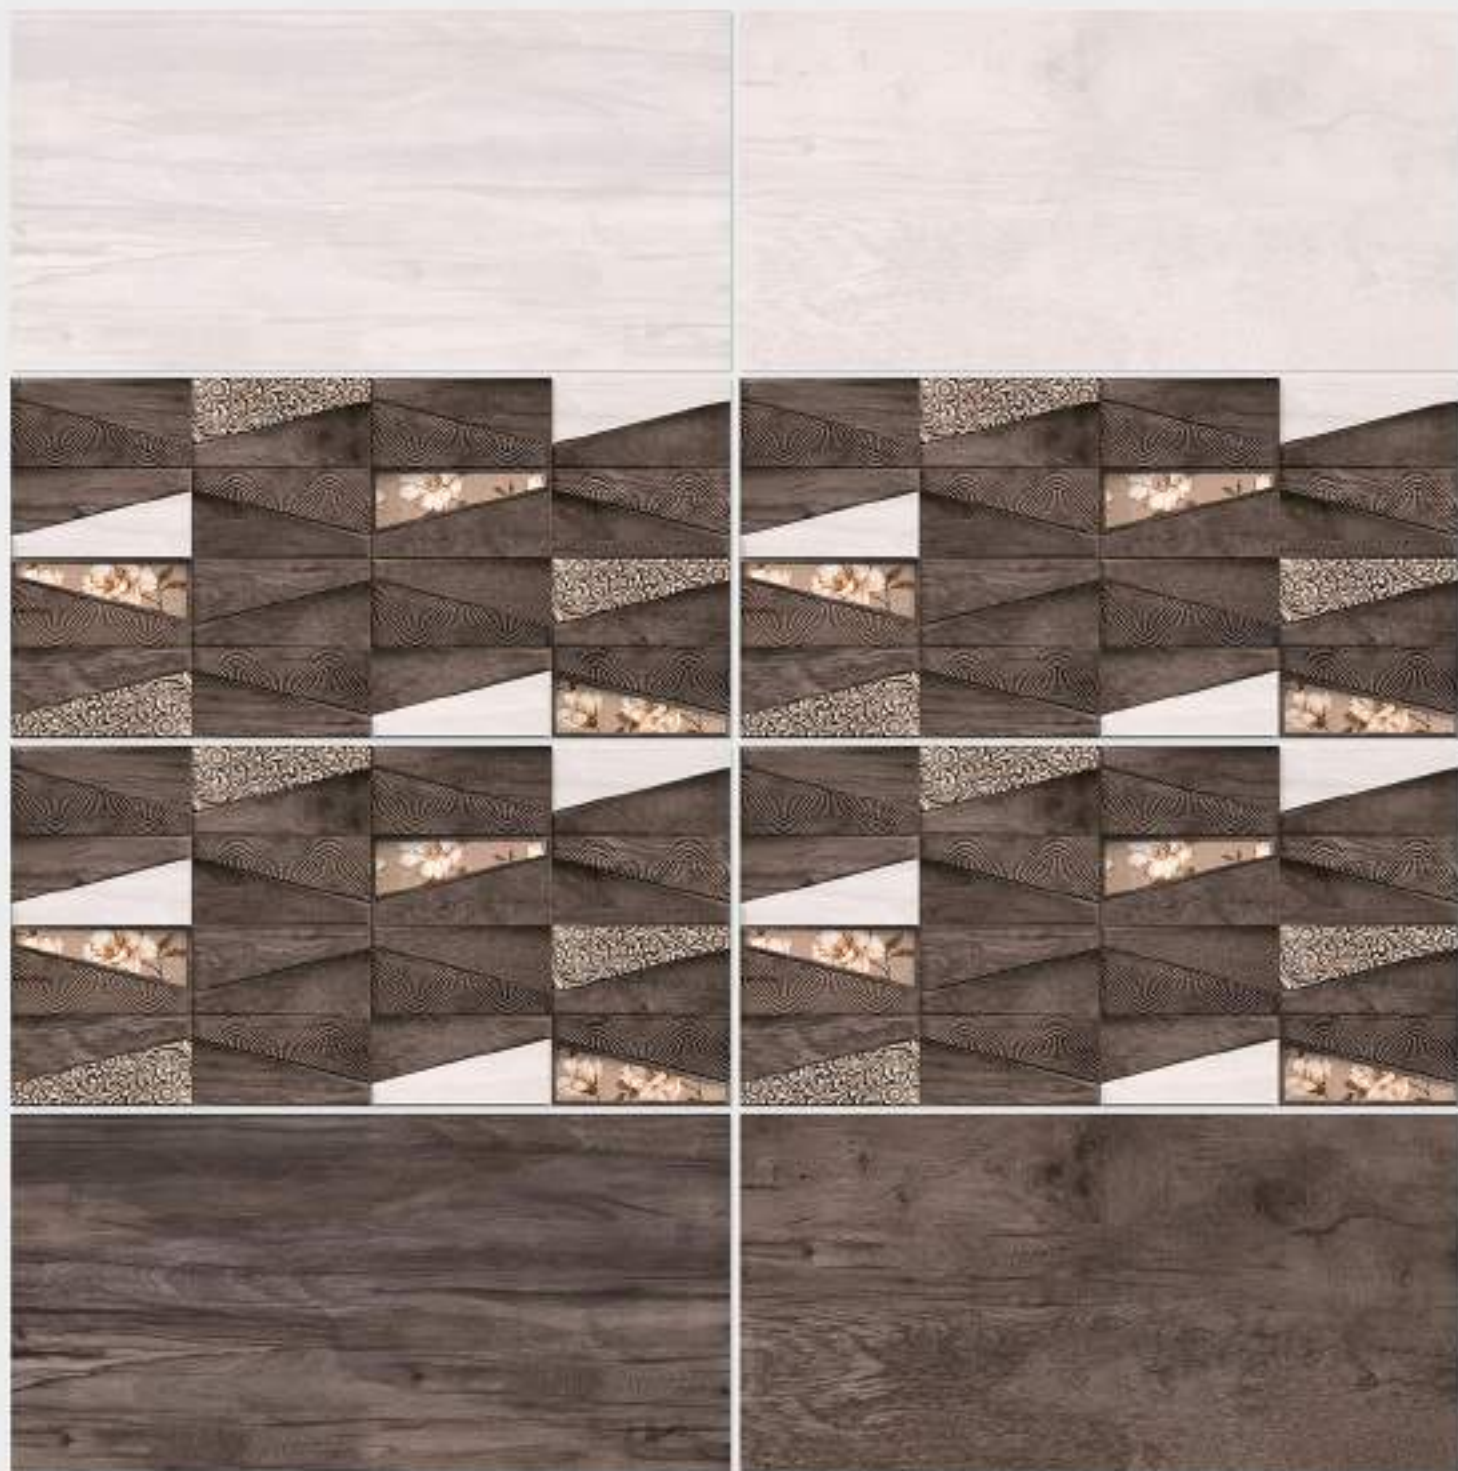

4015 D

Tile Shown
4015