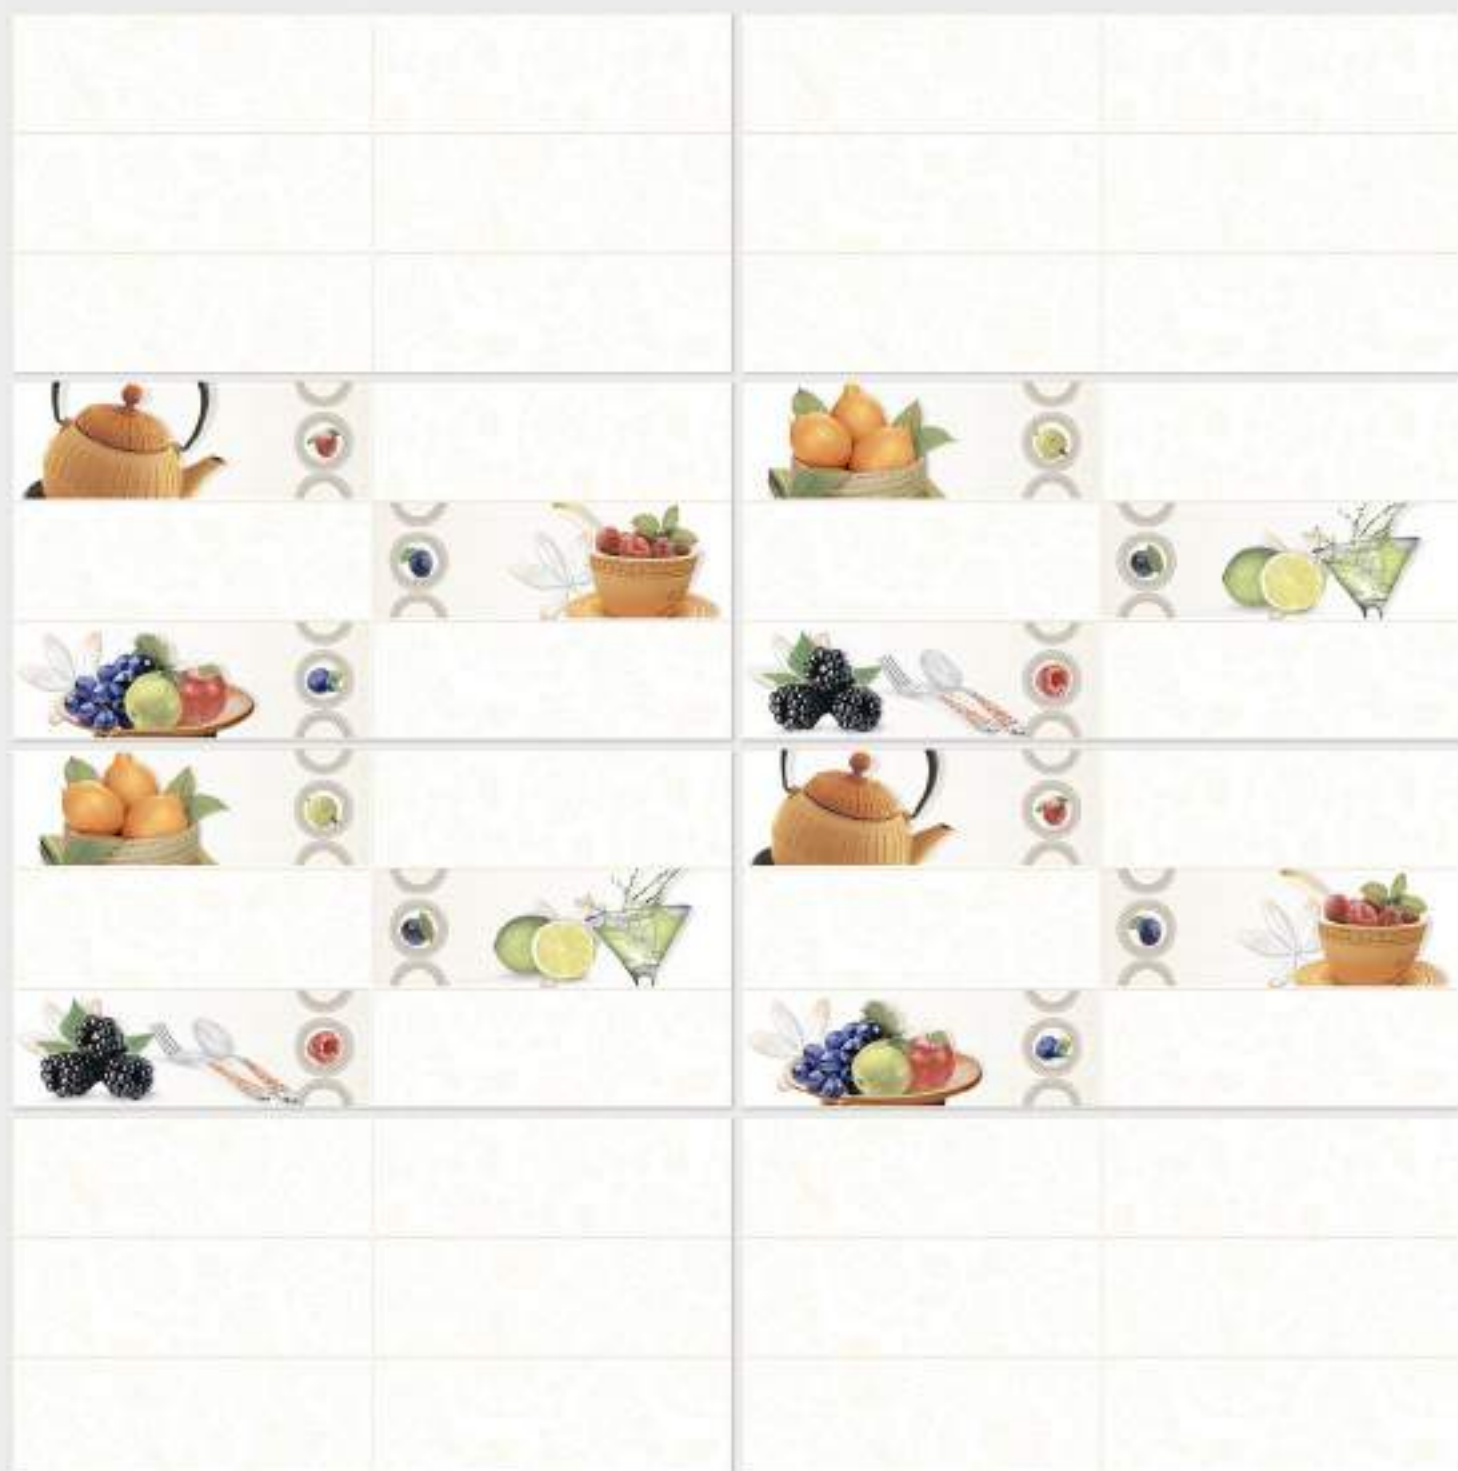

DIGITAL 300x
WALL TILES 600mm

Tile Shown
6024

Finish: **SUPER WHITE**

6025 L

6025 HL 1

6025 HL 2

Tile Shown
6025

resistant to salts | eco sustainable | fire proof | frost proof | random design