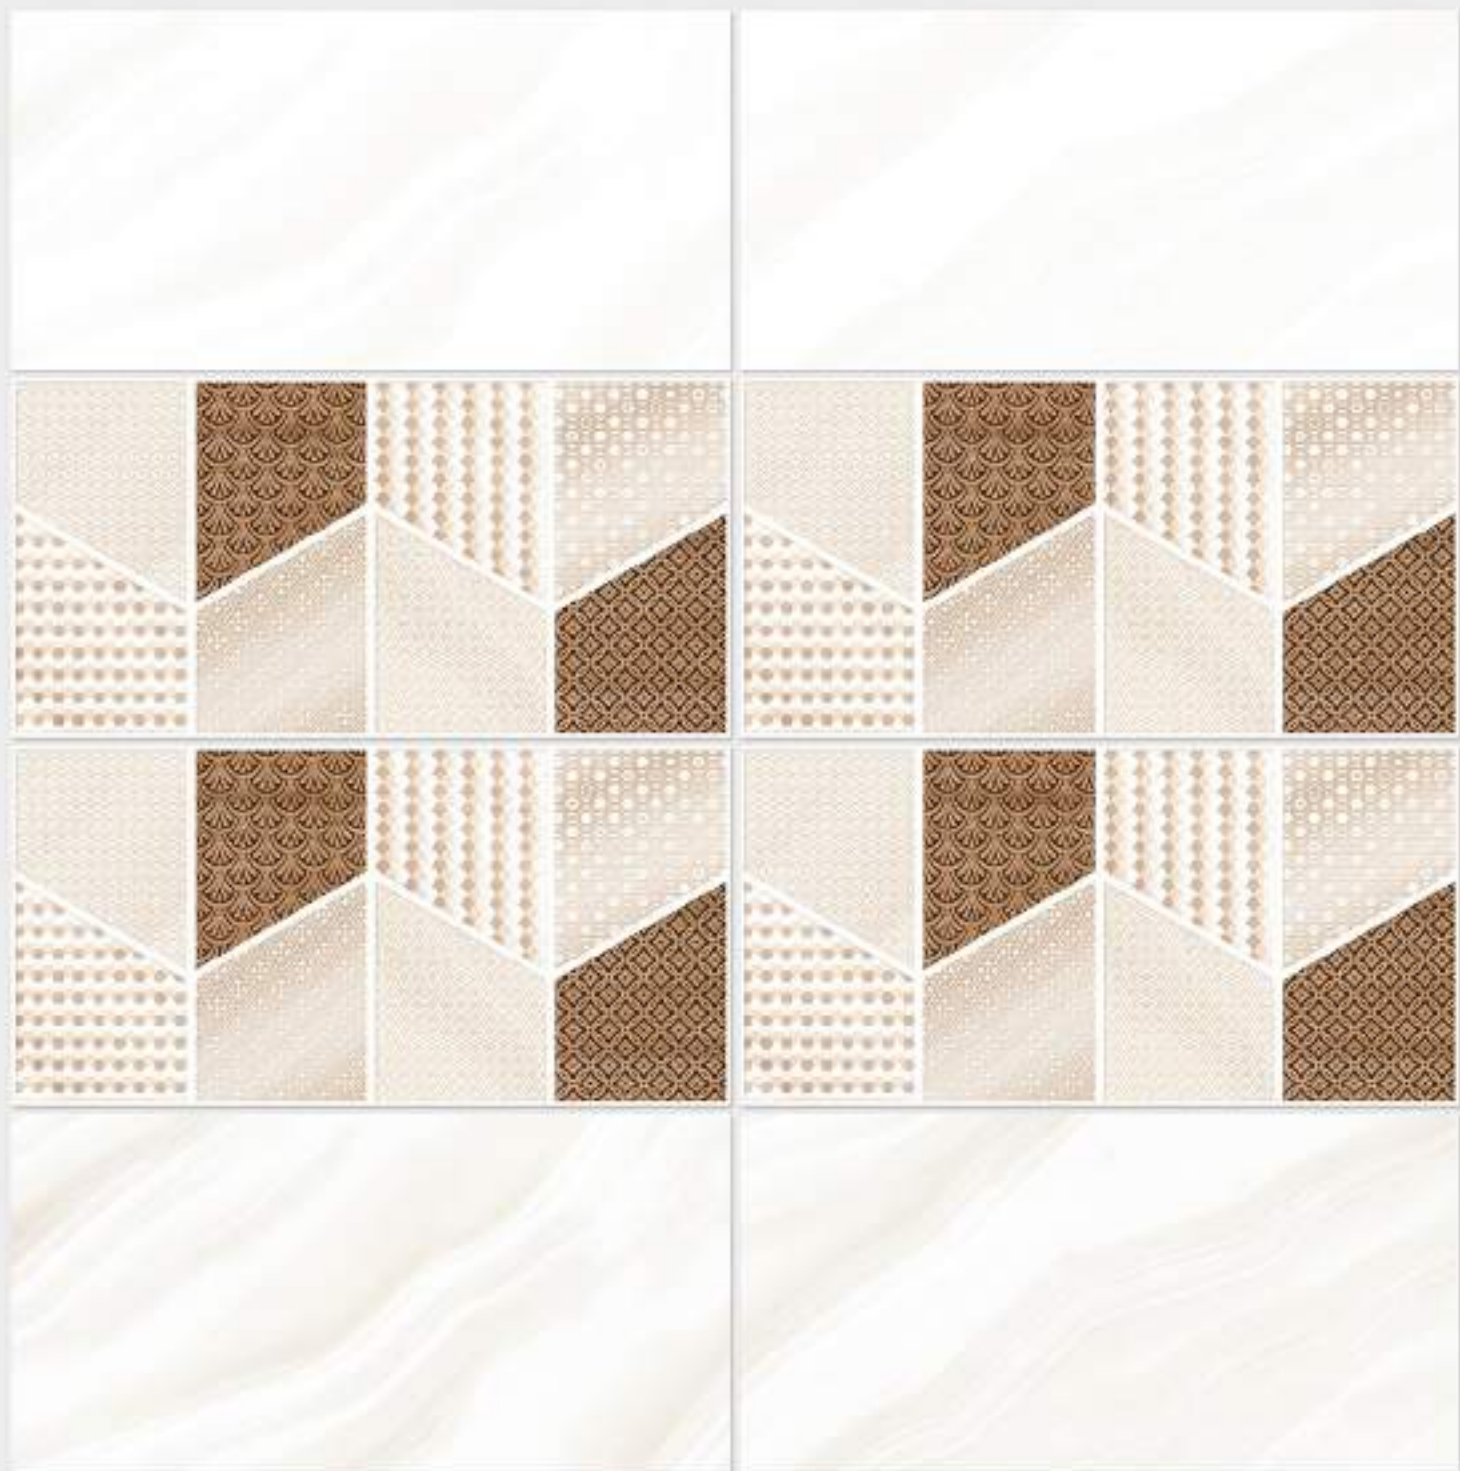

1024 D

Tile Shown
1024