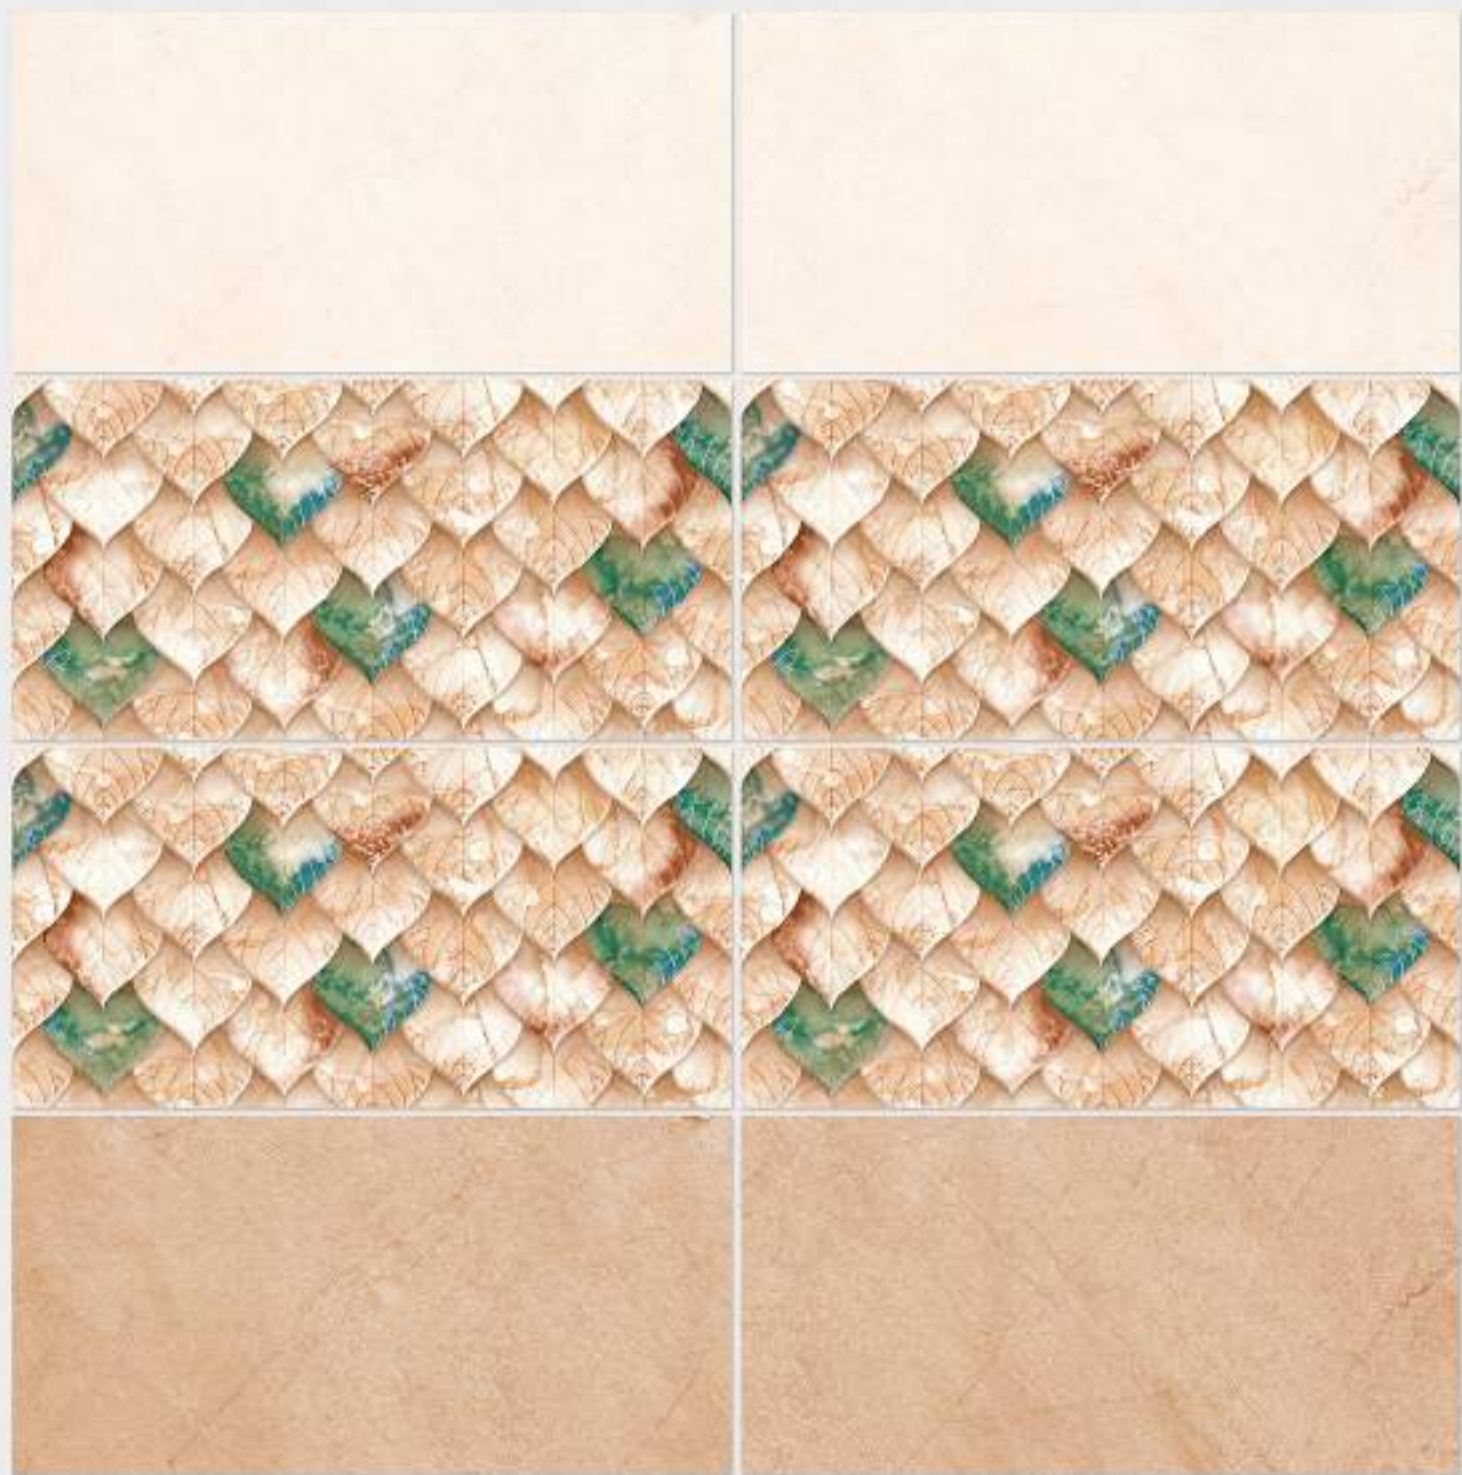

1006 D

Tile Shown
1006