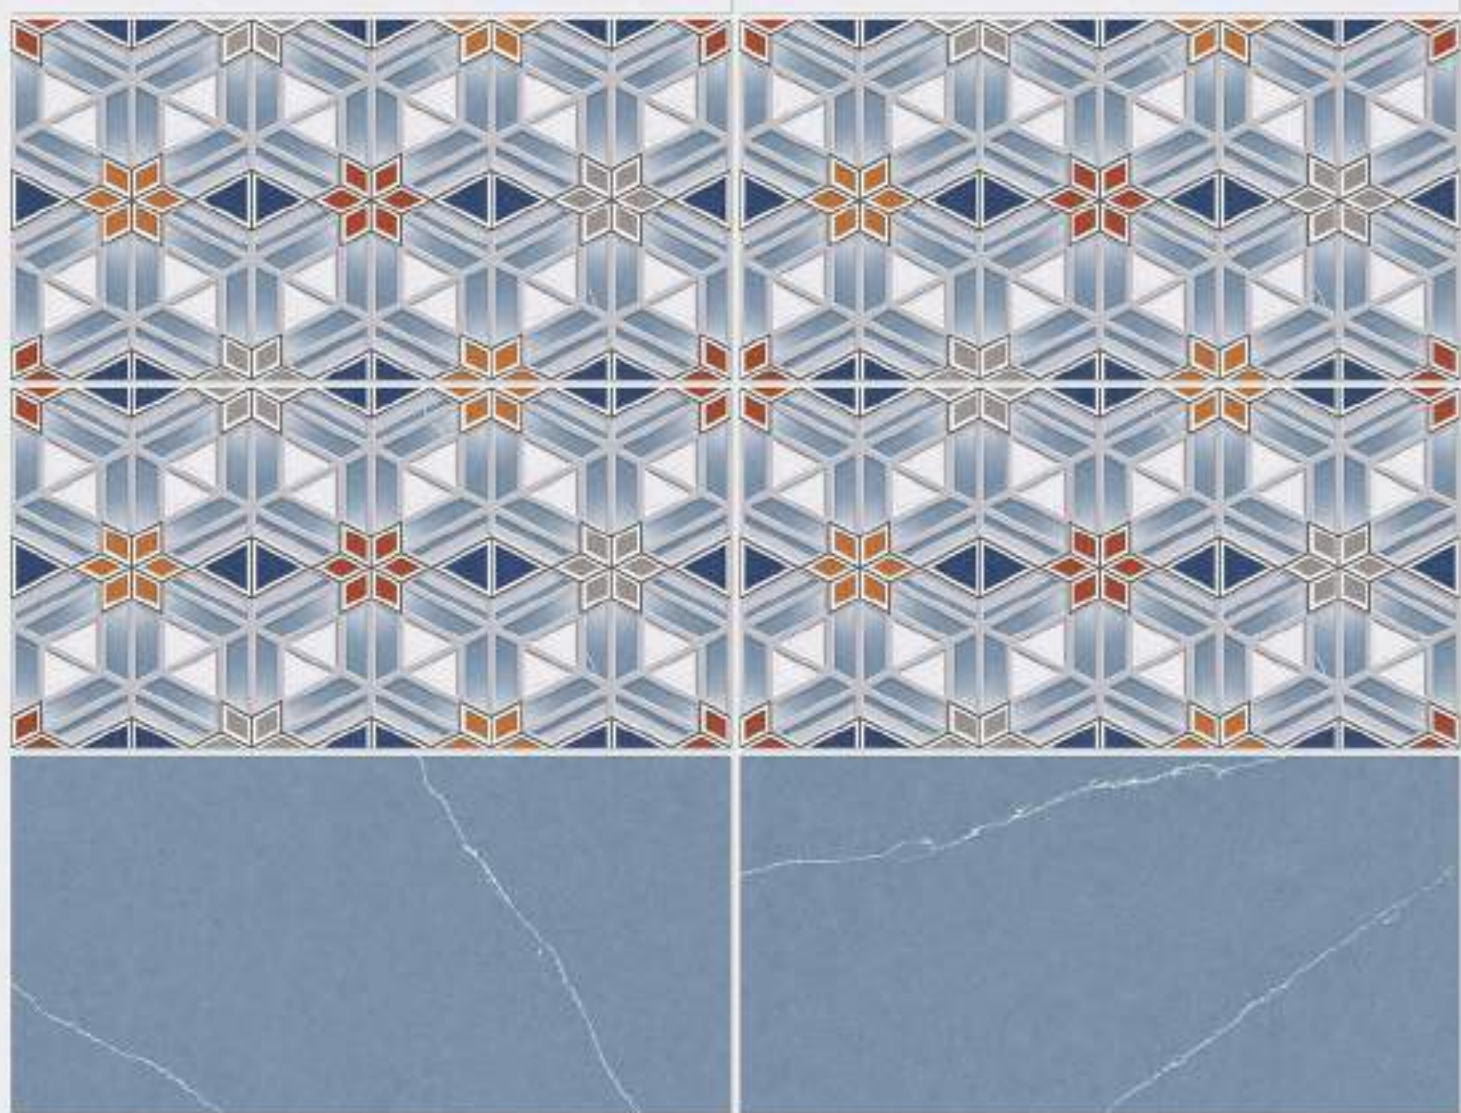

DIGITAL 300x
WALL TILES 600mm

Tile Shown
1010

resistant to salts | eco sustainable | fire proof | frost proof | random design

Finish: **Glossy**

1011 L

1011 HL 1

1011 D

DIGITAL 300x
WALL TILES 600mm