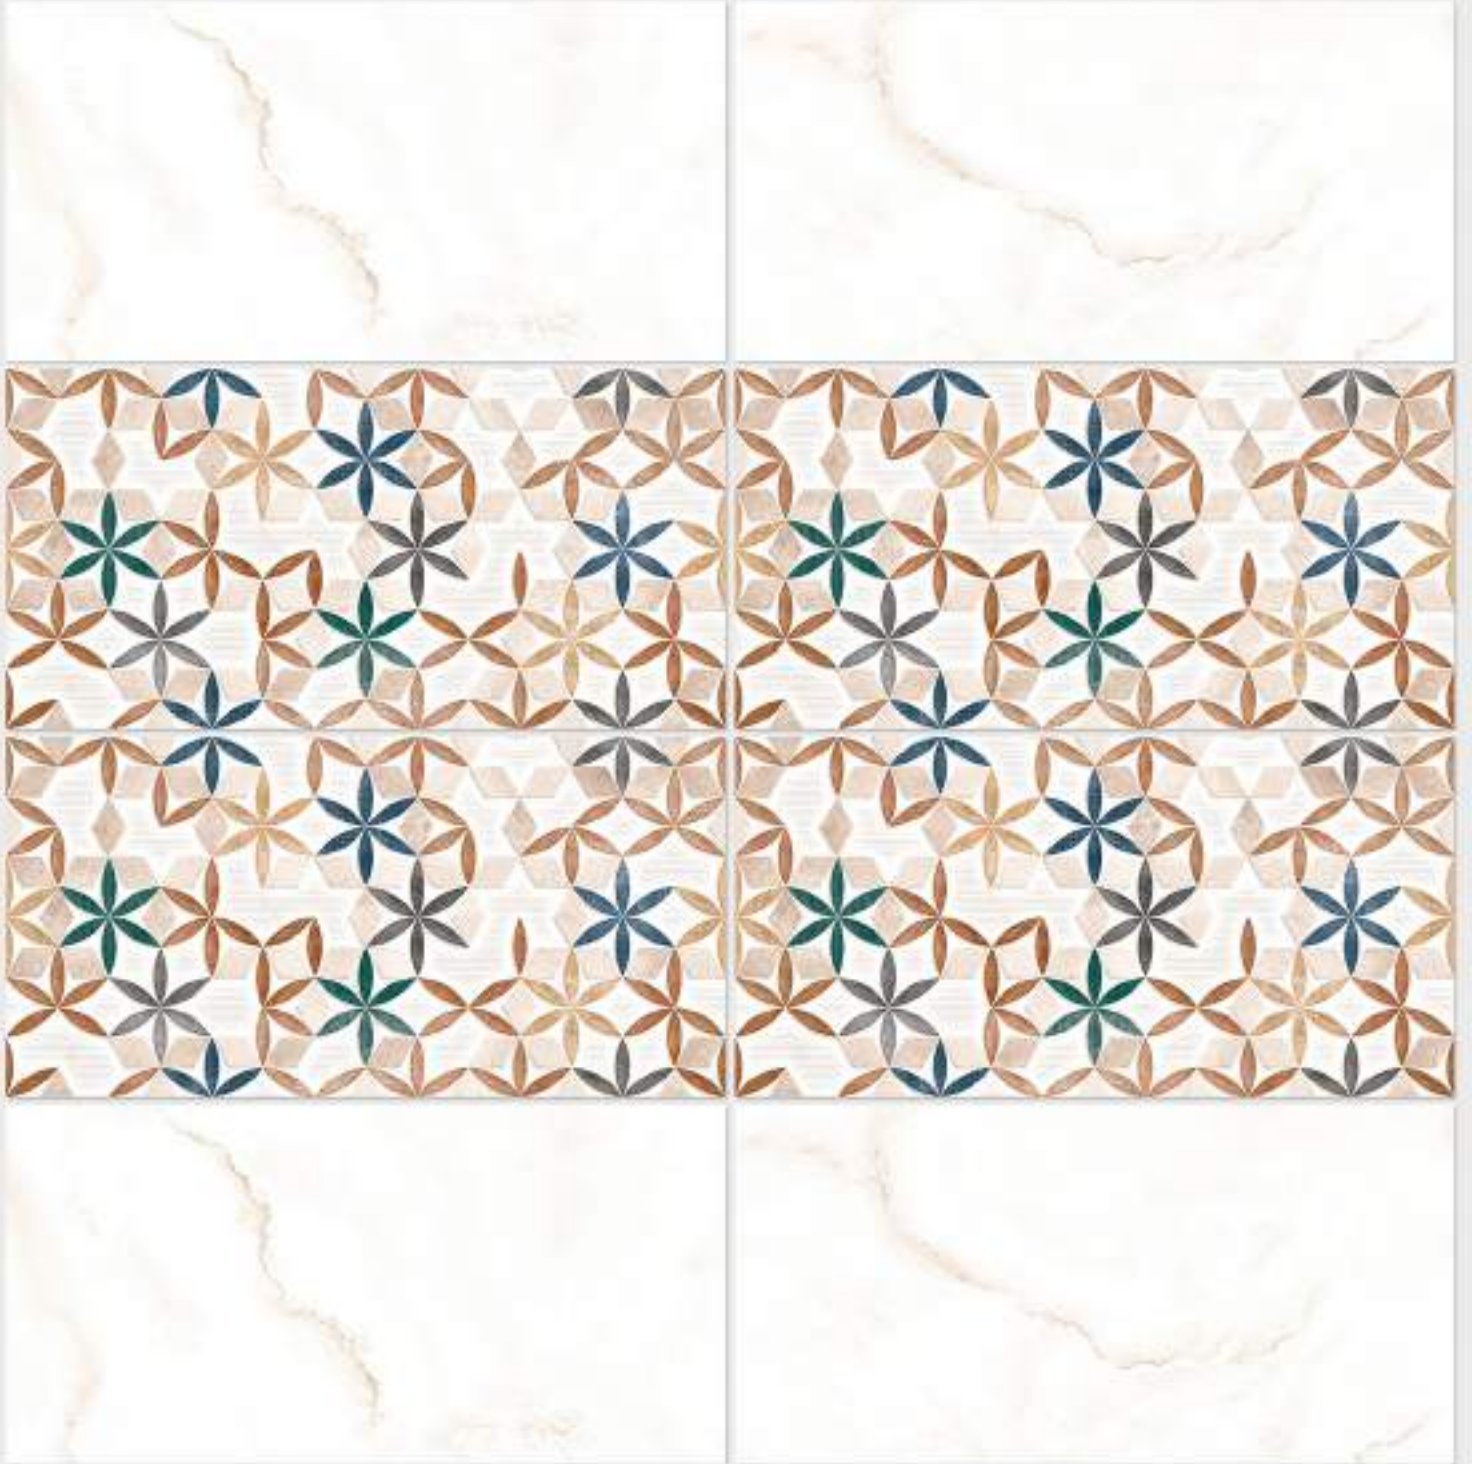

1013 L

1013 HL 1

1013 L

DIGITAL 300x
WALL TILES 600mm

Tile Shown
1013

Finish: **Glossy**

1014 L

1014 HL 1