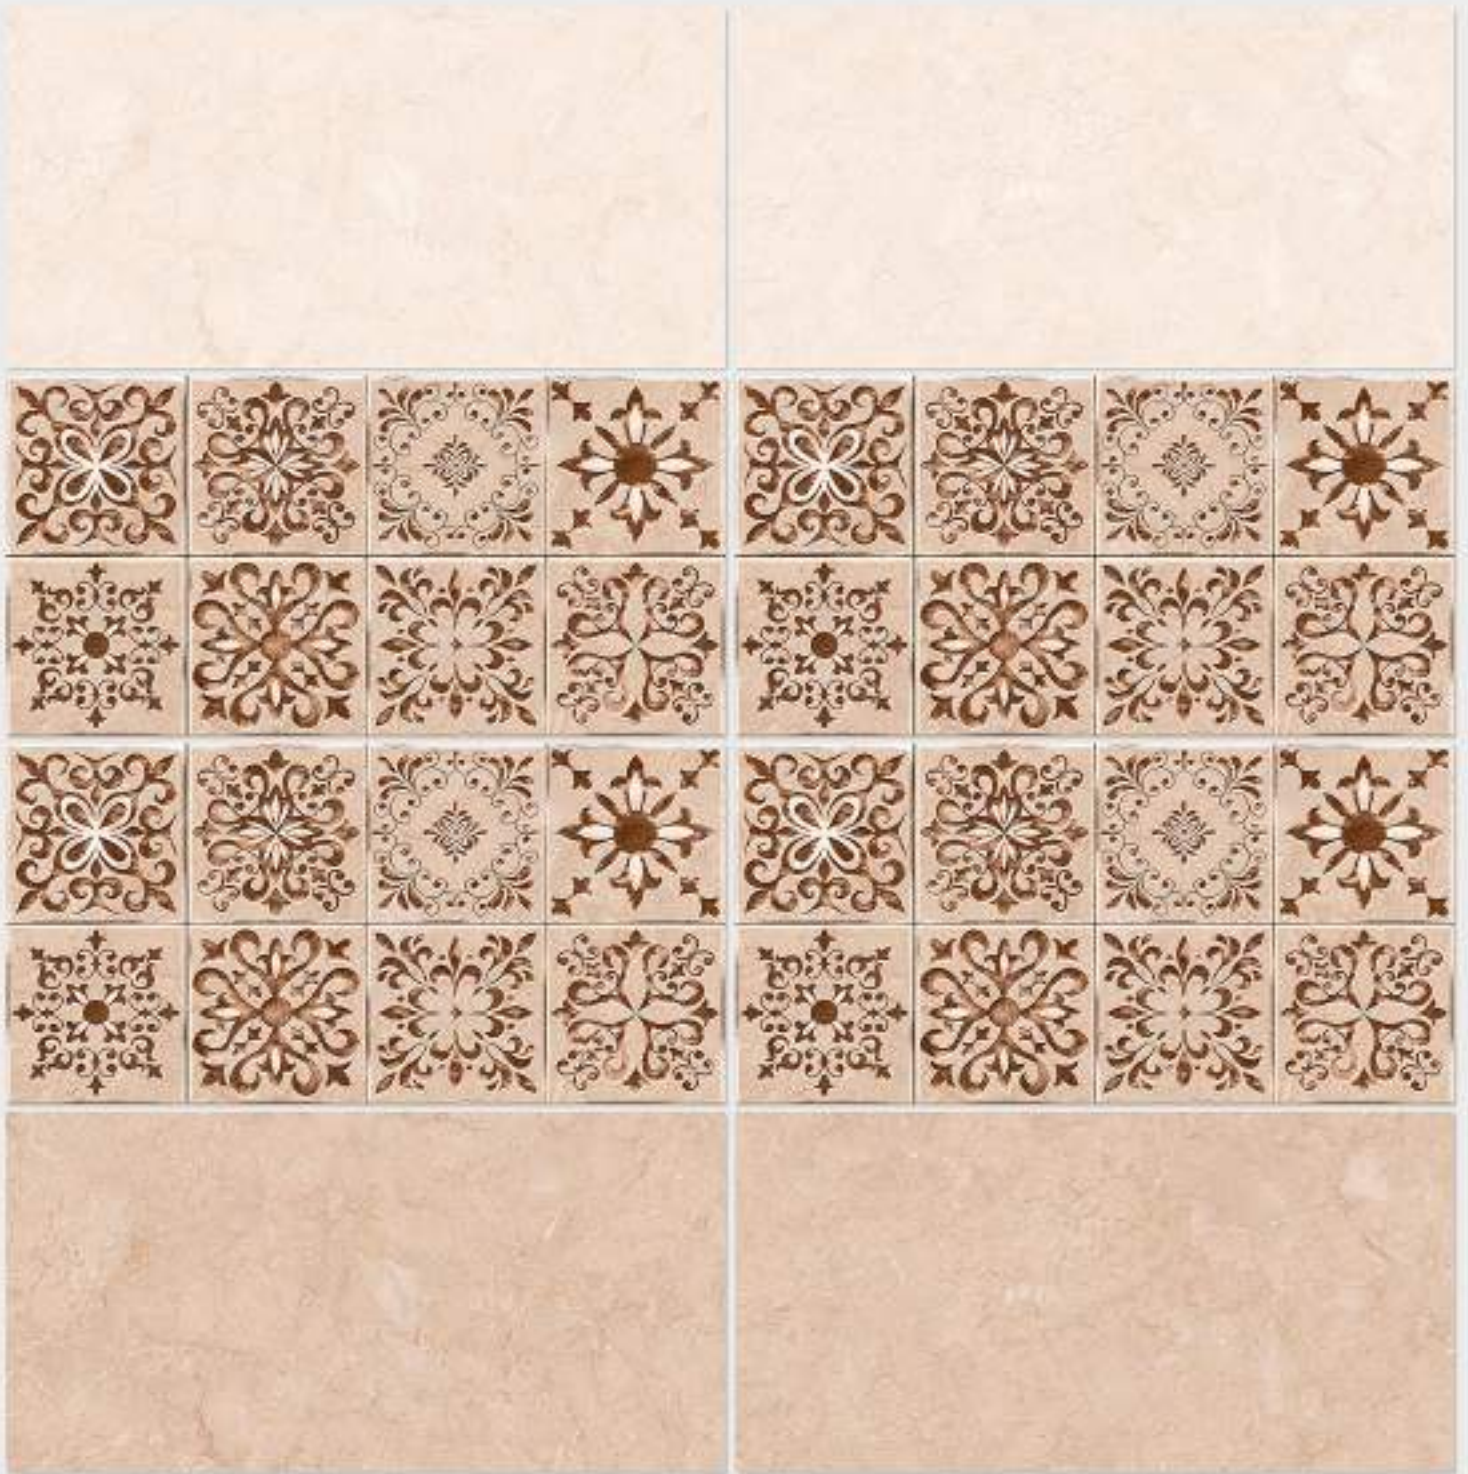

Finish: **Glossy**

1039 L

1039 HL 1

1039 D

DIGITAL 300x
WALL TILES 600mm

Tile Shown
1039

resistant to salts | eco sustainable | fire proof | frost proof | random design

Finish: **Glossy**