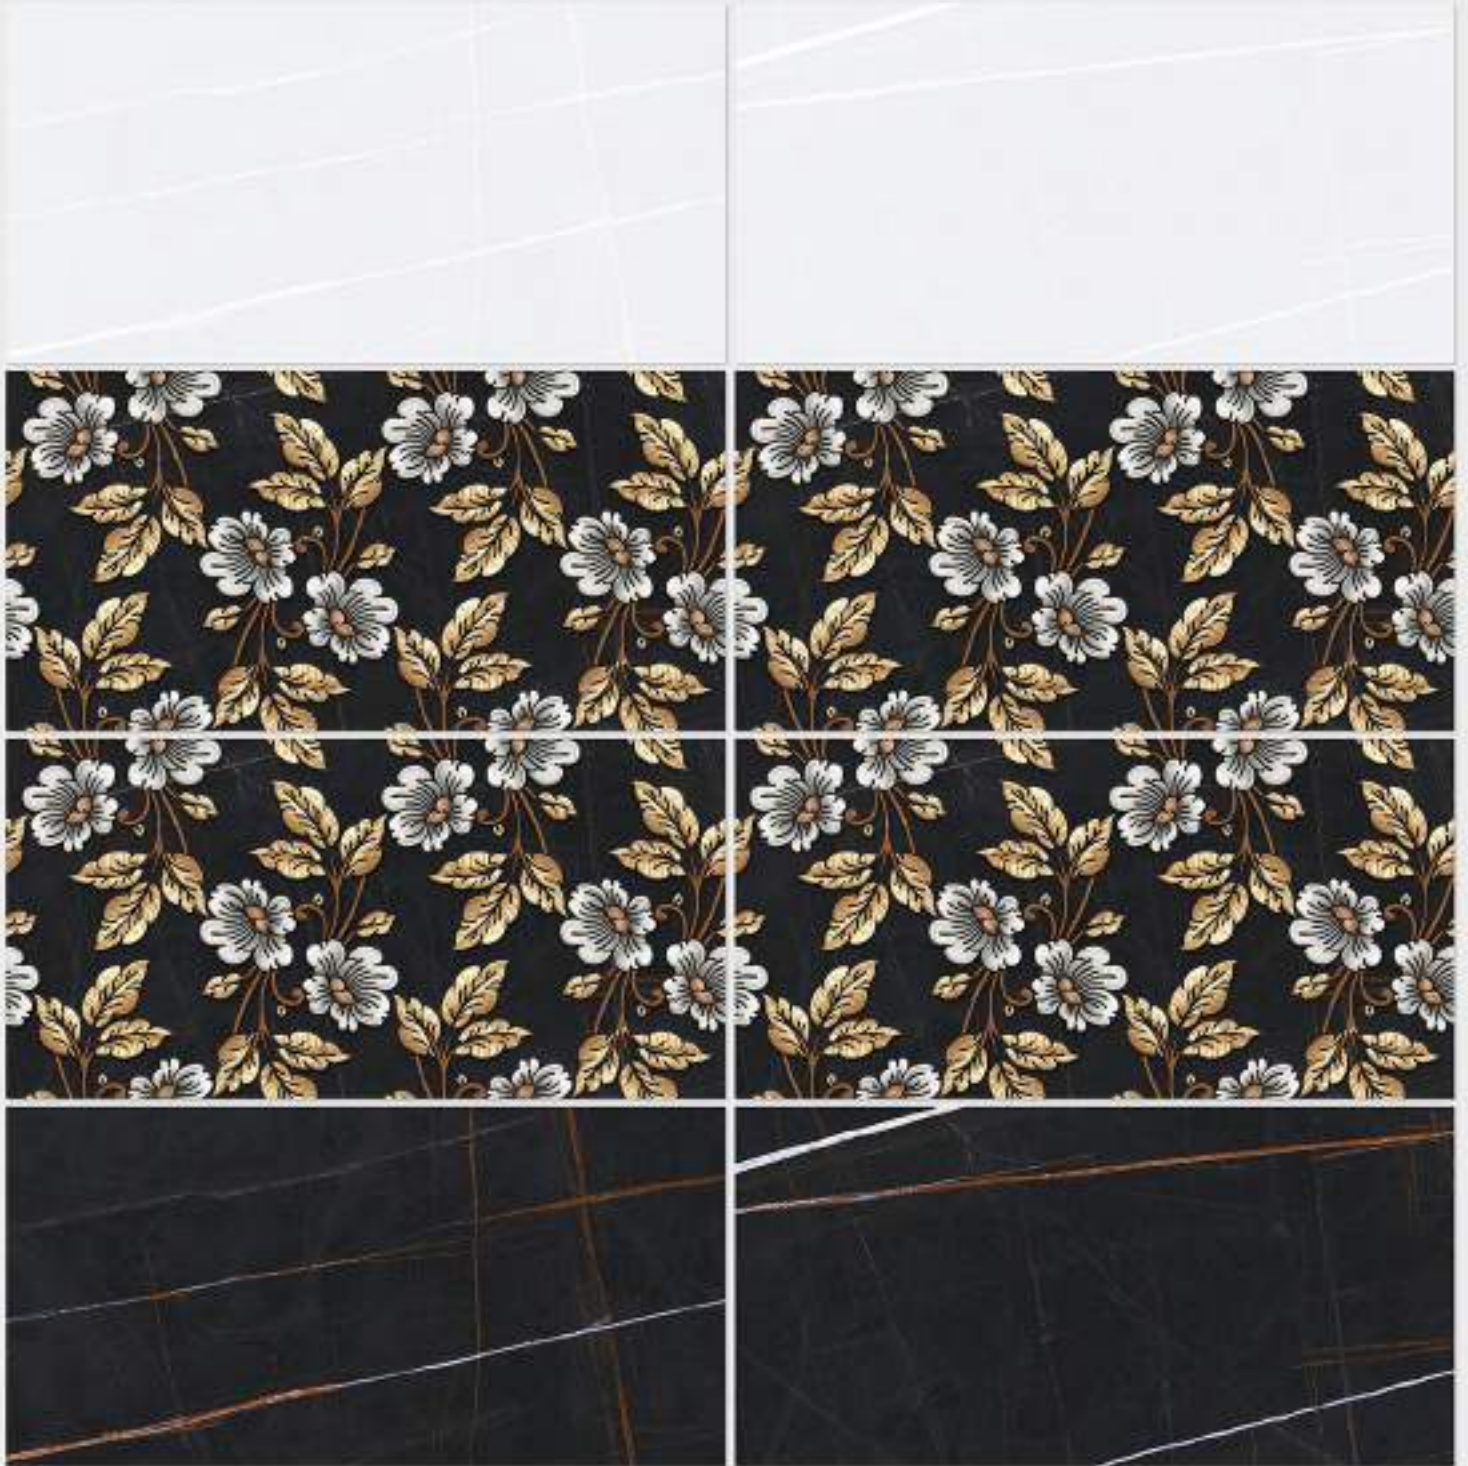

Tile Shown
1015

Finish: **Glossy**

1016 L

1016 HL 1

1016 D

DIGITAL 300x
WALL TILES 600mm

Tile Shown
1016

resistant to salts | eco sustainable | fire proof | frost proof | random design