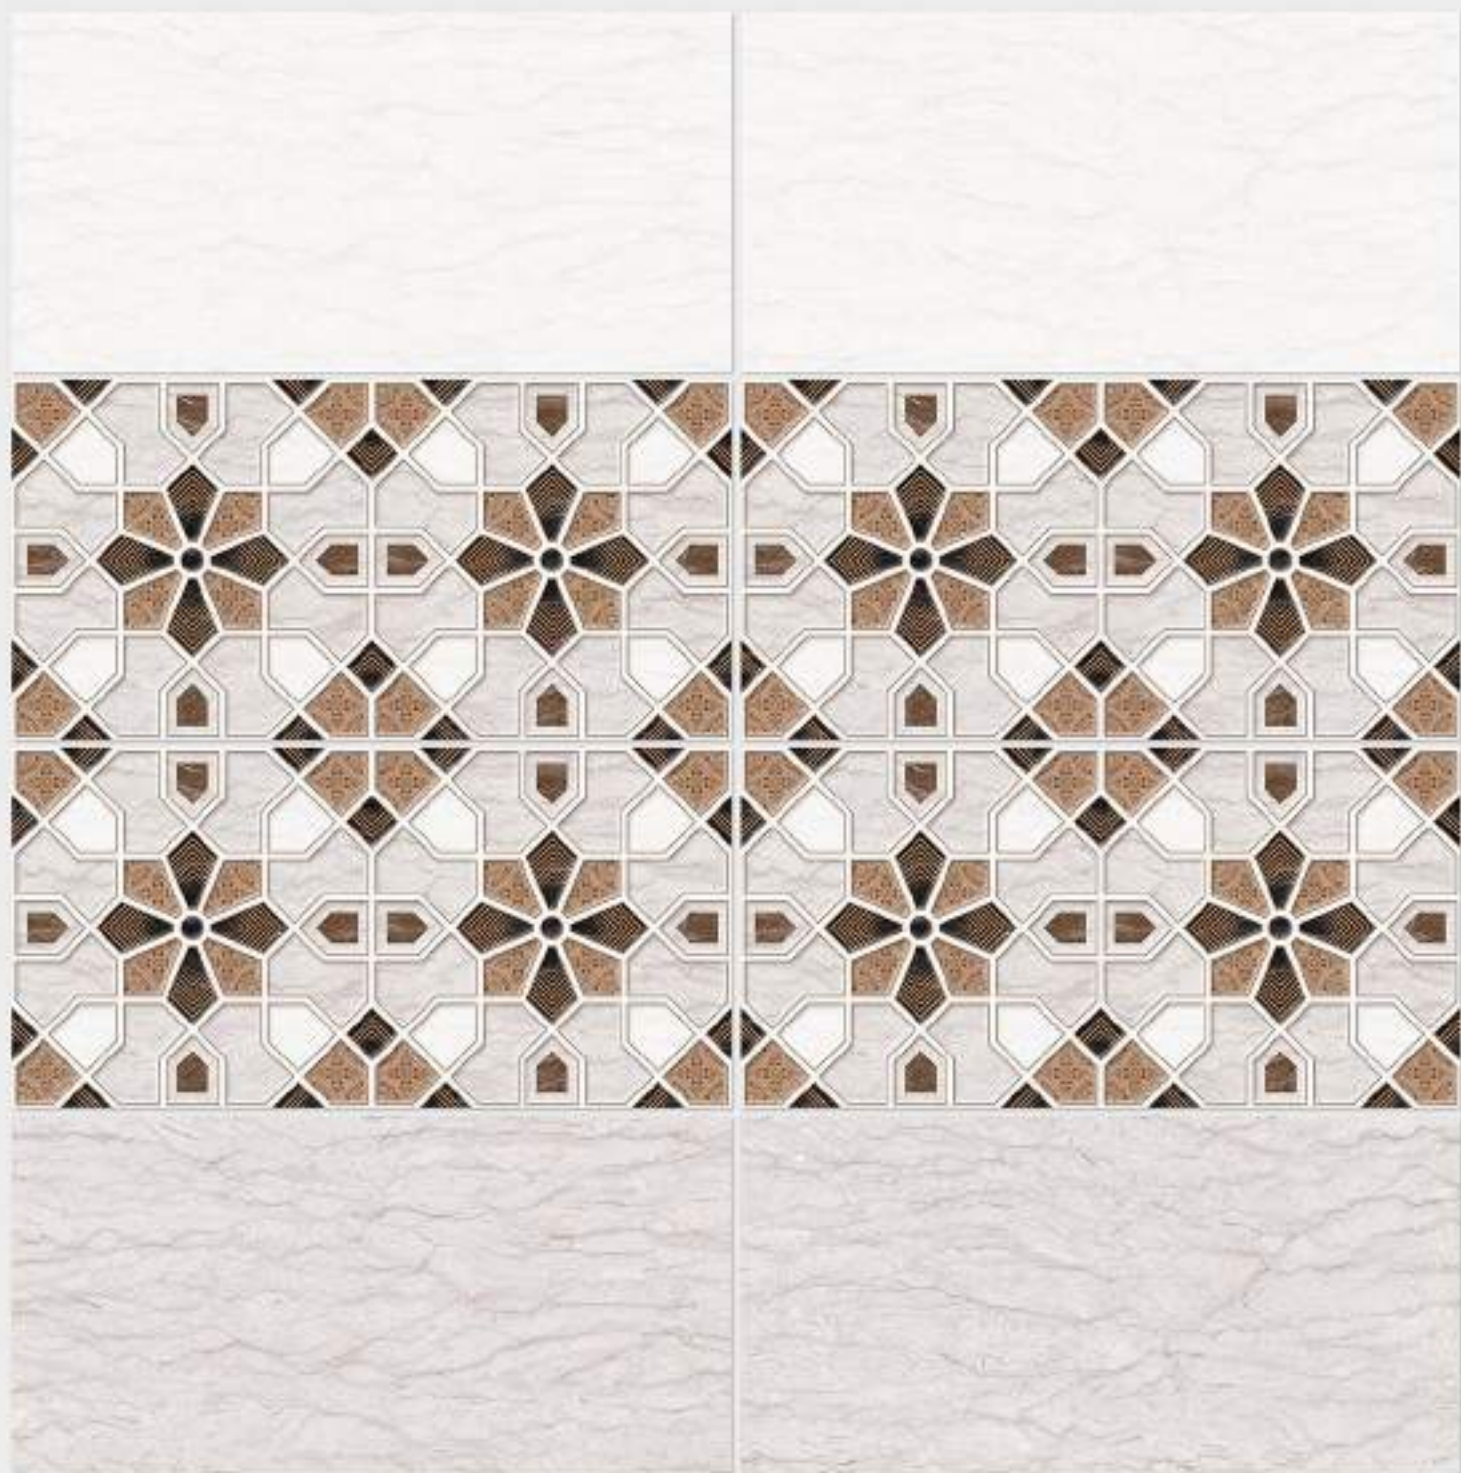

1022 D

Tile Shown
1022