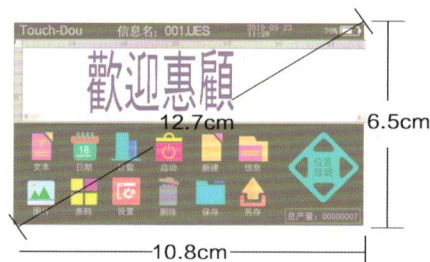

Big touch screen