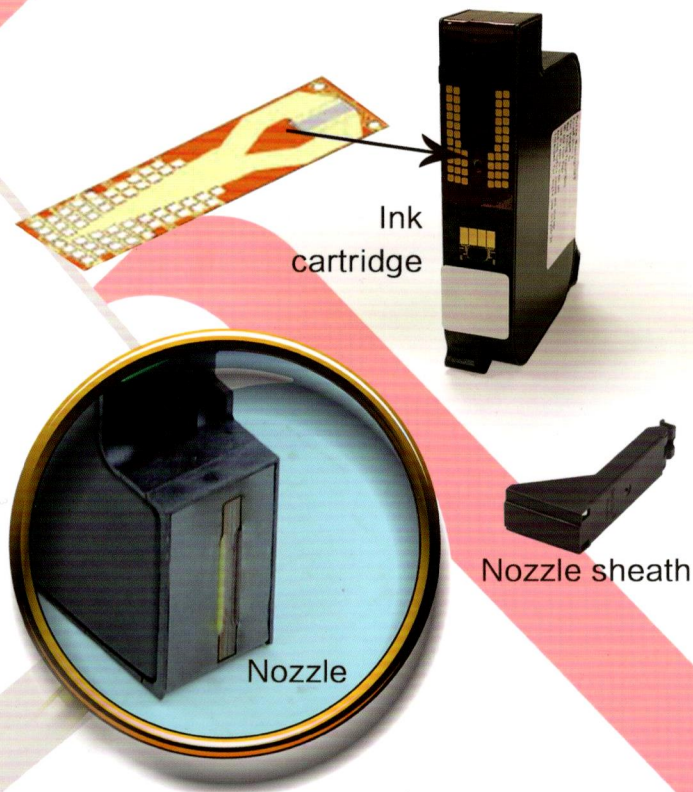

What we do

The new touch series inkjet uses half inch and 1 inch nozzles (T-X is half inch nozzle), and the nozzle height of ink cartridge is 12.7mm and 25.4mm respectively (T-D uses two 1 inch ink cartridges), and is in the leading position in the industry. The ink used in the nozzle is carefully tested for chemical properties such as primary color, viscosity, surface tension, pH, particle volume, electrical conductivity and absorbency to ensure proper operation of the printer.

Our company is officially authorized by iut, and each nozzle is inspected before leaving the factory to ensure the quality. Relying on iut's powerful technical support, our ink cartridges have below advantage: no block the nozzle, fast drying, no blooming, corrosion resistance, clear image, natural, high blackness, etc.