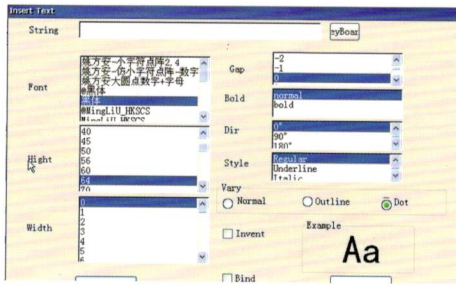

Variety of fonts

Touch series intelligent touch screen digital inkjet printer uses the variety font style of T1 and synchronizes computer special fonts. At the same time, you can download the fonts and install them according to customers requirements. As we know, dot matrix font is widely used for printing, and this machine can print dot matrix font perfectly.

Imported batteries core long standby

Touch series intelligent touch screen digital inkjet printer adopts imported battery core, battery storage capacity is stronger, battery is more durable, and it can be used for up to 10 hours when fully charged. Long standby is not a problem. It can easily meet the printing needs and bid farewell to frequent charging troubles.

Hand held and online working methods

Touch series intelligent touch screen digital inkjet printer has two working modes: hand held and online. Hand-held ink jet printer: lightweight and easy to carry, mobile work, suitable for small quantity big products.

Variable data printing

After continuous experimentation, T-X and T-Y smart touch screen printer has been improved and upgraded on the basis of the original. Breaking the limitation that T1 can only print fixed data, and making the printing of variable data become a reality through remote connection with the PC. The application of variable data such as variable two-dimensional code can trace the source to prevent anti-counterfeiting and non-replication, and better control product quality.