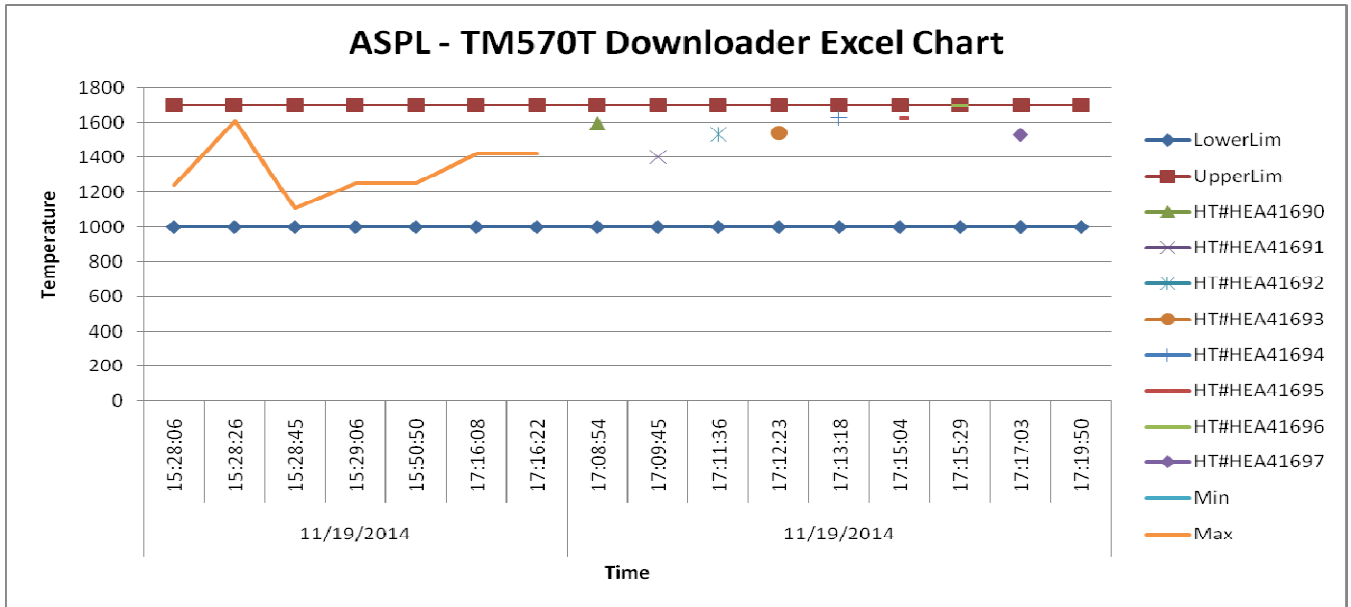

06/27/2014 17:57:06

1 AXXXX

COM2 1200 N 81 Handshake: None OPEN

- ✚ Visual indication for BAD reading

Serial PORT Settings

Port Name: COM2, Baud Rate: 1200, Data Bit: 7, Stop Bit: 1, Parity: None, Handshaking: None, Mode: FULL Print

CH # 1: ABC, CH # 2: , CH # 3: , CH # 4: , CH # 5: , CH # 6: , CH # 7: , CH # 8:

06/27/2014 17:59:18

EEEE 1 AXXXX

COM2 1200 N 81 Handshake: None OPEN

TM 570 Data Downloading Software Features

- Report Generation in Excel along with graph with different parameters

- SMTP :(Simple mail Transfer Protocol) to send report on mail.

- Easy Com Port Selection

- Block Diagram for connection