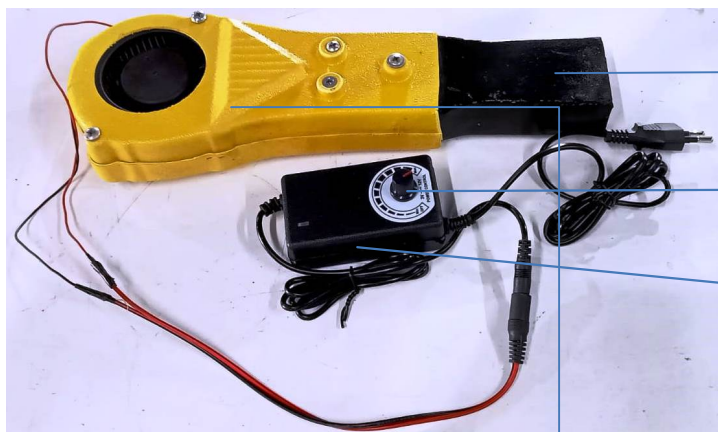

## OVEN WITH CASTING:STAND:

CAST IRON -  
CASTING

STAND

MS - OVEN

## BLOWER WITH AIR FUNNEL & ADAPTER:

AIR FUNNEL

POWER CONTROLLER

ADAPTER

DC BLOWER SET