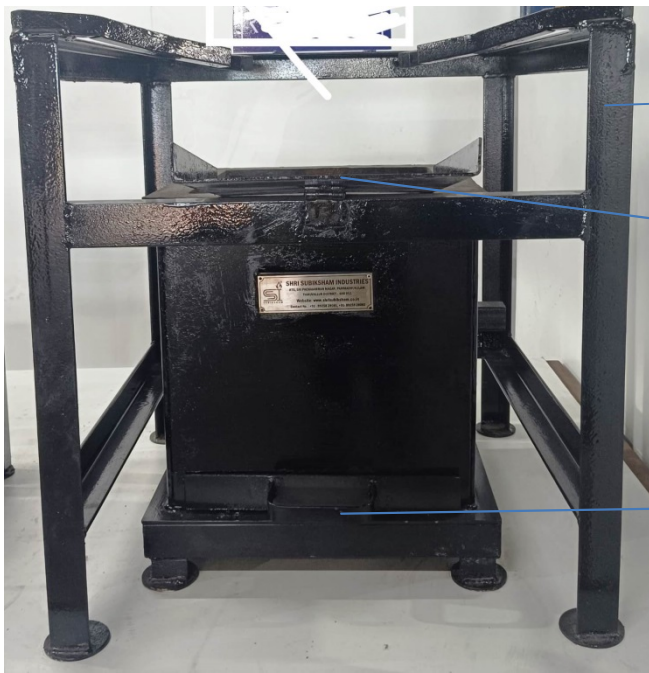

SHRI SUBIKSHAM INDUSTRIES

MODEL NO:7 (SS30)

SPECIFICATIONS:

PART NUMBER	SS30
ITEM DESCRIPTION	SMART WOOD FURNACE STOVE
DIMENSION - OVEN (LXWXH IN CM)	43.5 X 43.5 X 54.5
DIMENSION - STAND (LXWXH IN CM)	70 X 70 X 78
WEIGHT	180 KGS
SUB PARTS FOR 1 SET	OVEN WITH CASTING, STAND, BLOWER WITH CAP AND CONNECTOR, ADAPTER WITH POWER CONTROLLER
DESIGN	SQUARE TYPE - OVEN
RICE CAPACITY	40 - 75 KGS
BLOWER TYPE	DC
BLOWER POWER CAPACITY	12V - 72W
WARRANTY	6 MONTHS
TRANSPORTATION & COURIER CHARGES	CUSTOMER SCOPE
COST	INR 55,000/-
PRICE	EX FACTORY PRICE
PAYMENT TERMS	100% ADVANCE

MODEL NO 7 (STOVE FULL SET):

STAND

WOOD PLACING TRAY

ASH TRAY

OVEN WITH CASTING:STAND:

CAST
IRON -
CASTING

STAND

MS - OVEN