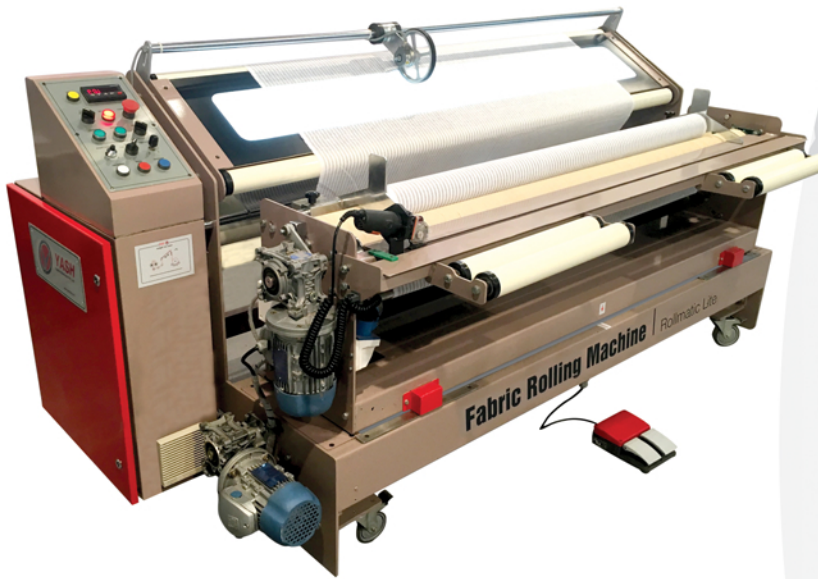

Smart Fabric Rolling

www.yashtex.com

Features & Options

- Foot switch controls
- Counter meter for length measurement
- Selvage shifting device for thick selvage.
- Selvage guider for winding straight rolls
- Variable roll compactness
- Rolling face-In or face-out possibility
- Electric shear for cross cutting
- Auto roll weighing
- Adaptable to logistics and packing system

Fabric Rolling

Rollmatic Lite