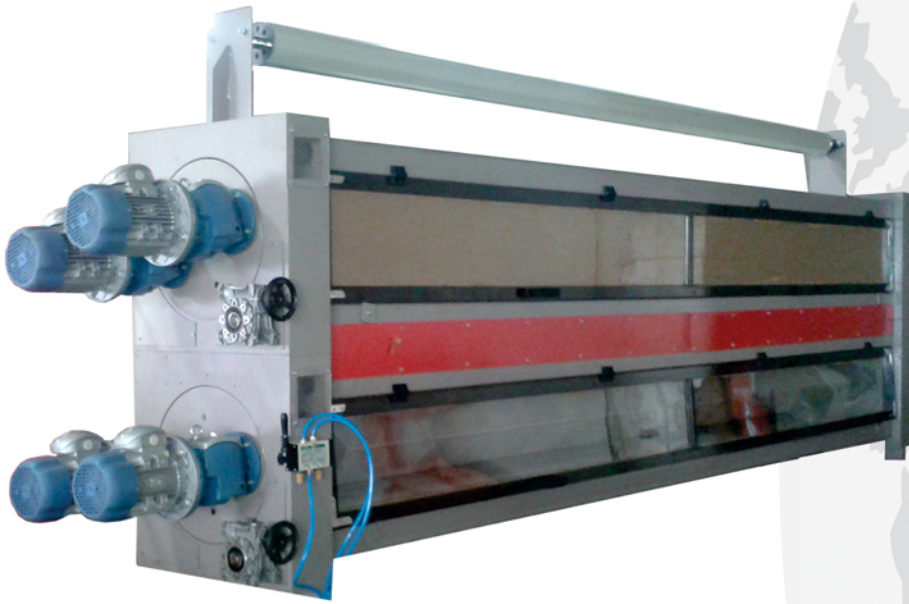

Clean Brushing & Beating

www.yashtex.com

Features & Options

- Suitable for cleaning fabric from dust, lint and other impurities
- Combination of brush and beater rolls possible
- Brushing and beater intensity is adjustable
- Can be installed as standalone or along existing finishing machines
- Available with dust collection unit