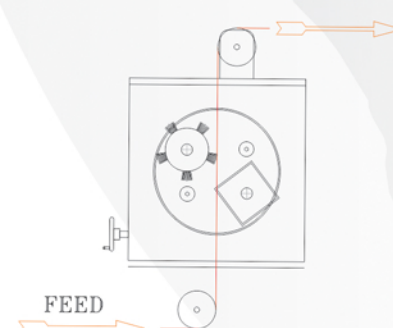

Brushing

PREPMATIC