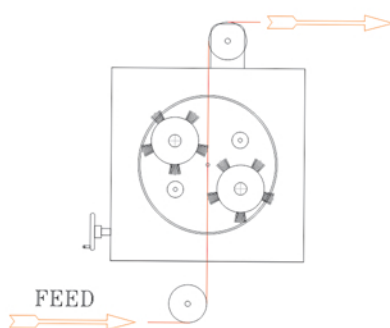

Brushing

PREPMATIC