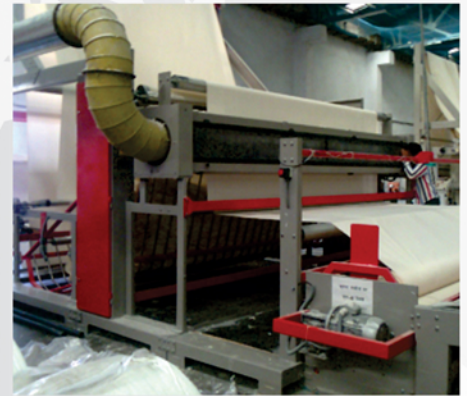

Clean Brushing & Beating

www.yashtex.com

Features & Options

- Suitable for cleaning fabric from dust, lint and other impurities
- Combination of brush and beater rolls possible
- Brushing and beater intensity is adjustable
- Can be installed as standalone or along existing finishing machines
- Available with dust collection unit