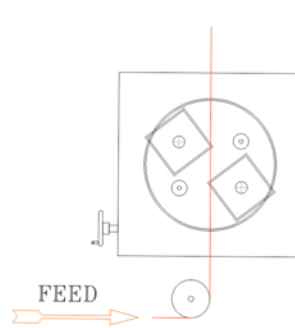

Brushing

PREPMATIC