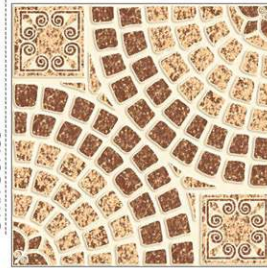

Onix Series

Onix Crema