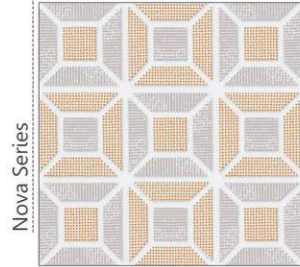

Nova Bianco