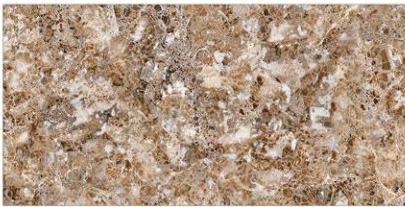

300x
600mm

GLOSSY
Series

DIGITAL WALL TILES

WALL TILES

3D EFFECTS

HIGH DEFINATION

GLOSSY FINISH

MATT FINISH

60046 D