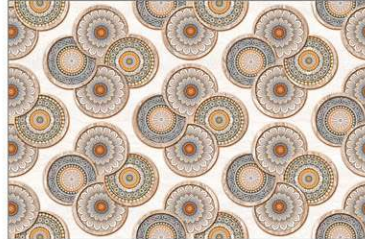

1096 D

250x
375mm

GLOSSY
Series

DIGITAL WALL TILES

1097 L

1100 L

1105 L

1097 HL