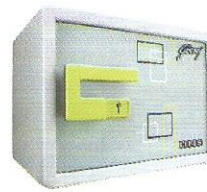

I am small enough to fit anywhere, big enough to protect your valuables.

₹ 9,490/-
 Size: (mm): 254(h) x 362(w) x 328(d)
 (in): 10(h) x 14(w) x 13(d)
 Weight: 20kg. Volume: 21Ltr.

Ceres Coffe

I am small enough to fit anywhere, big enough to protect your valuables.

₹ 5,780/-
 Size: (mm): 254(h) x 350(w) x 250(d)
 (in): 10(h) x 14(w) x 10(d)
 Weight: 12kg. Volume: 14Ltr.

Ceres Coffe V1 Grey

I am small enough to fit anywhere, big enough to protect your valuables.

₹ 6,820/-
 Size: (mm): 254(h) x 350(w) x 250(d)
 (in): 10(h) x 14(w) x 10(d)
 Weight: 12kg. Volume: 14Ltr.