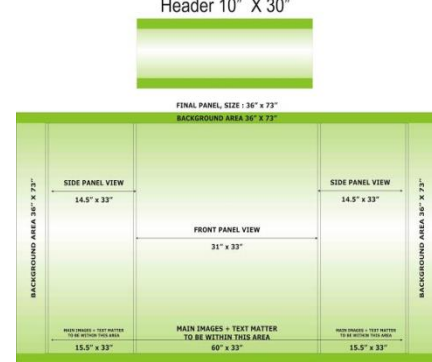

WITH HIGH-QUALITY PRINT / PASTE / LAMINATION- @ INR 5200 + GST @ 18% = RS 6136

TYPE 2]

Oval dimension sheet

Trapezium dimension sheet

1)

OVAL TYPE P.T. - { 36" X 48" }

WITHOUT PRINT @ INR 2990 + GST @ 18% = RS 3528

WITH SOLVENT PRINTING @ INR 3490 + GST @ 18% = RS 4118

&

WITH ECO-SOLVENT PRINTING @ NR 3690 + GST @ 18% = RS 4354

&

WITH OPTIONAL UMBRELLA -{36" X 48"}- @ INR 1775 + GST

2)

TRAPEZIUM TYPE P.T.

WITHOUT PRINT @ INR 3390 + GST @ 18% = RS 4000