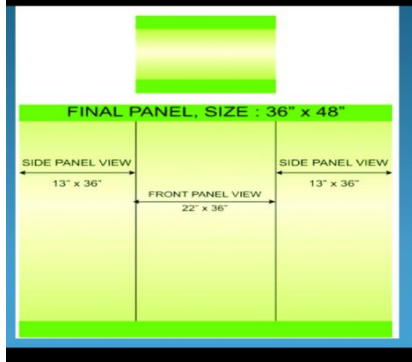

WITH HIGH-QUALITY PRINT / PASTE / LAMINATION- @ INR 5200 + GST @ 18% = RS 6136

TYPE 2]

Oval dimension sheet

Trapezium dimension sheet

1)

OVAL TYPE P.T. - { 36" X 48" }

WITHOUT PRINT @ INR 2990 + GST @ 18% = RS 3528