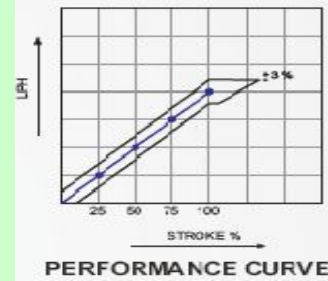

MP-60

SELECTION CHART

PUMP SPEED - 100 SPM (NOMINAL) GEAR RATIO 15:1 MOTOR 1500 RPM				MODEL	PL. Dia mm	Max. Pr. Kg/cm ²	PUMP SPEED - 185 SPM (NOMINAL) GEAR RATIO 8:1 MOTOR 1500 RPM			
Cap. LPH	Suc. Del. mmNB/BSP	% Of Max. Pr.	Motor k.w				Cap. LPH	Suc. Del. mmNB/BSP	% Of Max. Pr.	Motor k.w
102	15	100	2.2	MP - 60	20	200	204	15	100	2.2
147	25				24	200	293	25		
361	25				32	155	521	25		
407	25				40	100	815	25		
587	25				48	69	1173	40		
742	40		80		3.7	54	55	1485	40	
979	40					62	41	1957	40	
1074	40					66	37	2216	40	
1320	40					72	30	2639	40	
1400	40					74	28	2800	50	
1753	40	50	5.5	84	23	3589	80X50			
2061	40			90	19	4122	80X50			
2545	80X50			100	15	5089	80X80			
3080	80X50			30	110	12	6158	80X80		

FEATURES

- Multiple head plunger pumps with common drive for mixing two or more liquid in a desired ratio. The ratio can be easily reset.
- The design & Performance of MM Series Pumps conforms to API675.