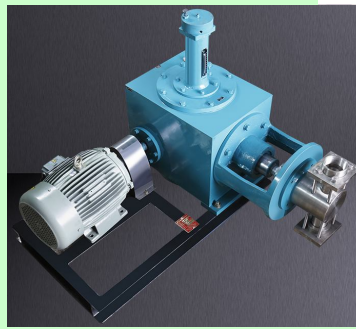

MP-60

SELECTION CHART

PUMP SPEED - 100 SPM (NOMINAL) GEAR RATIO 15:1 MOTOR 1500 RPM				MODEL	PL. Dia mm	Max. Pr. Kg/cm ²	PUMP SPEED - 185 SPM (NOMINAL) GEAR RATIO 8:1 MOTOR 1500 RPM			
Cap. LPH	Suc. Del. mmNB/BSP	% Of Max. Pr.	Motor k.w				Cap. LPH	Suc. Del. mmNB/BSP	% Of Max. Pr.	Motor k.w
102	15	100	2.2	MP - 60	20	200	204	15	100	2.2
147	25				24	200	293	25		
361	25				32	155	521	25		
407	25				40	100	815	25		
587	25				48	69	1173	40		
742	40		80		3.7	54	55	1485	40	
979	40					62	41	1957	40	
1074	40					66	37	2216	40	
1320	40					72	30	2639	40	
1400	40					74	28	2800	50	
1753	40	50	5.5	84	23	3589	80X50			
2061	40			90	19	4122	80X50			
2545	80X50			100	15	5089	80X80			
3080	80X50			30	110	12	6158	80X80		

MOC CHART

Sr.No.	Description	MOC	Sr.No.	Description	MOC
1	Plunger	SS304,SS316,SS304L, SS316L	1	Plunger Ring	PTFE
2	Liquid Head	SS304, SS316, alloy20	2	Gland Packing	PTFE
3	Through Bush	SS304, SS316, alloy20	3	NRV Balls	SS, PTFE, Glass Ceramic
4	Non Return Valves	SS304, SS316, alloy20 PP, PVC, PTFE			

FEATURES

- Multiple head plunger pumps with common drive for mixing two or more liquid in a desired ratio. The ratio can be easily reset.
- The design & Performance of MM Series Pumps conforms to API675.

DIMENSIONS IN MM

A	B	C	D	E	F	G	I
800	600	870	210	75	350	640	440

WEIGHT (App) : 250 KG.

PACKING SIZE : 39 x 39 x 27 Inches

MINIMAX PUMPS PVT. LTD.

PLOT NO. 69, SICOF, 328, MIDC, SATPUR, NASHIK - 422007. MAHARASHTRA, INDIA.