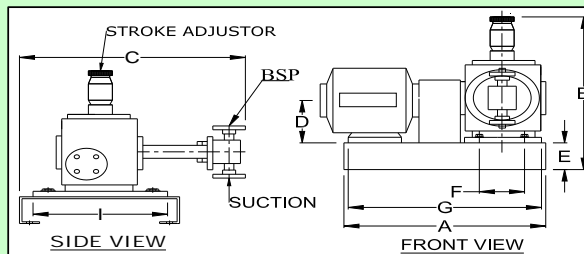

MP-60

SELECTION CHART

PUMP SPEED - 100 SPM (NOMINAL) GEAR RATIO 15:1 MOTOR 1500 RPM				MODEL	PL. Dia mm	Max. Pr. Kg/cm ²	PUMP SPEED - 185 SPM (NOMINAL) GEAR RATIO 8:1 MOTOR 1500 RPM			
Cap. LPH	Suc. Del. mmNB/BSP	% Of Max. Pr.	Motor k.w				Cap. LPH	Suc. Del. mmNB/BSP	% Of Max. Pr.	Motor k.w
102	15	100	2.2	MP - 60	20	200	204	15	100	2.2
147	25				24	200	293	25		
361	25				32	155	521	25		
407	25				40	100	815	25		
587	25				48	69	1173	40		
742	40		80		3.7	54	55	1485	40	
979	40					62	41	1957	40	
1074	40					66	37	2216	40	
1320	40					72	30	2639	40	
1400	40					74	28	2800	50	
1753	40	50	5.5	84	23	3589	80X50			
2061	40			90	19	4122	80X50			
2545	80X50			100	15	5089	80X80			
3080	80X50			30	110	12	6158	80X80		

MOC CHART

Sr.No.	Description	MOC	Sr.No.	Description	MOC
1	Plunger	SS304,SS316,SS304L, SS316L	1	Plunger Ring	PTFE
2	Liquid Head	SS304, SS316, alloy20	2	Gland Packing	PTFE
3	Through Bush	SS304, SS316, alloy20	3	NRV Balls	SS, PTFE, Glass Ceramic
4	Non Return Valves	SS304, SS316, alloy20 PP, PVC, PTFE			

FEATURES

- Multiple head plunger pumps with common drive for mixing two or more liquid in a desired ratio. The ratio can be easily reset.
- The design & Performance of MM Series Pumps conforms to API675.

DIMENSIONS IN MM

A	B	C	D	E	F	G	I
800	600	870	210	75	350	640	440

WEIGHT (App) : 250 KG.

PACKING SIZE : 39 x 39 x 27 Inches

MINIMAX PUMPS PVT. LTD.

PLOT NO. 69, SICOF, 328, MIDC, SATPUR, NASHIK - 422007. MAHARASHTRA, INDIA.