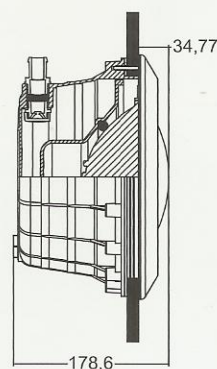

Plastic Underwater Light with Housing: NP300 Series

The Emaux NP300 using the well known PAR 56 lamp format. High luminosity light bulb or power efficient LED with stunning colour changing effect.

CE SAA

NP300 Light Niche

Features

- Stainless steel face ring available
- Halogen or LEDs bulb
- Suitable for concrete, vinyl and fiberglass pool
- Waterproof: IP68
- Installation: Wall Mount (Housing type)

Code	Model No	Description	Watt/Voltage	Lumination (LUX)	Remarks
88041605	NP300-P	Par56 Light Bulb (Standard), Plastic face ring	300W/ 12V	9300	White Color
88041612	NP300-P	Par56 Light Bulb (General Electric), Plastic face ring	300W/ 12V		White Color
88041651	LED-NP300-P	Par56 (144 Bulbs) LED, w/o remote control, Plastic face ring	10W/ 12V	270(Colour) 200(White)	Auto Colour Change / White
88041666	LED-NP300-P	Par56 (252 Bulbs) LED, with remote control, Plastic face ring	16W/ 12V	590(Colour) 400(White)	Multi Color Options / White
88045305	NP300-S	Par56 Light Bulb (Standard), Stainless Steel face ring	300W/ 12V	9300	White Color
88045312	NP300-S	Par56 Light Bulb (General Electric), Stainless Steel face ring	300W/ 12V		White Color
88045351	LED-NP300-S	Par56 (144 Bulbs) LED w/o remote control, Stainless Steel face ring	10W/ 12V	270(Colour) 200(White)	Auto Colour Change / White
88045366	LED-NP300-S	Par56 (252 Bulbs) LED, with remote control, Stainless Steel face ring	16W/ 12V	590(Colour) 400(White)	Multi Color Options / White
89041608	N/A	Vinyl pool fitting for NP300	N/A	-	N/A
89041609	N/A	NP300 Stainless Steel face ring	N/A	-	N/A
01050010	N/A	Lights Niche for NP300	N/A	-	N/A