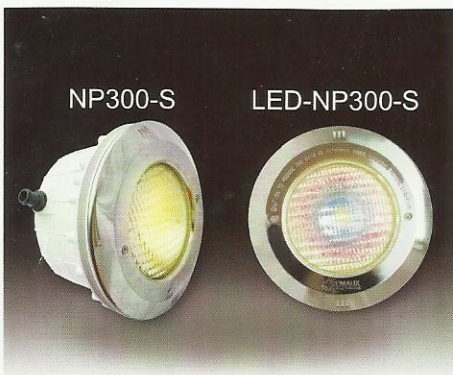

Plastic Underwater Light with Housing: NP300 Series

The Emaux NP300 using the well known PAR 56 lamp format. High luminosity light bulb or power efficient LED with stunning colour changing effect.

CE SAA

NP300 Light Niche

Features

- Stainless steel face ring available
- Halogen or LEDs bulb
- Suitable for concrete, vinyl and fiberglass pool
- Waterproof: IP68
- Installation: Wall Mount (Housing type)

Code	Model No	Description	Watt/Voltage	Lumination (LUX)	Remarks
88041605	NP300-P	Par56 Light Bulb (Standard), Plastic face ring	300W/ 12V	9300	White Color
88041612	NP300-P	Par56 Light Bulb (General Electric), Plastic face ring	300W/ 12V		White Color
88041651	LED-NP300-P	Par56 (144 Bulbs) LED, w/o remote control, Plastic face ring	10W/ 12V	270(Colour) 200(White)	Auto Colour Change / White
88041666	LED-NP300-P	Par56 (252 Bulbs) LED, with remote control, Plastic face ring	16W/ 12V	590(Colour) 400(White)	Multi Color Options / White
88045305	NP300-S	Par56 Light Bulb (Standard), Stainless Steel face ring	300W/ 12V	9300	White Color
88045312	NP300-S	Par56 Light Bulb (General Electric), Stainless Steel face ring	300W/ 12V		White Color
88045351	LED-NP300-S	Par56 (144 Bulbs) LED w/o remote control, Stainless Steel face ring	10W/ 12V	270(Colour) 200(White)	Auto Colour Change / White
88045366	LED-NP300-S	Par56 (252 Bulbs) LED, with remote control, Stainless Steel face ring	16W/ 12V	590(Colour) 400(White)	Multi Color Options / White
89041608	N/A	Vinyl pool fitting for NP300	N/A	-	N/A
89041609	N/A	NP300 Stainless Steel face ring	N/A	-	N/A
01050010	N/A	Lights Niche for NP300	N/A	-	N/A