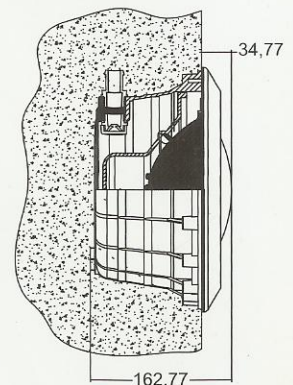

NP300 Light Niche

Features

- Stainless steel face ring available
- Halogen or LEDs bulb
- Suitable for concrete, vinyl and fiberglass pool
- Waterproof: IP68
- Installation: Wall Mount (Housing type)

Code	Model No	Description	Watt/Voltage	Lumination (LUX)	Remarks
88041605	NP300-P	Par56 Light Bulb (Standard), Plastic face ring	300W/ 12V	9300	White Color
88041612	NP300-P	Par56 Light Bulb (General Electric), Plastic face ring	300W/ 12V		White Color
88041651	LED-NP300-P	Par56 (144 Bulbs) LED, w/o remote control, Plastic face ring	10W/ 12V	270(Colour) 200(White)	Auto Colour Change / White
88041666	LED-NP300-P	Par56 (252 Bulbs) LED, with remote control, Plastic face ring	16W/ 12V	590(Colour) 400(White)	Multi Color Options / White
88045305	NP300-S	Par56 Light Bulb (Standard), Stainless Steel face ring	300W/ 12V	9300	White Color
88045312	NP300-S	Par56 Light Bulb (General Electric), Stainless Steel face ring	300W/ 12V		White Color
88045351	LED-NP300-S	Par56 (144 Bulbs) LED w/o remote control, Stainless Steel face ring	10W/ 12V	270(Colour) 200(White)	Auto Colour Change / White
88045366	LED-NP300-S	Par56 (252 Bulbs) LED, with remote control, Stainless Steel face ring	16W/ 12V	590(Colour) 400(White)	Multi Color Options / White
89041608	N/A	Vinyl pool fitting for NP300	N/A	-	N/A
89041609	N/A	NP300 Stainless Steel face ring	N/A	-	N/A
01050010	N/A	Lights Niche for NP300	N/A	-	N/A

For Vinyl Pool

For Concrete Pool