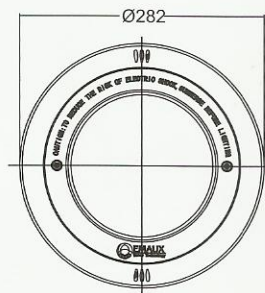

Plastic Underwater Light with Housing: NP300 Series

The Emaux NP300 using the well known PAR 56 lamp format. High luminosity light bulb or power efficient LED with stunning colour changing effect.

CE SAA

NP300 Light Niche

Features

- Stainless steel face ring available
- Halogen or LEDs bulb
- Suitable for concrete, vinyl and fiberglass pool
- Waterproof: IP68
- Installation: Wall Mount (Housing type)

Code	Model No	Description	Watt/Voltage	Lumination (LUX)	Remarks
88041605	NP300-P	Par56 Light Bulb (Standard), Plastic face ring	300W/ 12V	9300	White Color
88041612	NP300-P	Par56 Light Bulb (General Electric), Plastic face ring	300W/ 12V		White Color
88041651	LED-NP300-P	Par56 (144 Bulbs) LED, w/o remote control, Plastic face ring	10W/ 12V	270(Colour) 200(White)	Auto Colour Change / White
88041666	LED-NP300-P	Par56 (252 Bulbs) LED, with remote control, Plastic face ring	16W/ 12V	590(Colour) 400(White)	Multi Color Options / White
88045305	NP300-S	Par56 Light Bulb (Standard), Stainless Steel face ring	300W/ 12V	9300	White Color
88045312	NP300-S	Par56 Light Bulb (General Electric), Stainless Steel face ring	300W/ 12V		White Color
88045351	LED-NP300-S	Par56 (144 Bulbs) LED w/o remote control, Stainless Steel face ring	10W/ 12V	270(Colour) 200(White)	Auto Colour Change / White
88045366	LED-NP300-S	Par56 (252 Bulbs) LED, with remote control, Stainless Steel face ring	16W/ 12V	590(Colour) 400(White)	Multi Color Options / White
89041608	N/A	Vinyl pool fitting for NP300	N/A	-	N/A
89041609	N/A	NP300 Stainless Steel face ring	N/A	-	N/A
01050010	N/A	Lights Niche for NP300	N/A	-	N/A