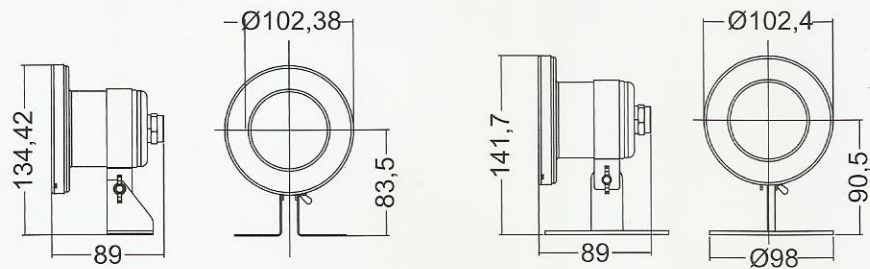

UL-F20A

LED-F20A

**Stainless Steel Underwater Light for Fountain: F20 Series**

**Features**

- Material: AISI 304 / AISI 316 Stainless Steel
- Cable: 2.5m
- Waterproof: IP68
- Installation: Floor Mounted (Housing type)

| Code     | Model No | Description                                | Watt/Voltage | Lumination (LUX)         | Remarks                    |
|----------|----------|--|--------------|--------------------------|----------------------------|
| 88044407 | UL-F20A  | MR16 Halogen Lamp Fountain Light with base | 20W / 12V    | 1039                     | White Light                |
| 88044307 | LED-F20A | MR16 18 Bulbs LED Fountain Light with base | 1W / 12V     | 130(Colour)<br>80(White) | Auto Colour Change / White |

UL-F20

LED-F20

**Stainless Steel Underwater Light for Fountain: F20 Series**

| Code     | Model No | Description   | Watt/Voltage | Lumination (LUX)         | Remarks                    |
|----------|----------|---|--------------|--------------------------|----------------------------|
| 88042807 | UL-F20   | MR16 Halogen Lamp Fountain Light with 90mm housing  | 20W / 12V    | 1039                     | White Light                |
| 88045407 | UL-FL20  | MR16 Halogen Lamp Fountain Light with 110mm housing | 20W / 12V    | 1039                     | White Light                |
| 88044207 | LED-F20  | MR16 18 Bulbs LED Fountain Light with 90mm housing  | 1W / 12V     | 130(Colour)<br>80(White) | Auto Colour Change / White |
| 88045436 | LED-FL20 | MR16 18 Bulbs LED Fountain Light with 110mm housing | 1W / 12V     | 130(Colour)<br>80(White) | Auto Colour Change / White |