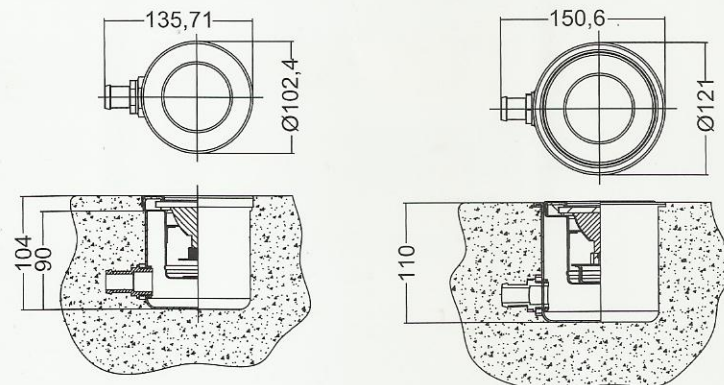

UL-F20A

LED-F20A

**Stainless Steel Underwater Light for Fountain: F20 Series**

**Features**

- Material: AISI 304 / AISI 316 Stainless Steel
- Cable: 2.5m
- Waterproof: IP68
- Installation: Floor Mounted (Housing type)

| Code     | Model No | Description                                | Watt/Voltage | Lumination (LUX)         | Remarks                    |
|----------|----------|--|--------------|--------------------------|----------------------------|
| 88044407 | UL-F20A  | MR16 Halogen Lamp Fountain Light with base | 20W / 12V    | 1039                     | White Light                |
| 88044307 | LED-F20A | MR16 18 Bulbs LED Fountain Light with base | 1W / 12V     | 130(Colour)<br>80(White) | Auto Colour Change / White |

UL-F20

LED-F20

**Stainless Steel Underwater Light for Fountain: F20 Series**

| Code     | Model No | Description   | Watt/Voltage | Lumination (LUX)         | Remarks                    |
|----------|----------|---|--------------|--------------------------|----------------------------|
| 88042807 | UL-F20   | MR16 Halogen Lamp Fountain Light with 90mm housing  | 20W / 12V    | 1039                     | White Light                |
| 88045407 | UL-FL20  | MR16 Halogen Lamp Fountain Light with 110mm housing | 20W / 12V    | 1039                     | White Light                |
| 88044207 | LED-F20  | MR16 18 Bulbs LED Fountain Light with 90mm housing  | 1W / 12V     | 130(Colour)<br>80(White) | Auto Colour Change / White |
| 88045436 | LED-FL20 | MR16 18 Bulbs LED Fountain Light with 110mm housing | 1W / 12V     | 130(Colour)<br>80(White) | Auto Colour Change / White |