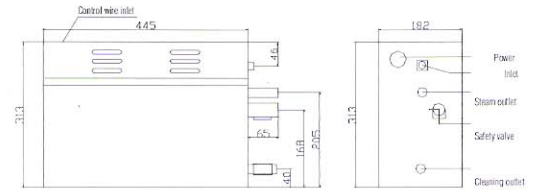

Amazon Steam Generator AR Series

AR4C&AR5C&AR6C

AR7C&AR8C&AR9C

AR10.5C&AR12C&AR15C

Model	Power (KW)	Volt/Current (V/A)	Room volume(m ³)	Power wire spec(mm ²)	Dimension (L*W*H mm)
AR4C	4.0	220/18.2	3 ~ 5	3 × 4	395 × 153 × 313
AR5C	5.0	220/22.7	4 ~ 6	3 × 4	
AR6C	6.0	220/27.3	5 ~ 7	3 × 4	
		380/9.1		5 × 2.5	
AR7C	7.0	220/31.8	5.5 ~ 8.5	3 × 6	445 × 182 × 313
AR8C	8.0	220/36.4	7 ~ 10	3 × 6	
AR9C	9.0	380/13.6	8 ~ 11	5 × 4	
AR10.5C	10.5	380/15.9	9 ~ 12	5 × 4	500 × 200 × 380
AR12C	12.0	380/18.2	11 ~ 14	5 × 4	
AR15C	15.0	380/22.7	13 ~ 18	5 × 4	

Steam Generator	Controller	Time range to control (minute)	Temperature range to show	Temperature range to control	Dimension (mm)
AR Series	R30	45(fixed)	—	—	ø 55 × 9
Functions display: Automatic to turn off after 45 minutes; Automatic to protect when shortage of water and pressure of inside tank; Can set any time to turn off.					
AR Series	TM60A	1~60can adjust or more	6 ~ 60°C (43 ~ 140° F)	35 ~ 55°C (95 ~ 131° F)	124 × 176 × 21 124 × 176 × 21 (oblong)
Functions display: Temperature range at 35~55°C (95~131°C) to set can control by digital show; Time range within 1~60minutes can set and digital show,also can set any time to working for long; Light can connected to illumine; Automatic to turn off and wash with pressure to drain; Automatic to protect when shortage of water and pressure of inside tank.					