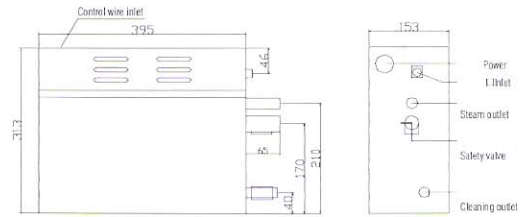

Amazon Steam Generator AR Series

AR4C&AR5C&AR6C

AR7C&AR8C&AR9C

AR10.5C&AR12C&AR15C

Model	Power (KW)	Volt/Current (V/A)	Room volume(m ³)	Power wire spec(mm ²)	Dimension (L*W*H mm)
AR4C	4.0	220/18.2	3 ~ 5	3 × 4	395 × 153 × 313
AR5C	5.0	220/22.7	4 ~ 6	3 × 4	
AR6C	6.0	220/27.3	5 ~ 7	3 × 4	
		380/9.1		5 × 2.5	
AR7C	7.0	220/31.8	5.5 ~ 8.5	3 × 6	445 × 182 × 313
AR8C	8.0	220/36.4	7 ~ 10	3 × 6	
AR9C	9.0	380/13.6	8 ~ 11	5 × 4	
AR10.5C	10.5	380/15.9	9 ~ 12	5 × 4	500 × 200 × 380
AR12C	12.0	380/18.2	11 ~ 14	5 × 4	
AR15C	15.0	380/22.7	13 ~ 18	5 × 4	

Steam Generator	Controller	Time range to control (minute)	Temperature range to show	Temperature range to control	Dimension (mm)
AR Series	R30	45(fixed)	—	—	ø 55 × 9
Functions display: Automatic to turn off after 45 minutes; Automatic to protect when shortage of water and pressure of inside tank; Can set any time to turn off.					
AR Series	TM60A	1~60can adjust or more	6 ~ 60°C (43 ~ 140° F)	35 ~ 55°C (95 ~ 131° F)	124 × 176 × 21 124 × 176 × 21 (oblong)
Functions display: Temperature range at 35~55°C (95~131°C) to set can control by digital show; Time range within 1~60minutes can set and digital show,also can set any time to working for long; Light can connected to illumine; Automatic to turn off and wash with pressure to drain; Automatic to protect when shortage of water and pressure of inside tank.					