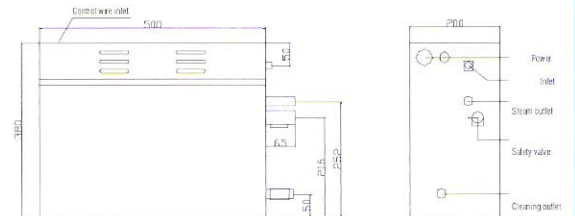

Amazon Steam Generator AR Series

AR4C&AR5C&AR6C

AR7C&AR8C&AR9C

AR10.5C&AR12C&AR15C

Model	Power (KW)	Volt/Current (V/A)	Room volume(m ³)	Power wire spec(mm ²)	Dimension (L*W*H mm)
AR4C	4.0	220/18.2	3 ~ 5	3 × 4	395 × 153 × 313
AR5C	5.0	220/22.7	4 ~ 6	3 × 4	
AR6C	6.0	220/27.3	5 ~ 7	3 × 4	
		380/9.1		5 × 2.5	
AR7C	7.0	220/31.8	5.5 ~ 8.5	3 × 6	445 × 182 × 313
AR8C	8.0	220/36.4	7 ~ 10	3 × 6	
AR9C	9.0	380/13.6	8 ~ 11	5 × 4	
AR10.5C	10.5	380/15.9	9 ~ 12	5 × 4	500 × 200 × 380
AR12C	12.0	380/18.2	11 ~ 14	5 × 4	
AR15C	15.0	380/22.7	13 ~ 18	5 × 4	

Steam Generator	Controller	Time range to control (minute)	Temperature range to show	Temperature range to control	Dimension (mm)
AR Series	R30	45(fixed)	—	—	ø 55 × 9
Functions display: Automatic to turn off after 45 minutes; Automatic to protect when shortage of water and pressure of inside tank; Can set any time to turn off.					
AR Series	TM60A	1~60can adjust or more	6 ~ 60°C (43 ~ 140° F)	35 ~ 55°C (95 ~ 131° F)	124 × 176 × 21 124 × 176 × 21 (oblong)
Functions display: Temperature range at 35~55°C (95~131°C) to set can control by digital show; Time range within 1~60minutes can set and digital show,also can set any time to working for long; Light can connected to illumine; Automatic to turn off and wash with pressure to drain; Automatic to protect when shortage of water and pressure of inside tank.					